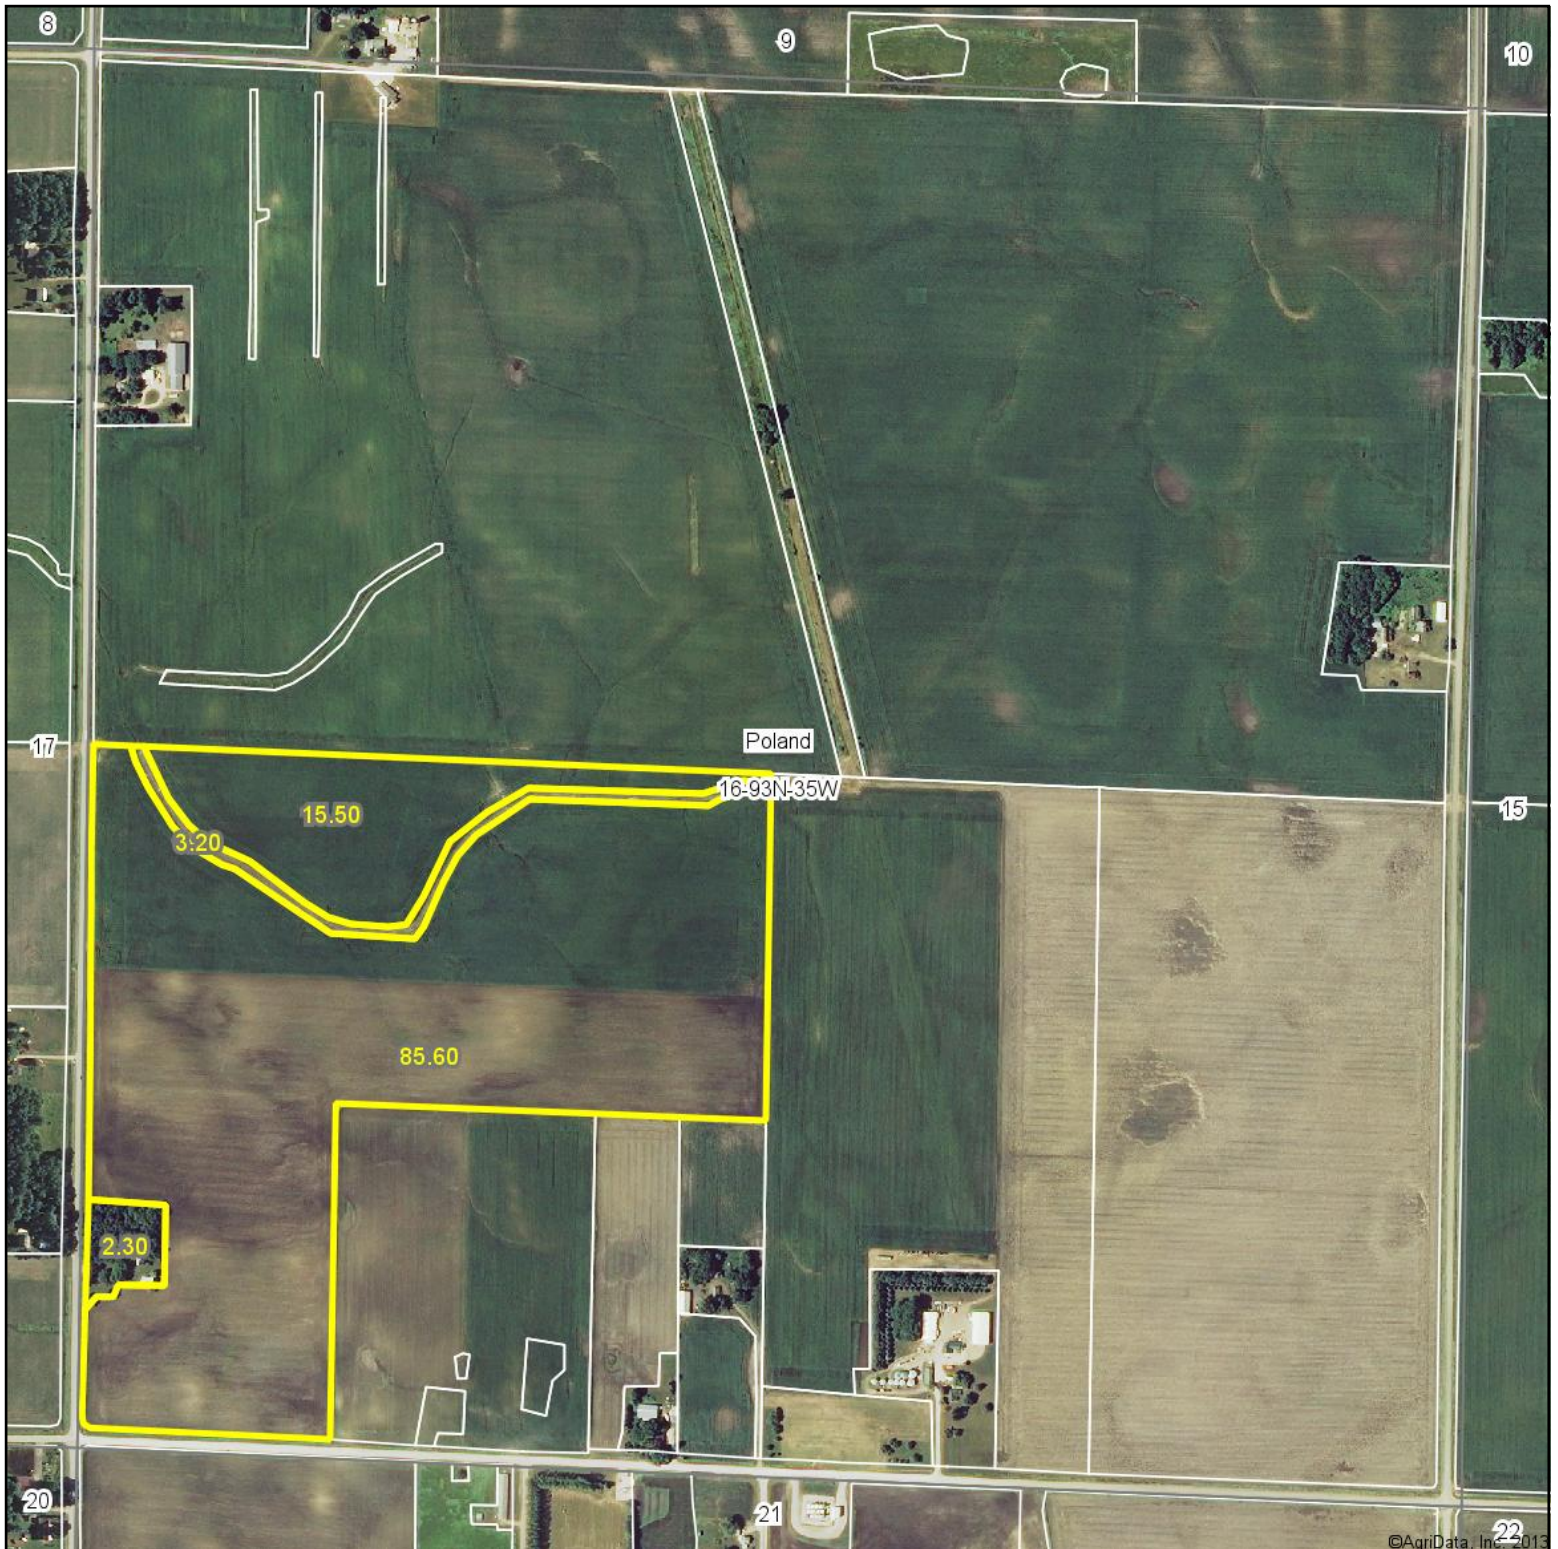

Aerial Map

MIDWEST LAND
712-262-3110 MANAGEMENT

Maps Provided By:
surety
CUSTOMIZED ONLINE MAPPING
© AgriData, Inc. 2013 www.AgriDataInc.com

16-93N-35W
Buena Vista County
Iowa

map center: 42° 52' 22.35, 94° 58' 58.49

scale: 9712

1/9/2014