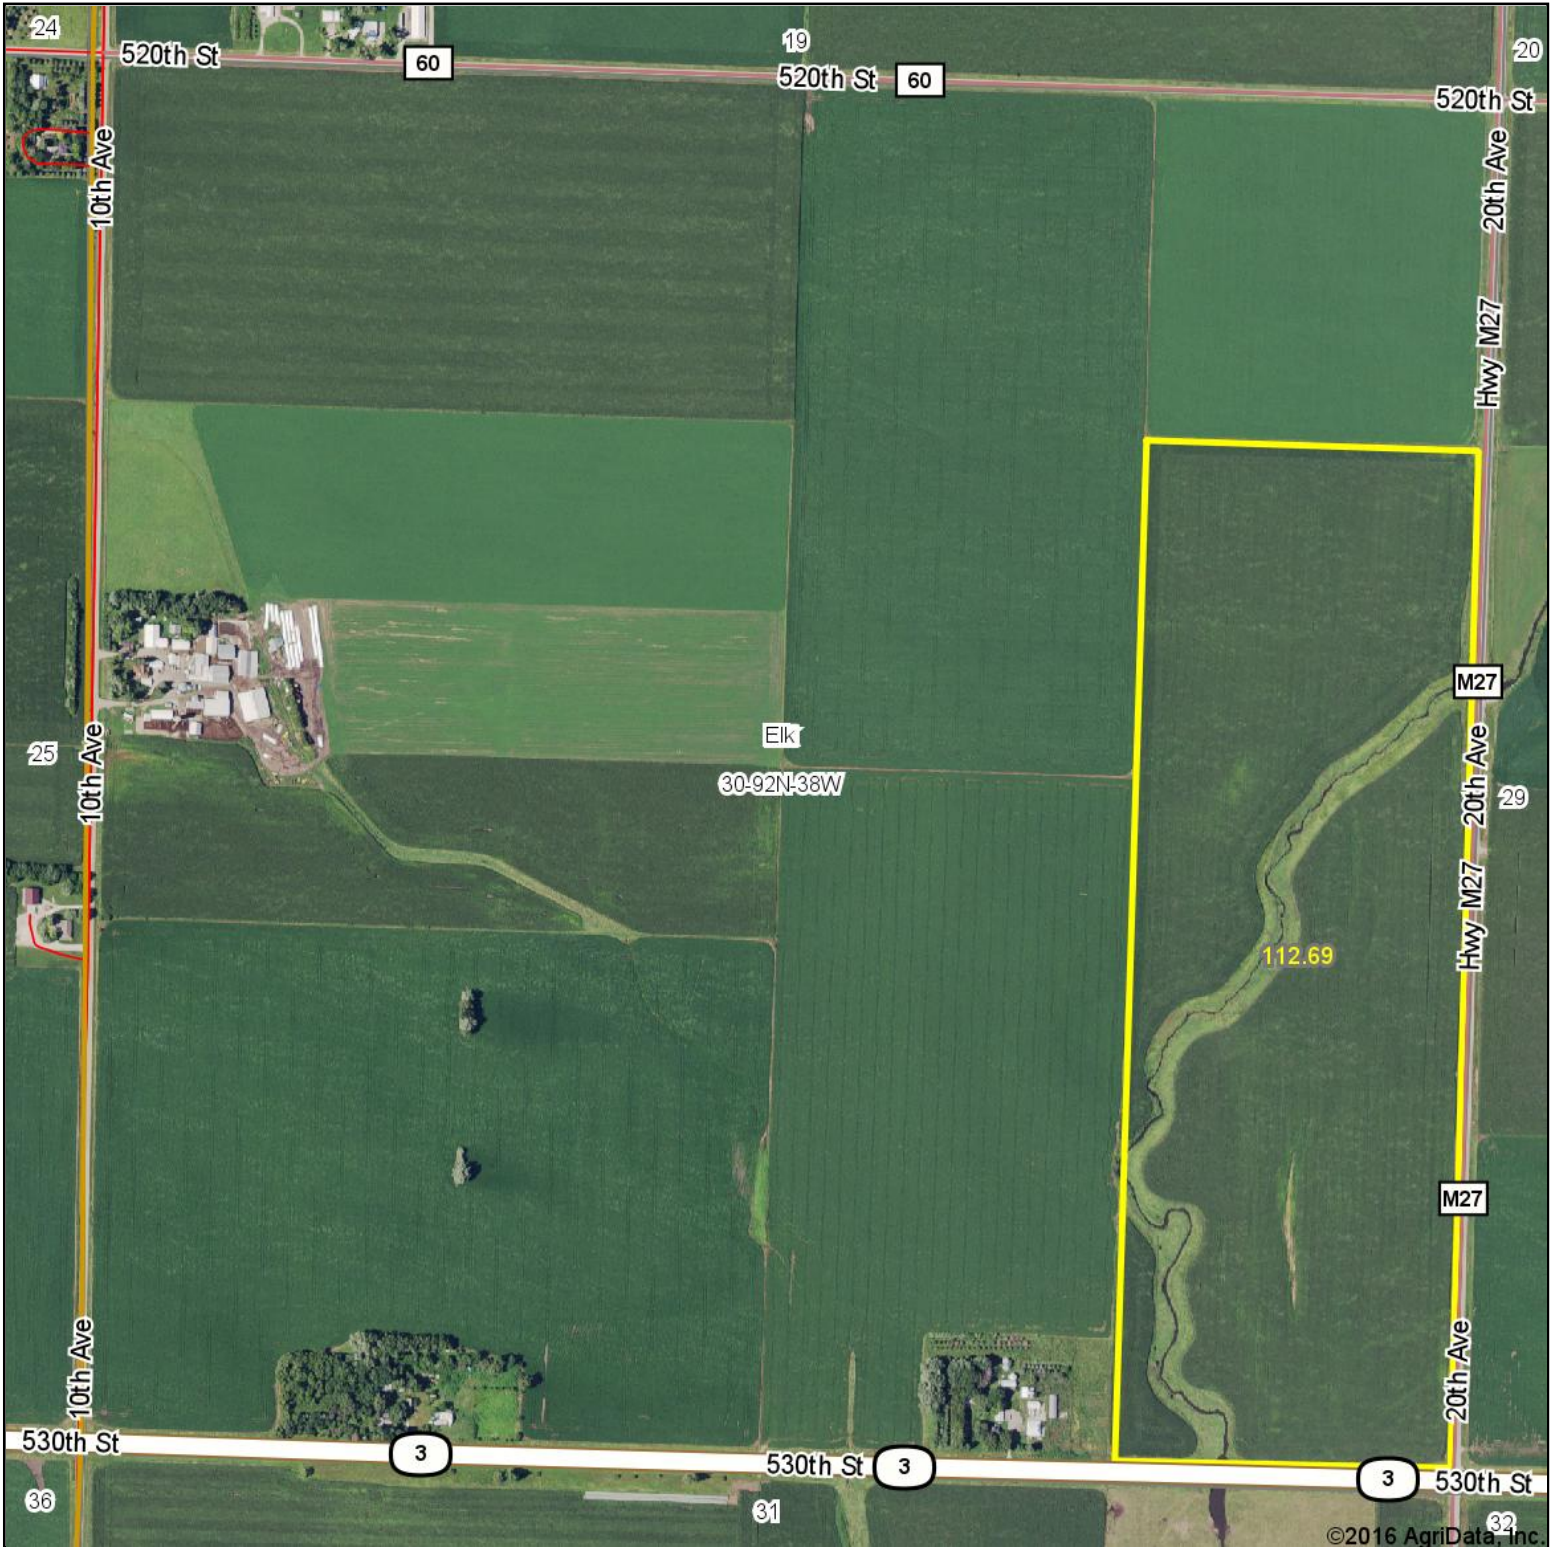

Aerial Map

©2016 AgriData, Inc.

& REAL ESTATE, INC
MIDWEST LAND
712-262-3110 MANAGEMENT

map center: 42° 45' 21.29, -95° 22' 40.7

30-92N-38W
Buena Vista County
Iowa

Maps Provided By:
 **surety**
CUSTOMIZED ONLINE MAPPING
© AgriData, Inc. 2016 www.AgriDataInc.com