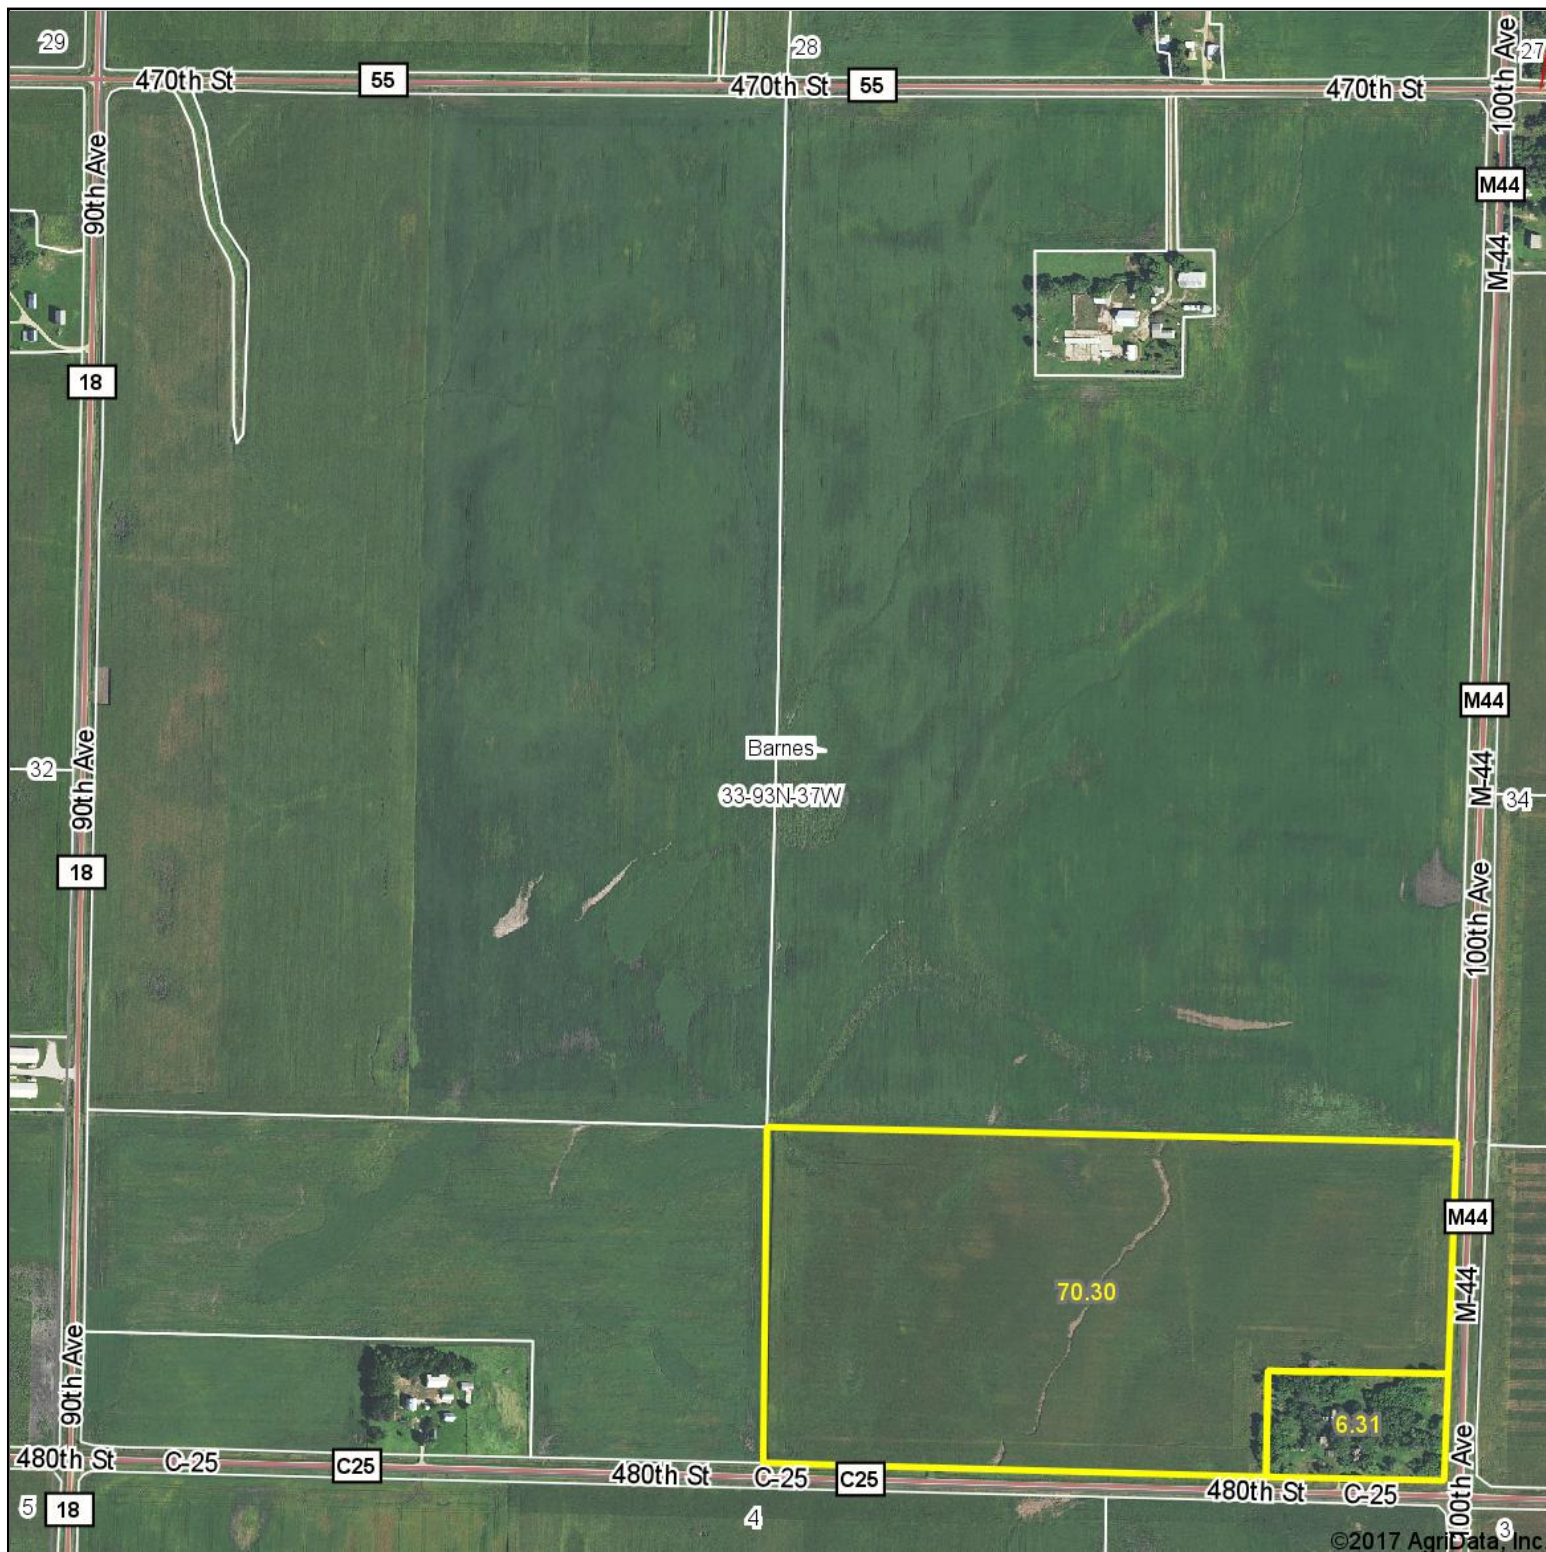

# Aerial Map

©2017 AgriData, Inc.

MIDWEST LAND & REAL ESTATE, INC  
712-262-3110 MANAGEMENT

map center: 42° 49' 45.19, -95° 13' 11.95

33-93N-37W  
Buena Vista County  
Iowa

8/14/2017

Maps Provided By:  
  
CUSTOMIZED ONLINE MAPPING  
© AgriData, Inc. 2017 www.AgriDataInc.com