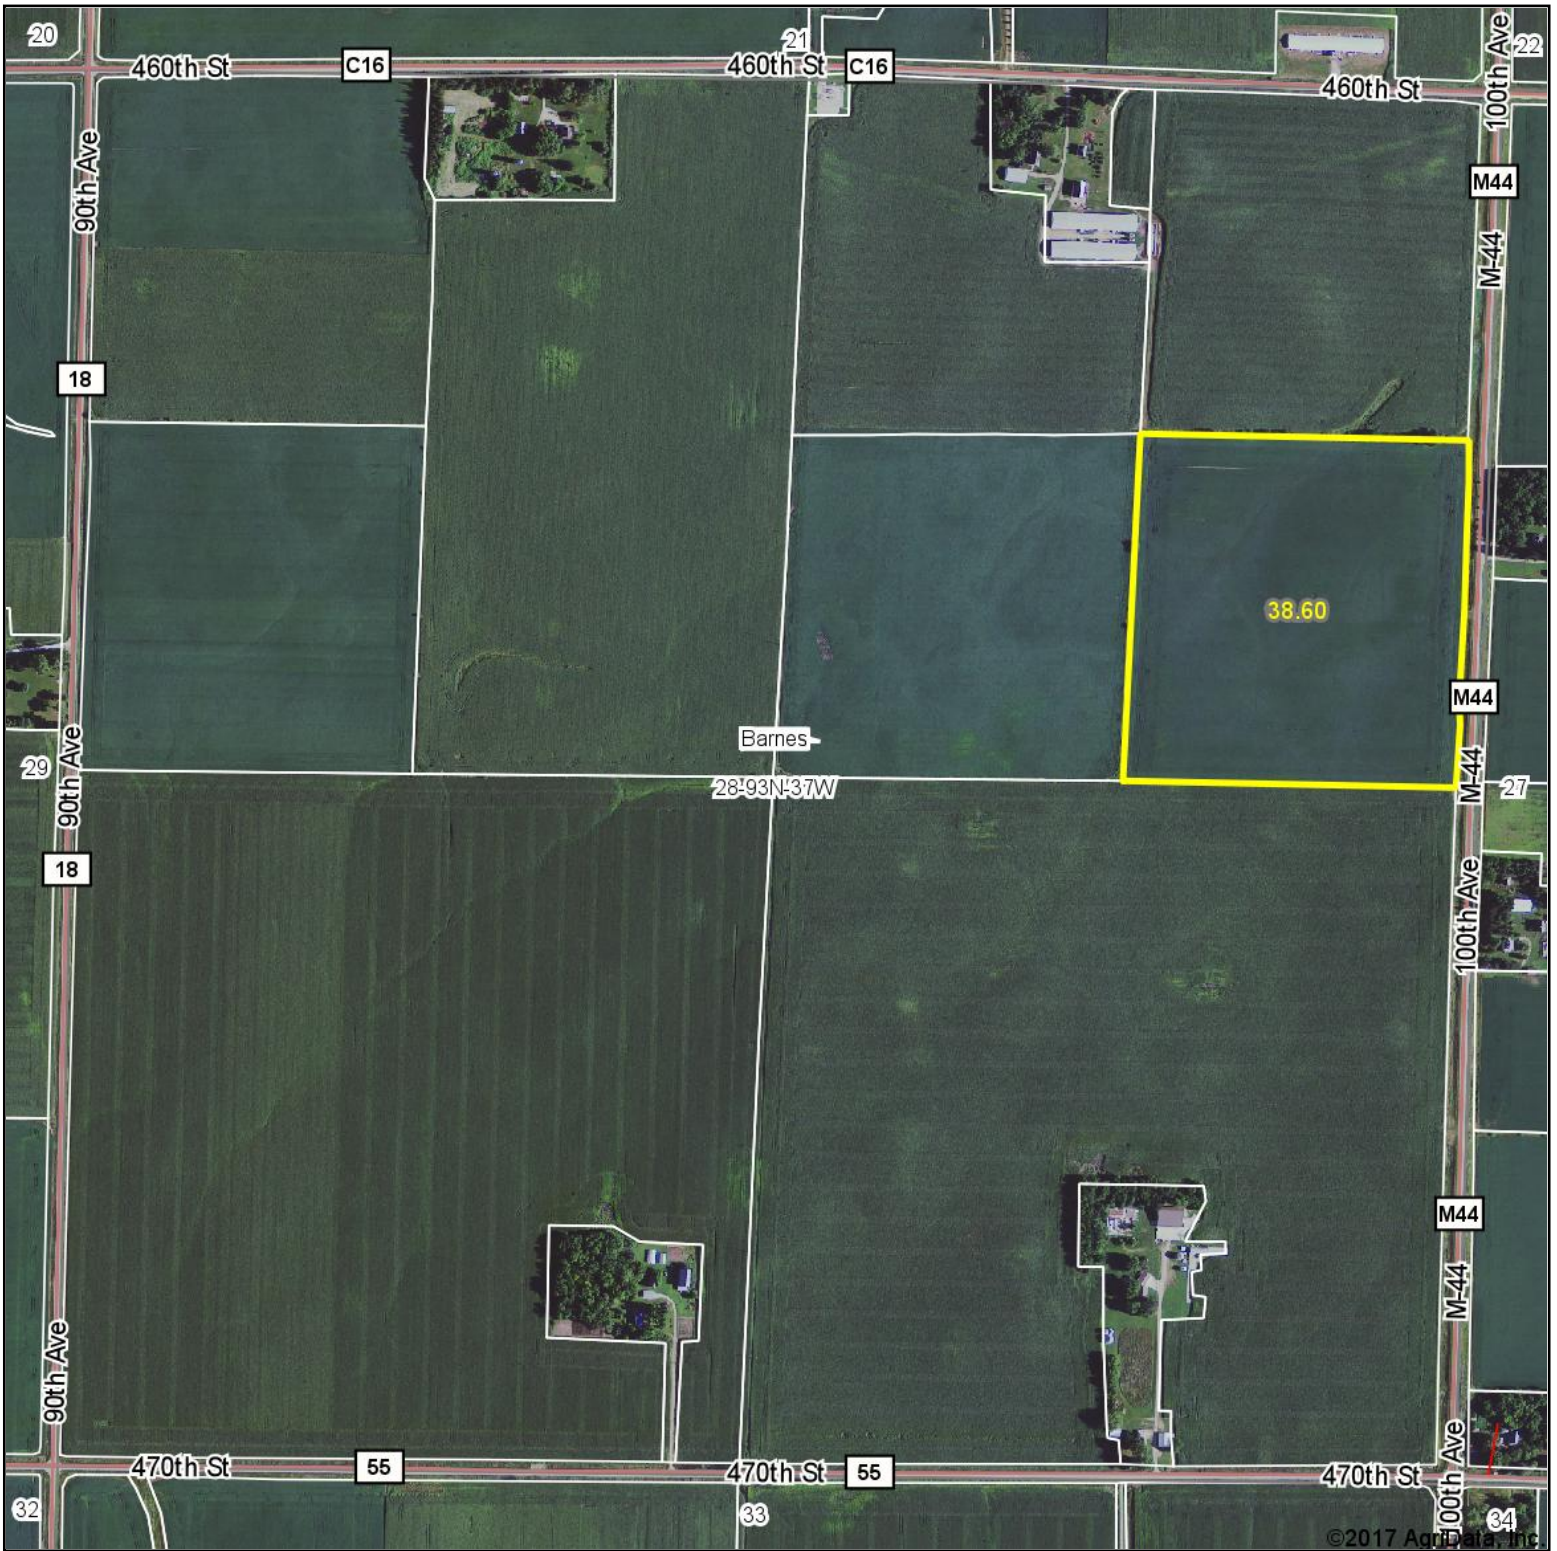

Aerial Map

©2017 AgriData, Inc.

& REAL ESTATE, INC
MIDWEST LAND
712-262-3110 MANAGEMENT

map center: 42° 50' 37.47, -95° 13' 11.56

28-93N-37W
Buena Vista County
Iowa

8/14/2017

Maps Provided By:
 **surety**
CUSTOMIZED ONLINE MAPPING
© AgriData, Inc. 2017 www.AgriDataInc.com