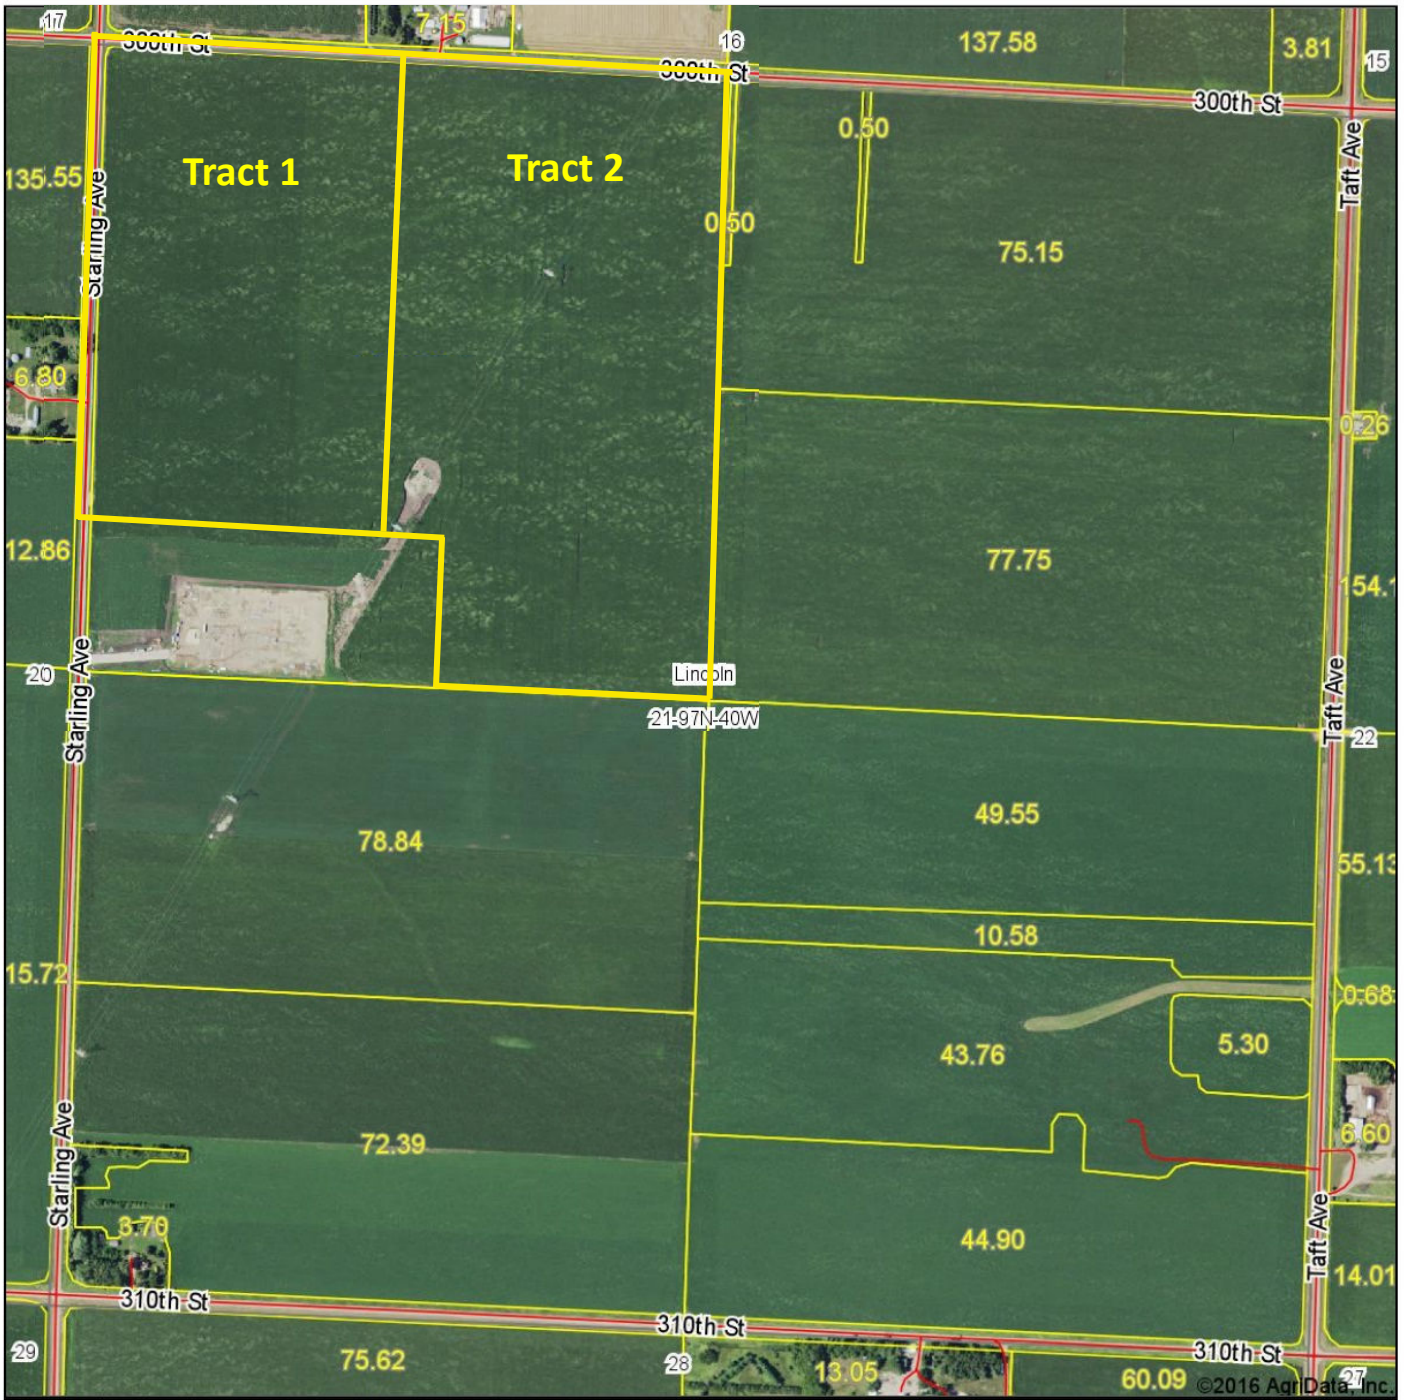

Aerial Map

©2016 AgriData, Inc.

Midwest Land & REAL ESTATE, INC
MIDWEST LAND
 712-262-3110 MANAGEMENT

map center: 43° 12' 25.26, -95° 34' 30.28

Maps Provided By:
surety
 CUSTOMIZED ONLINE MAPPING
 © AgriData, Inc. 2016 www.AgridataInc.com

21-97N-40W
Obrien County
Iowa

10/13/2016

Field borders provided by Farm Service Agency as of 5/21/2008.