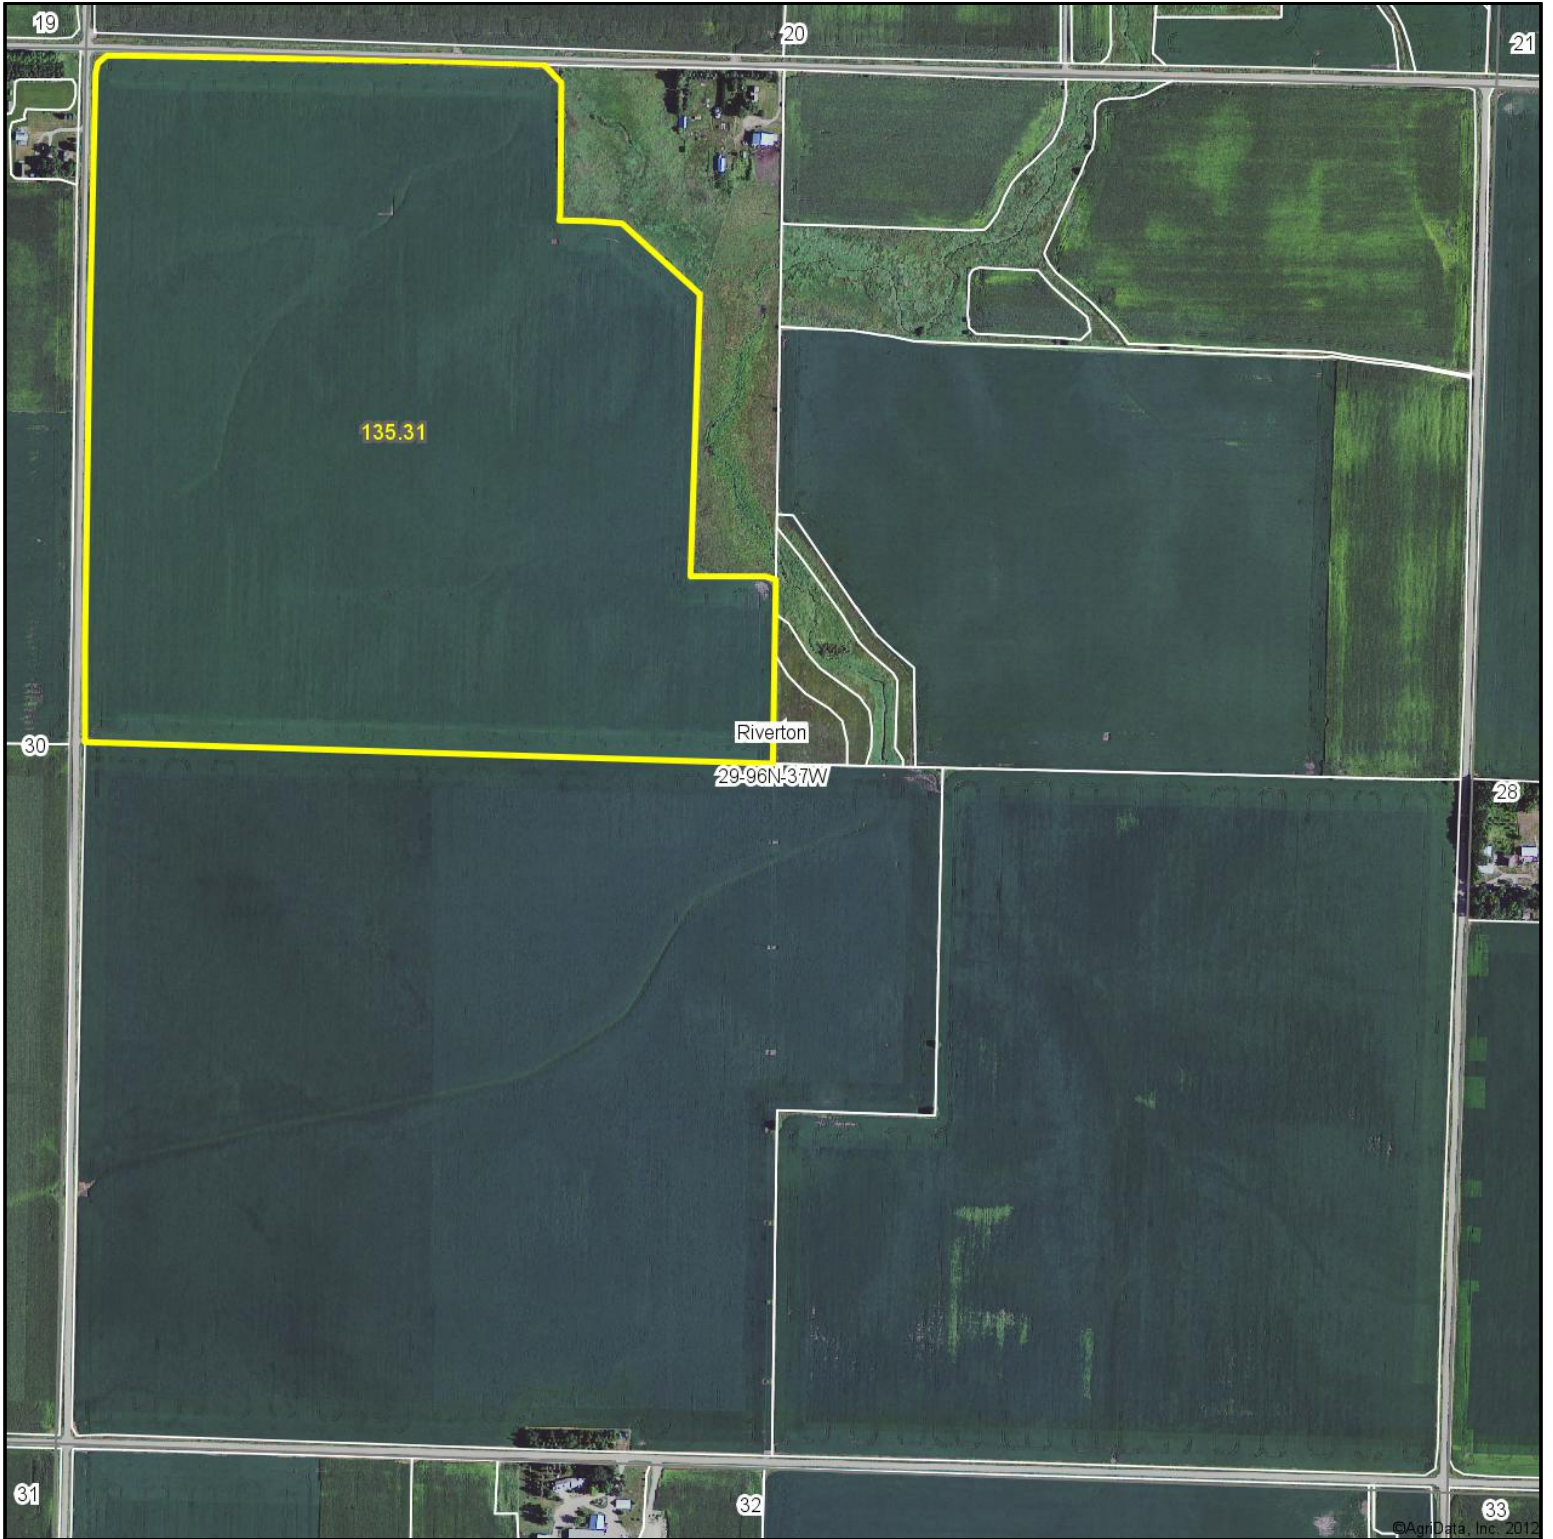

# Aerial Map

& REAL ESTATE, INC  
**MIDWEST LAND**  
712-262-3110 MANAGEMENT

Maps provided by:

©AgriData, Inc. 2012

[www.AgriDataInc.com](http://www.AgriDataInc.com)

**29-96N-37W**  
**Clay County**  
**Iowa**

map center: 43° 6' 19.54, 95° 14' 25.56

scale: 8813

1/15/2013