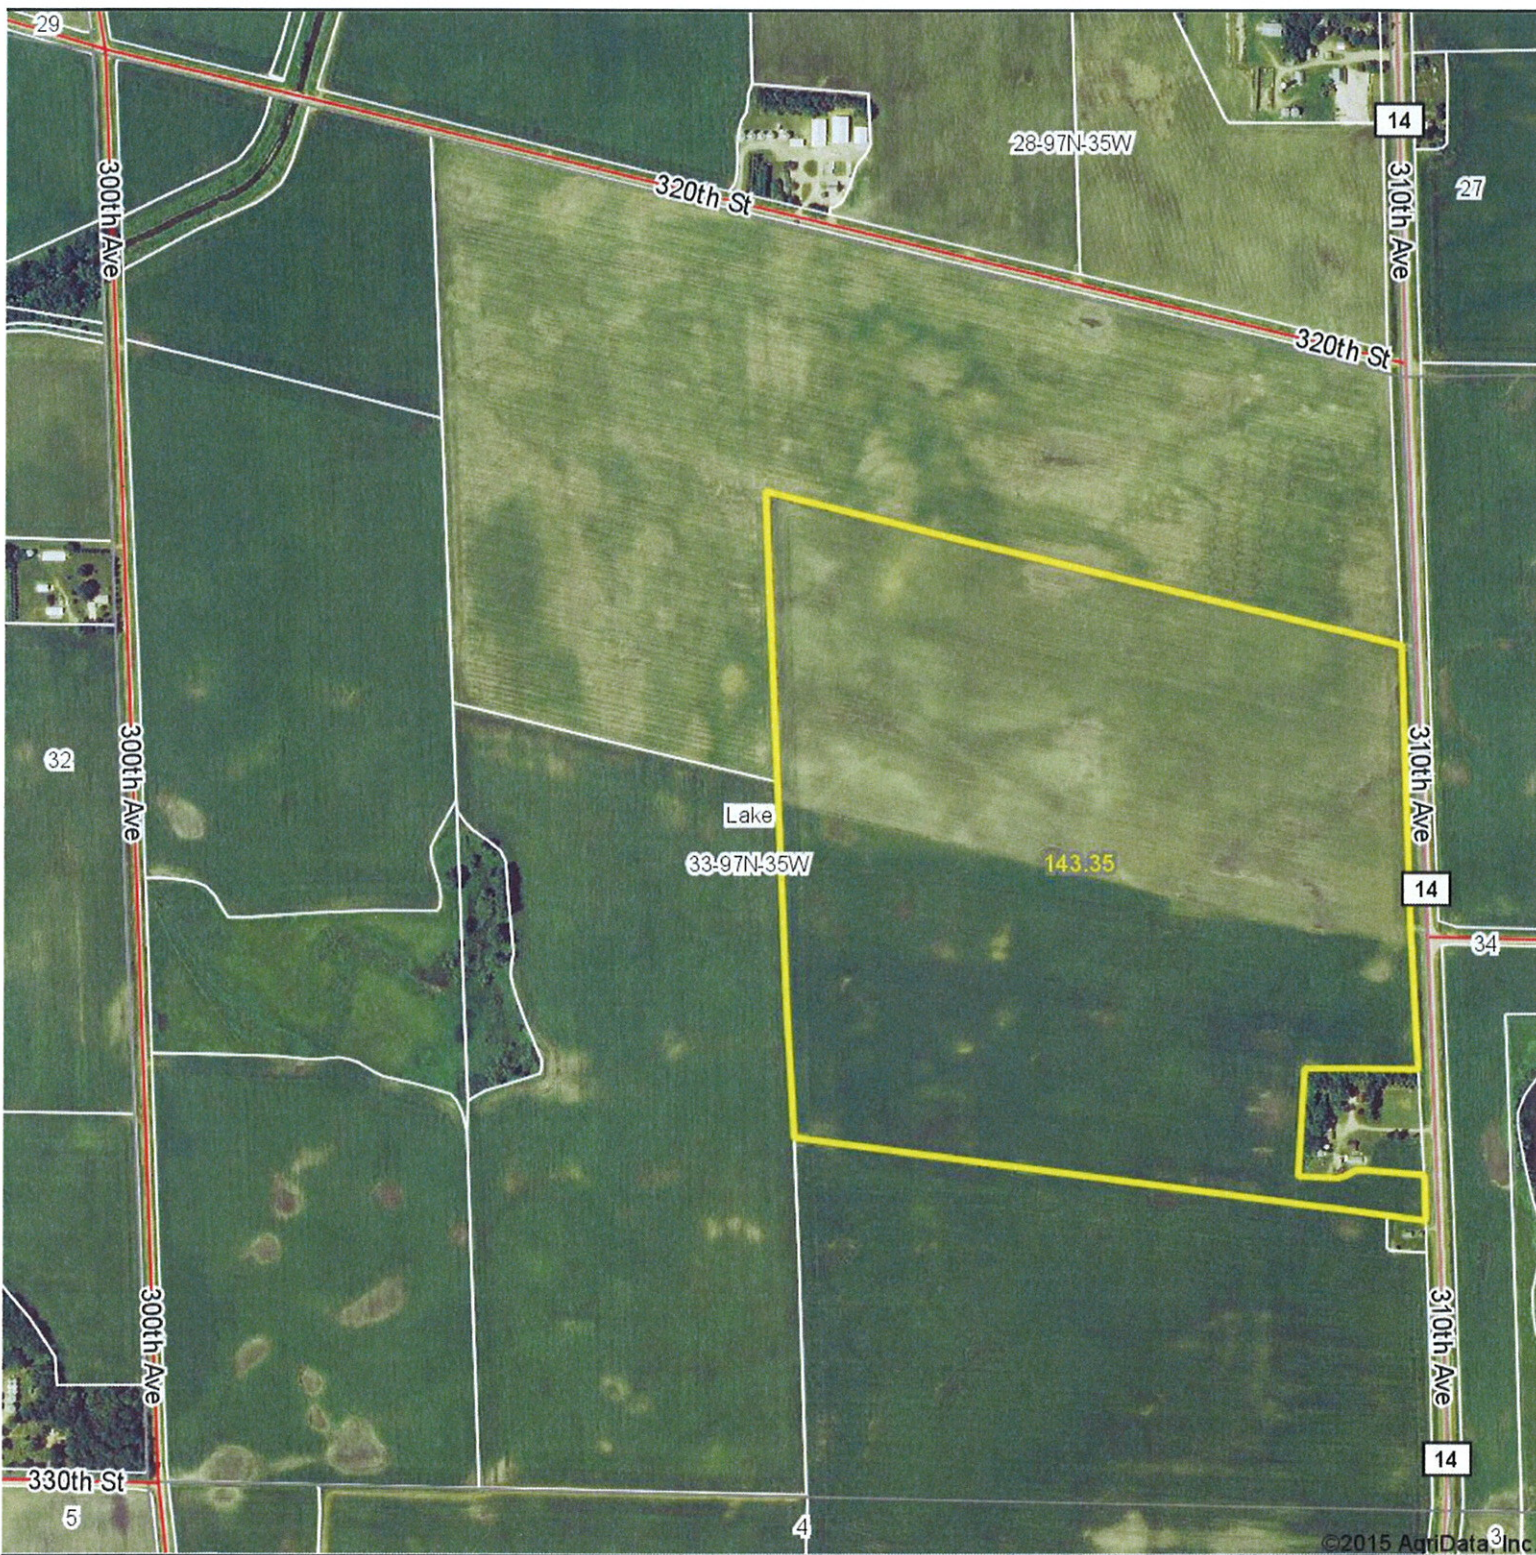

Aerial Map

& REAL ESTATE, INC
MIDWEST LAND
712-262-3110 MANAGEMENT

Maps Provided By:
 **surety**
CUSTOMIZED ONLINE MAPPING
© AgriData, Inc. 2014 www.AgriDataInc.com

33-97N-35W
Clay County
Iowa

map center: 43° 10' 36.22, 94° 59' 0.94
scale: 10405