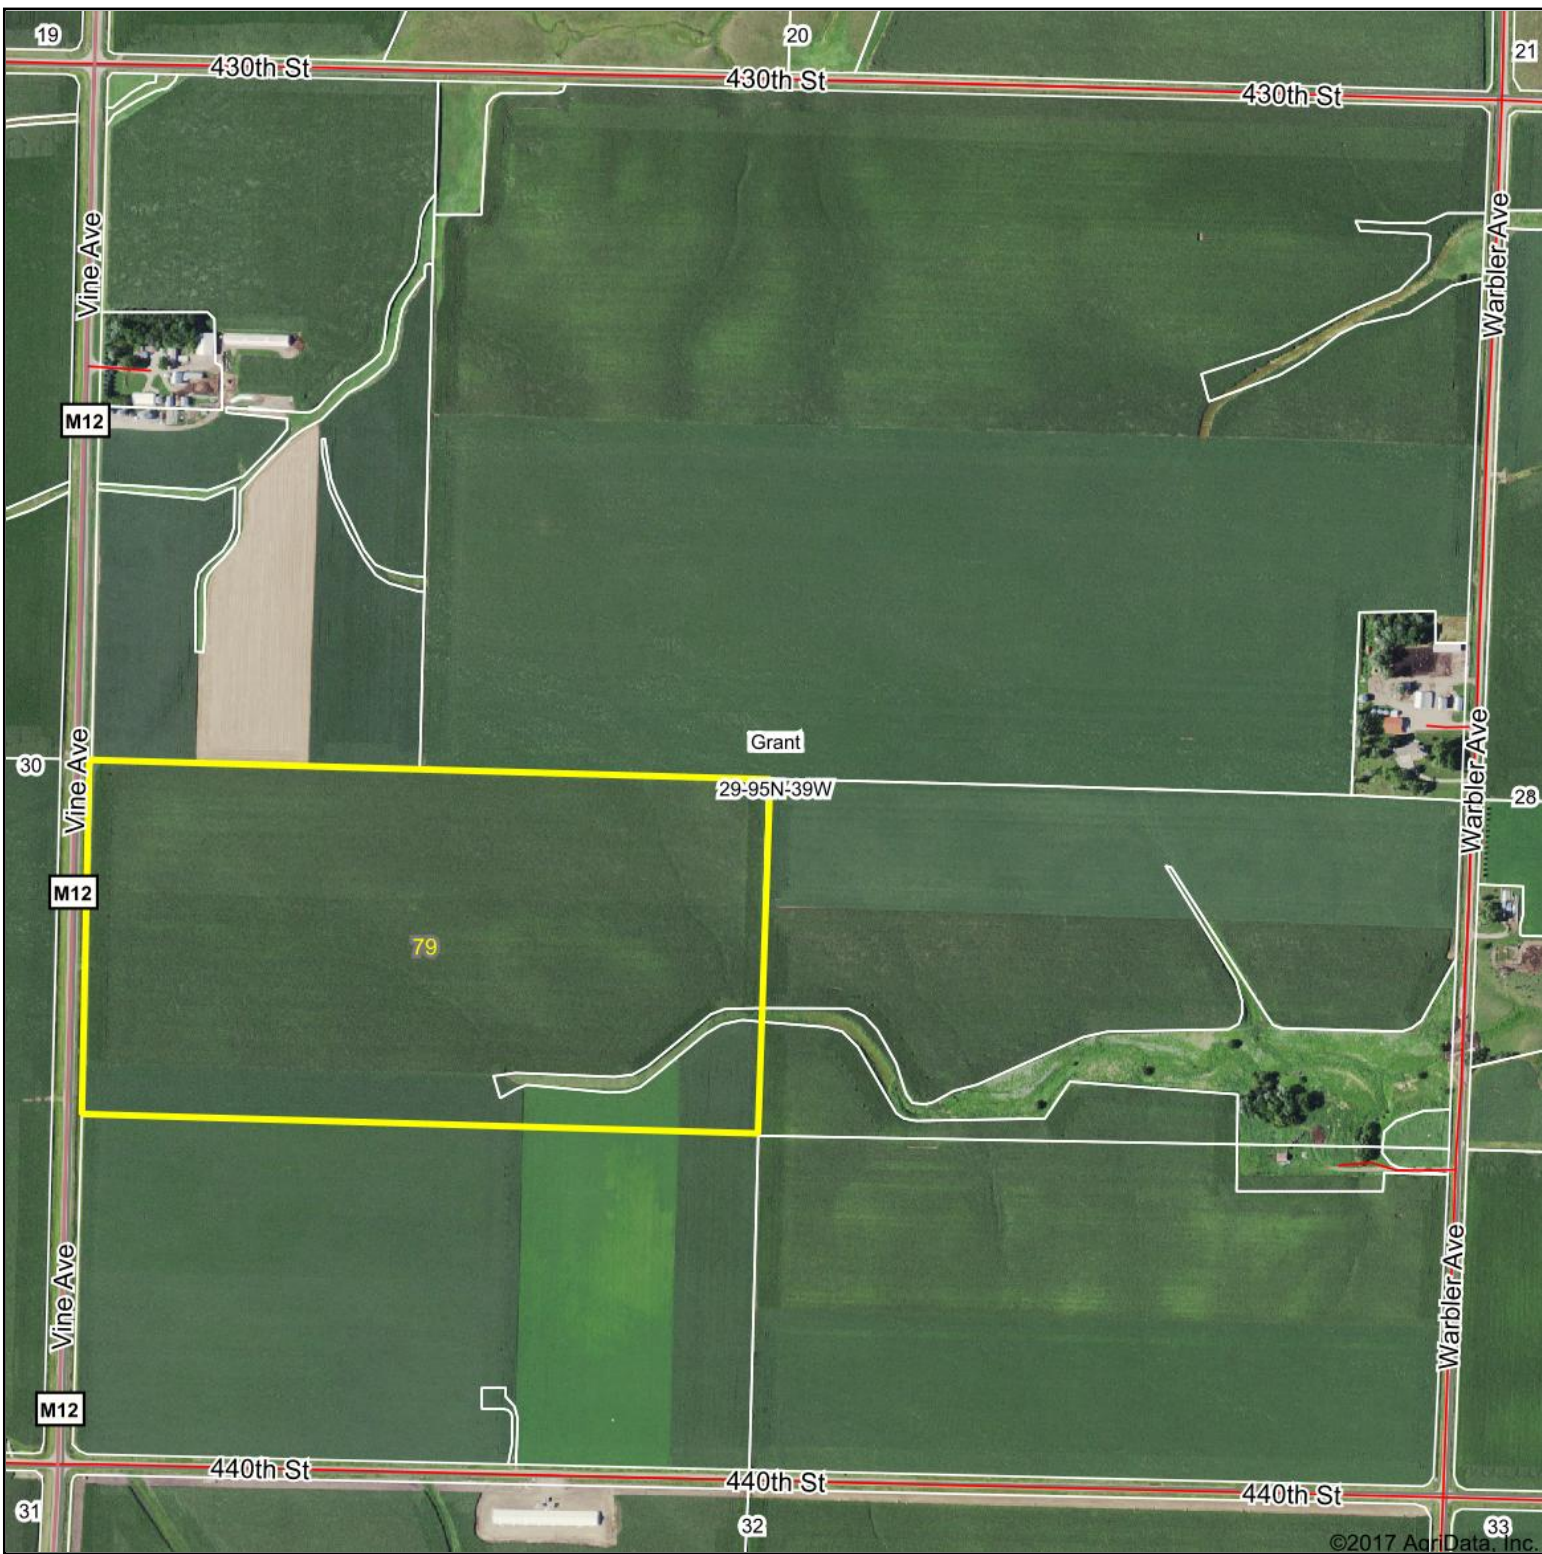

Aerial Map

©2017 AgriData, Inc.

MIDWEST LAND & REAL ESTATE, INC
712-262-3110 MANAGEMENT

map center: 43° 1' 4.62, -95° 28' 37.85

Maps Provided By:

CUSTOMIZED ONLINE MAPPING
© AgriData, Inc. 2017 www.AgriDataInc.com

29-95N-39W
Obrien County
Iowa

10/28/2017