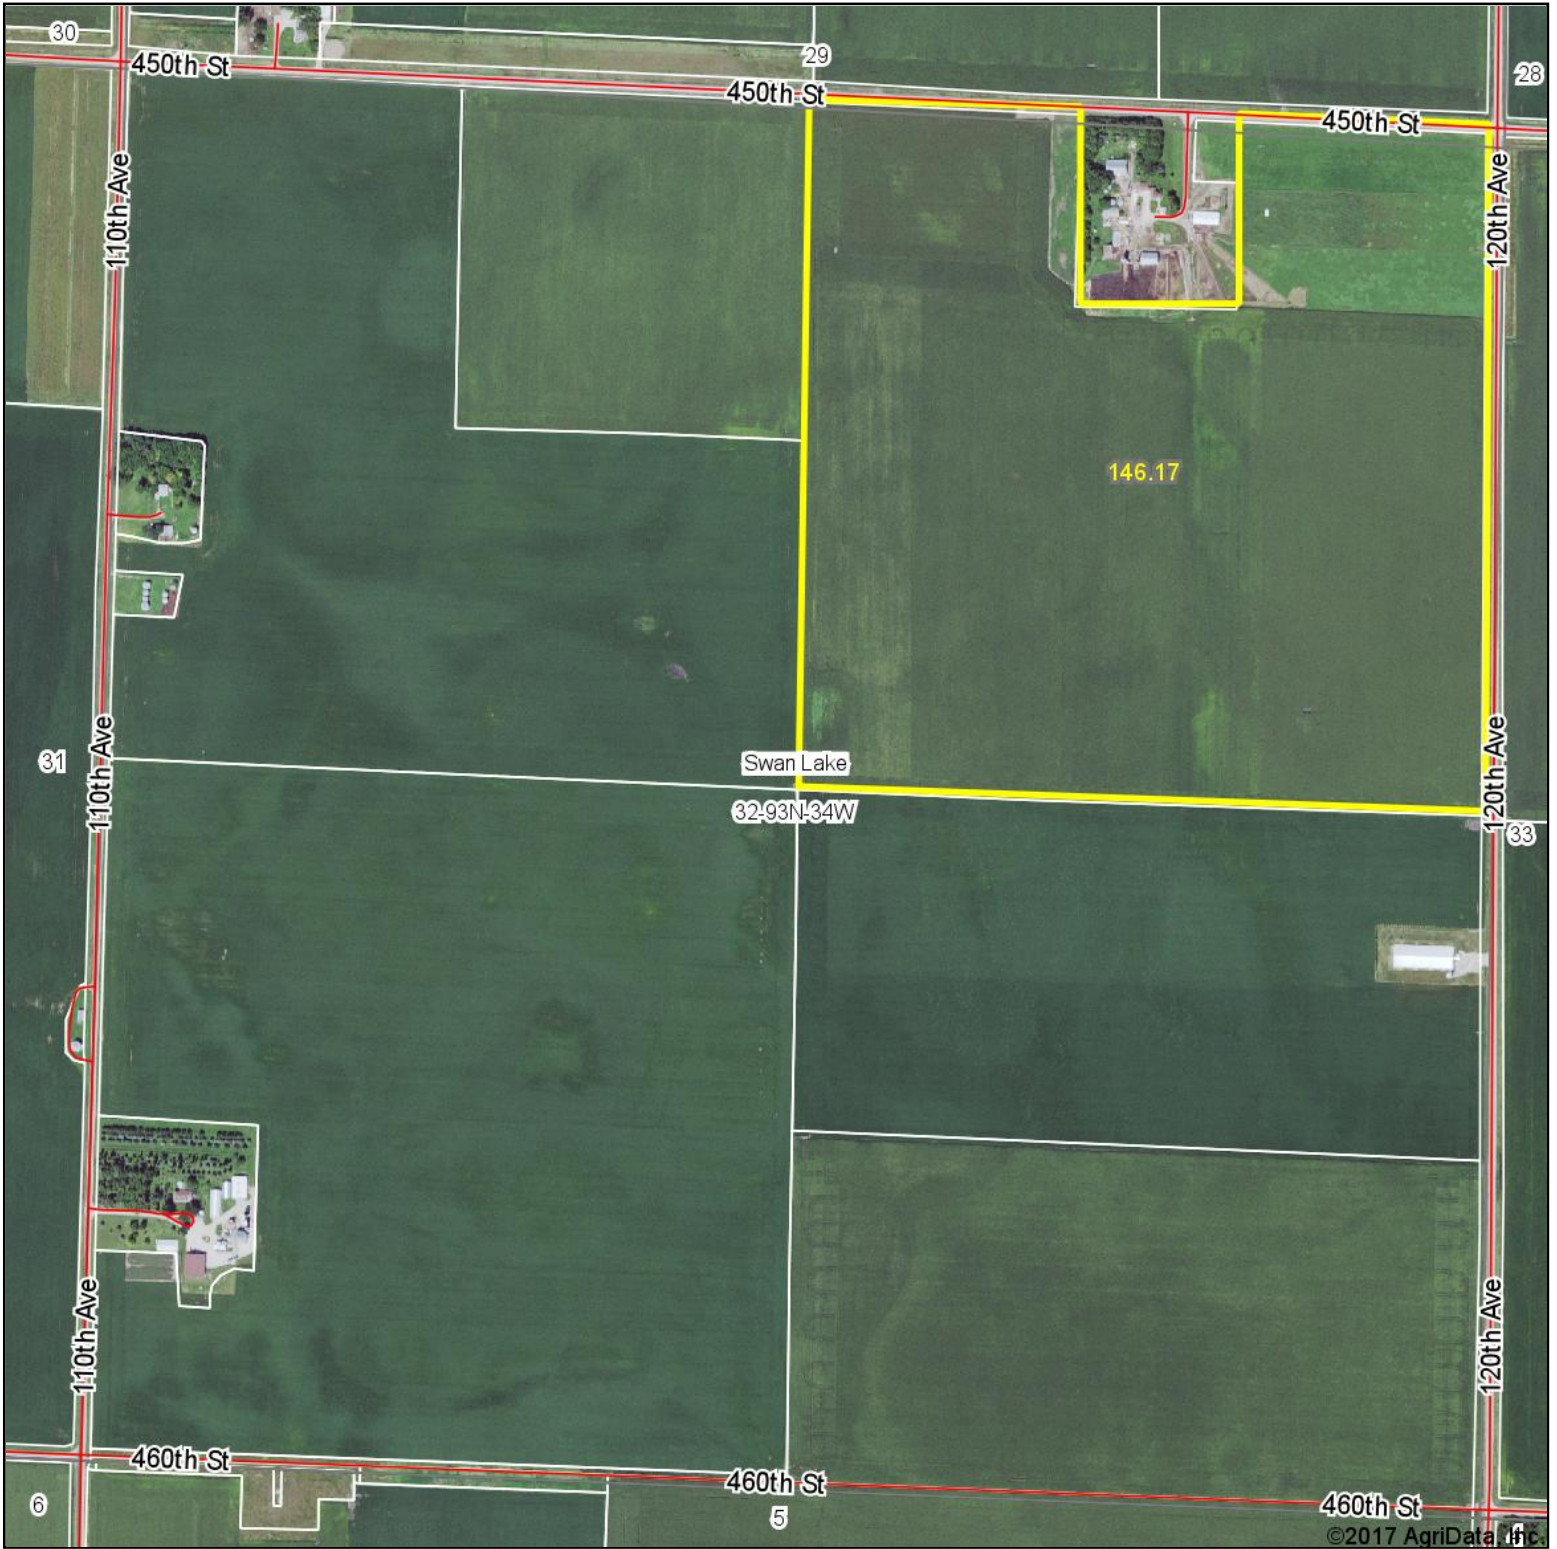

Aerial Map

& REAL ESTATE, INC
MIDWEST LAND
712-262-3110 MANAGEMENT

map center: 42° 49' 43.66, -94° 53' 8.2

32-93N-34W
Pocahontas County
Iowa

3/15/2017

Maps Provided By:

CUSTOMIZED ONLINE MAPPING
© AgriData, Inc. 2017 www.AgriDataInc.com