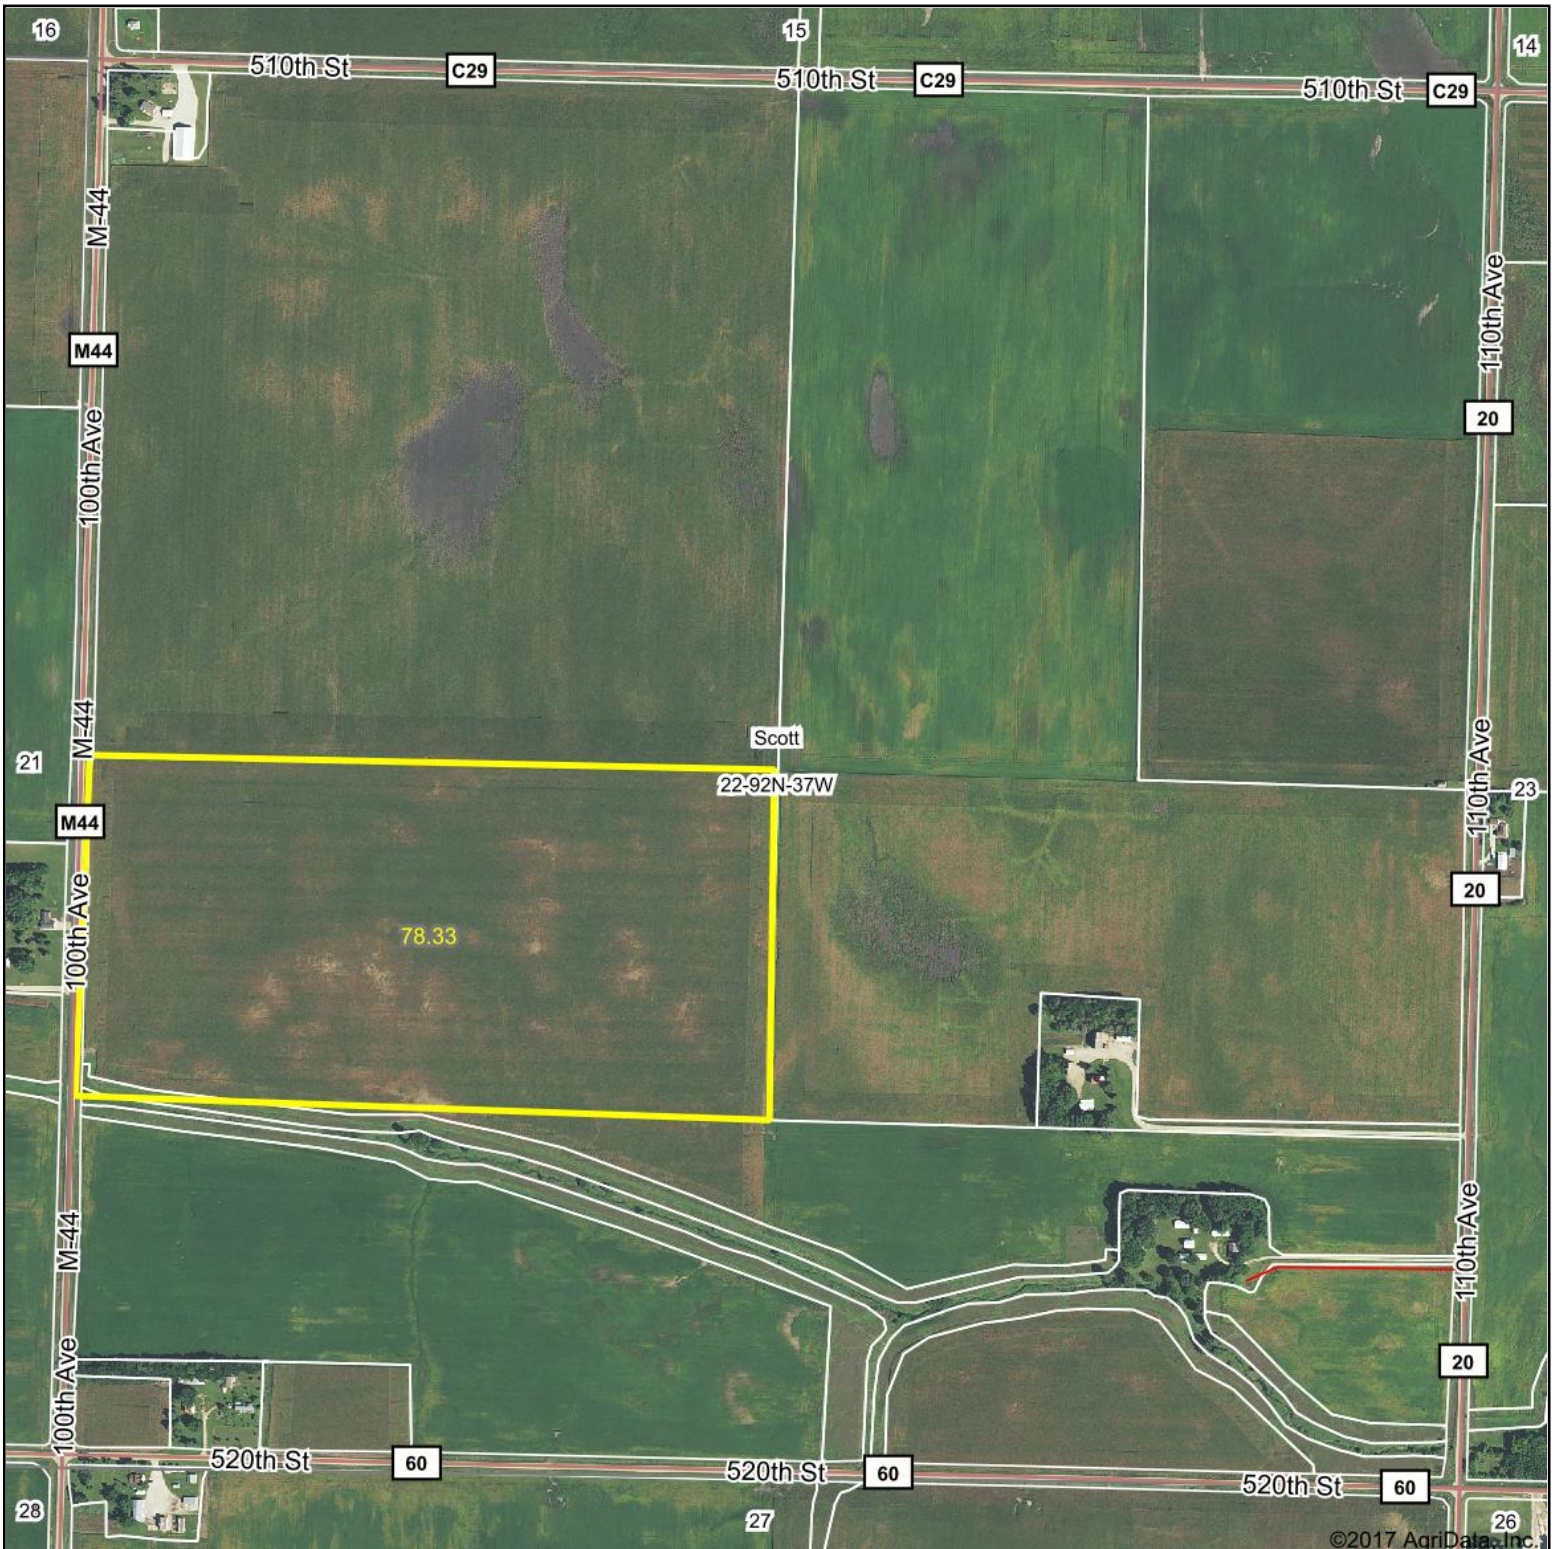

# Aerial Map

©2017 AgriData, Inc.

& REAL ESTATE, INC  
**MIDWEST LAND**  
712-262-3110 MANAGEMENT

map center: 42° 46' 13.99, -95° 12' 1.06

**22-92N-37W**  
**Buena Vista County**  
**Iowa**

1/24/2018

Maps Provided By:  
  
CUSTOMIZED ONLINE MAPPING  
© AgriData, Inc. 2017 www.AgriDataInc.com