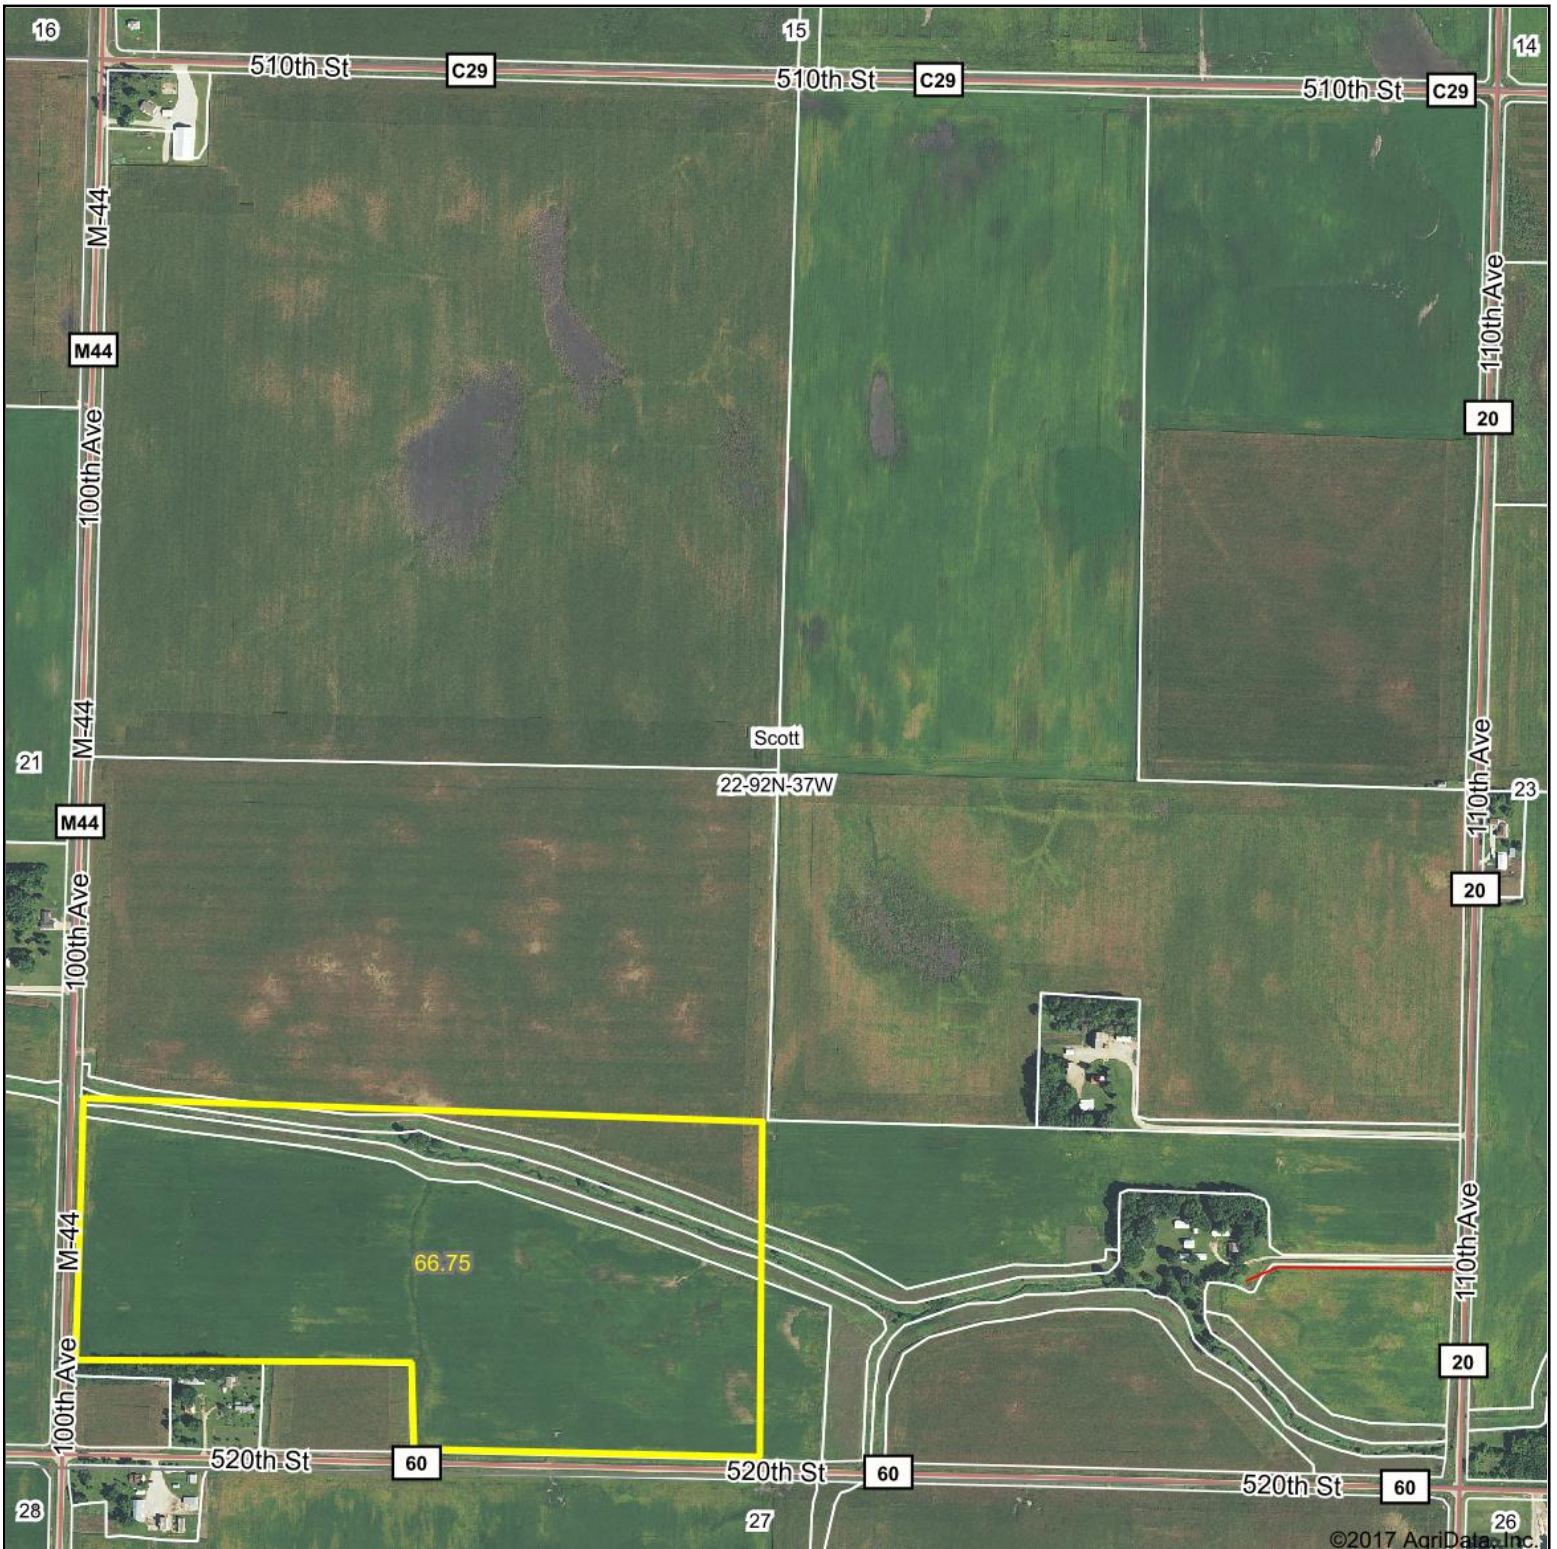

# Aerial Map

©2017 AgriData, Inc.

**MIDWEST LAND**  
MANAGEMENT  
712-262-3110

map center: 42° 46' 13.99, -95° 12' 1.06

**22-92N-37W**  
**Buena Vista County**  
**Iowa**

Maps Provided By:  
**surety**  
CUSTOMIZED ONLINE MAPPING  
© AgriData, Inc. 2017 www.AgriDataInc.com