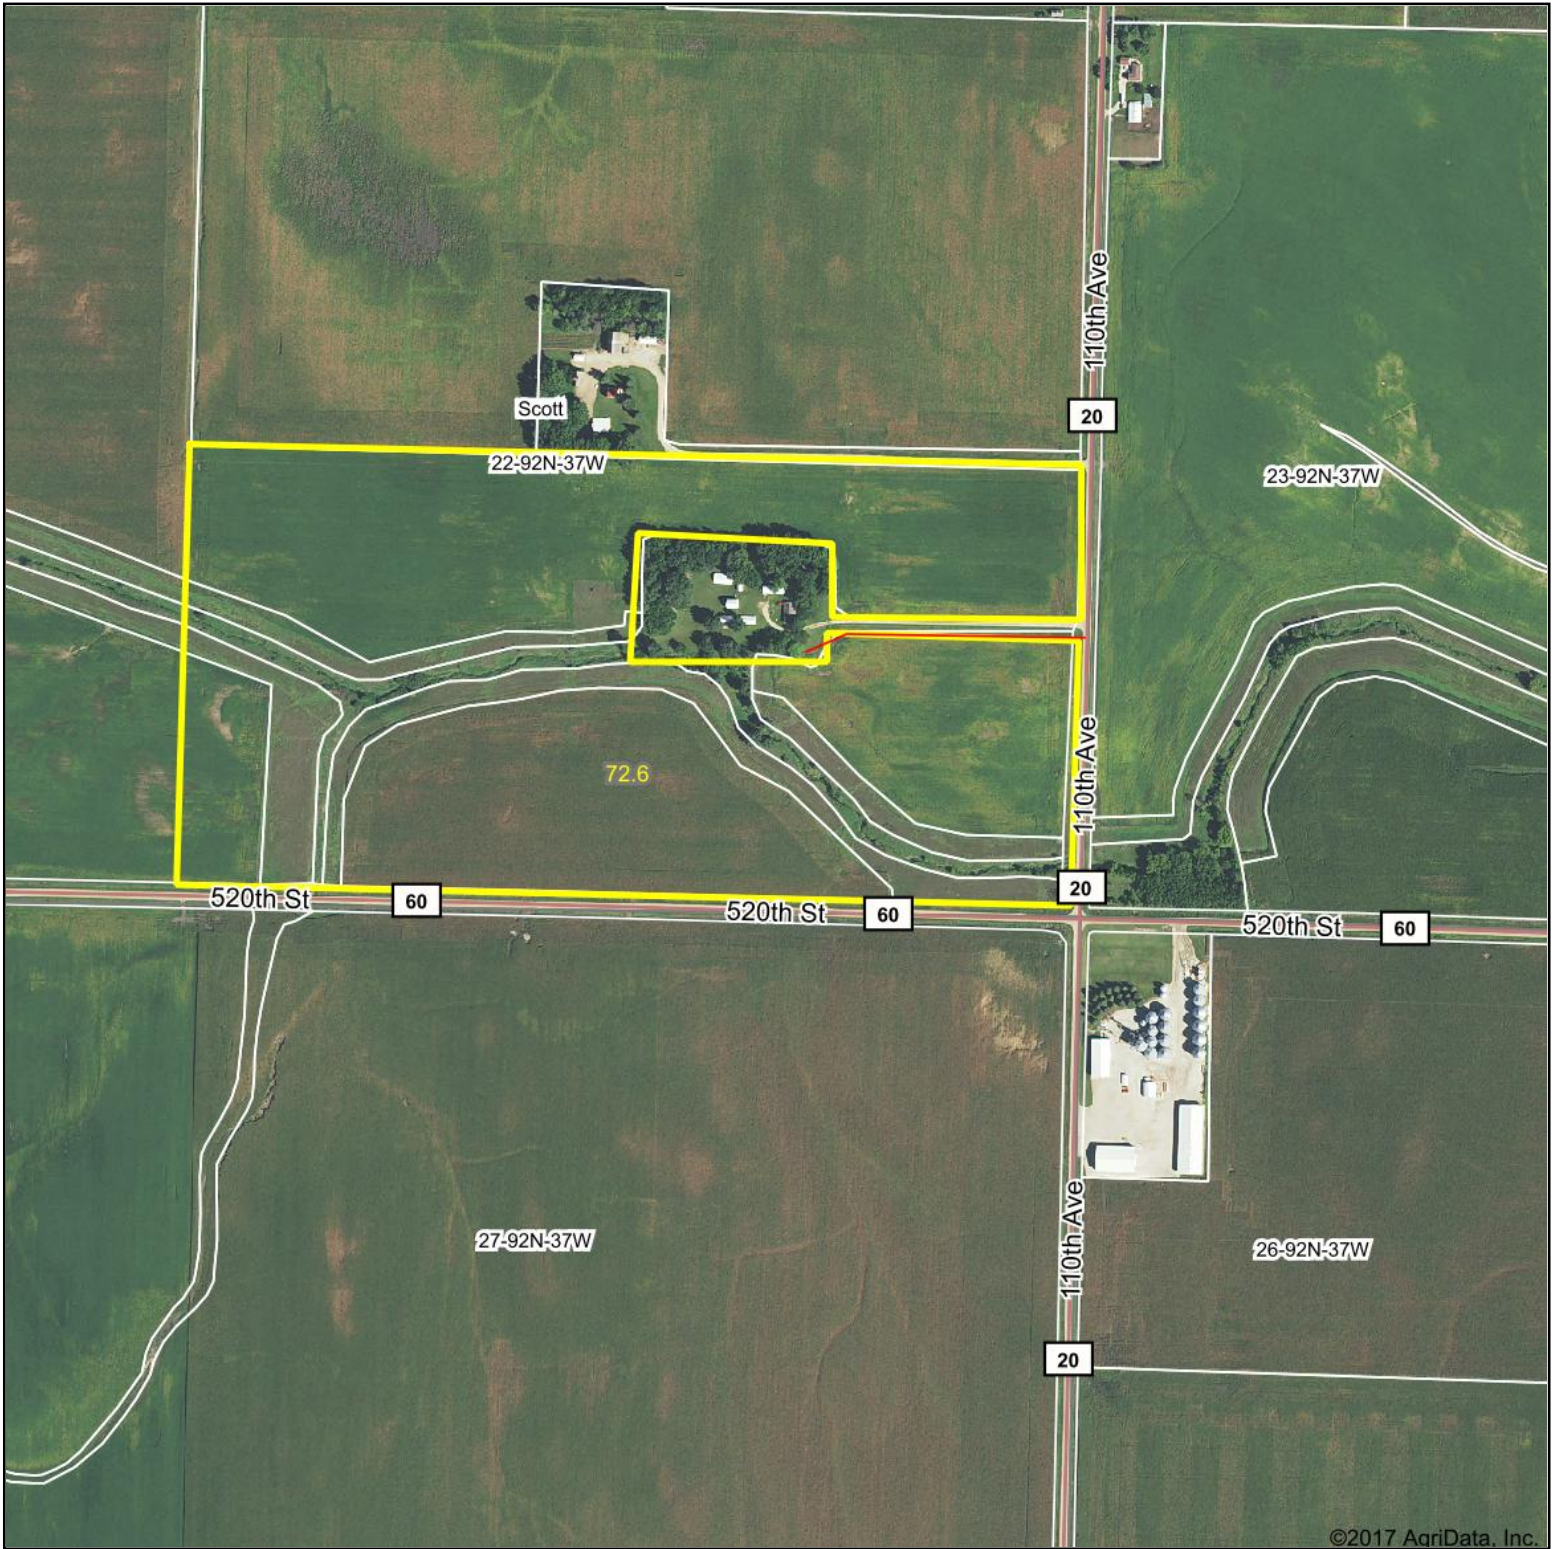

Aerial Map

MIDWEST LAND & REAL ESTATE, INC
712-262-3110 MANAGEMENT

Maps Provided By:
 **surety**[®]
CUSTOMIZED ONLINE MAPPING
© AgriData, Inc. 2017 www.AgriDataInc.com

map center: 42° 45' 52.04, -95° 11' 37.59

22-92N-37W
Buena Vista County
Iowa

1/24/2018