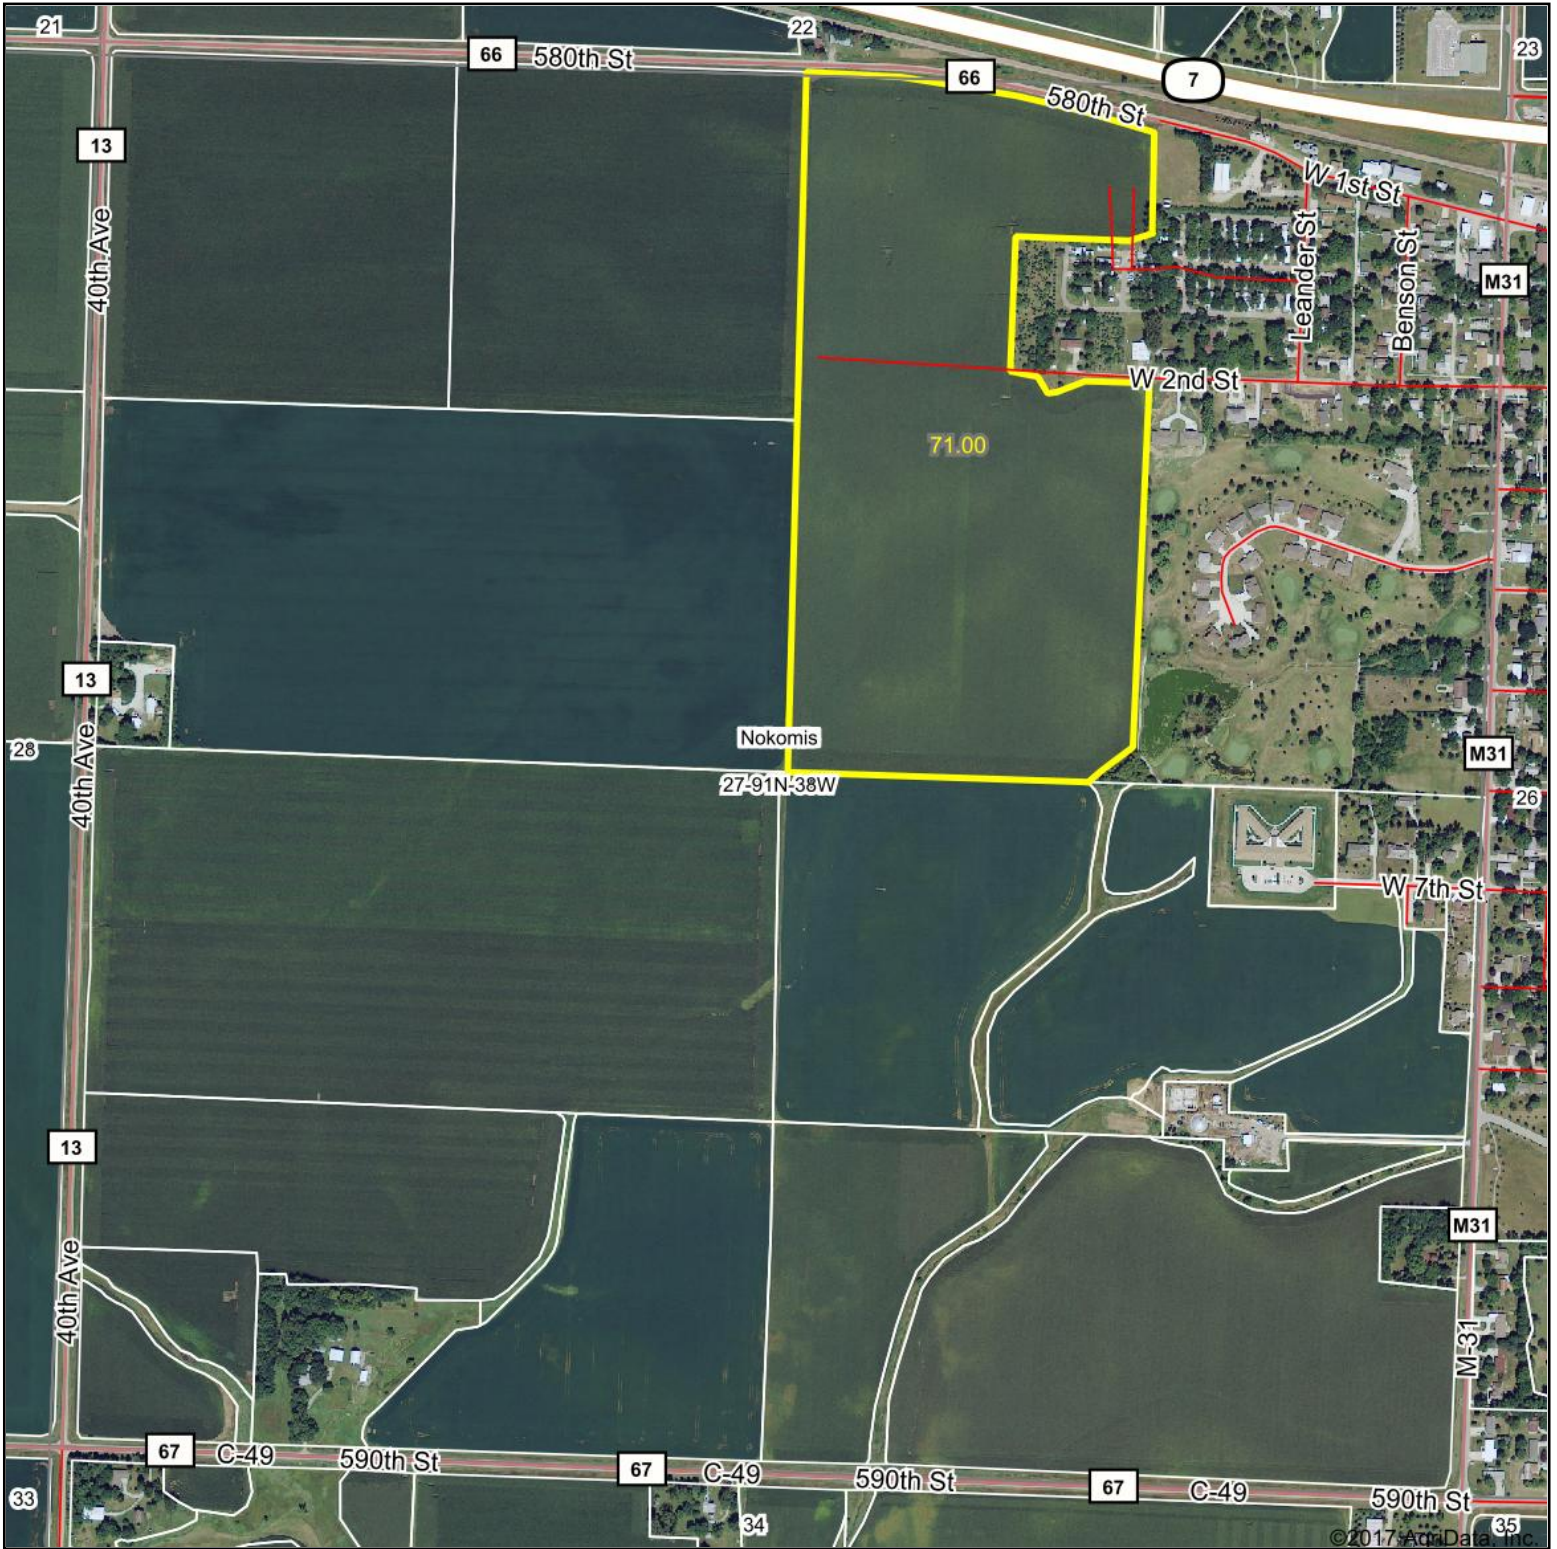

Aerial Map

& REAL ESTATE, INC
MIDWEST LAND
712-262-3110 MANAGEMENT

map center: 42° 40' 9.88, -95° 19' 8.54

27-91N-38W
Buena Vista County
Iowa

1/24/2018

Maps Provided By:

CUSTOMIZED ONLINE MAPPING
© AgriData, Inc. 2017 www.AgriDataInc.com