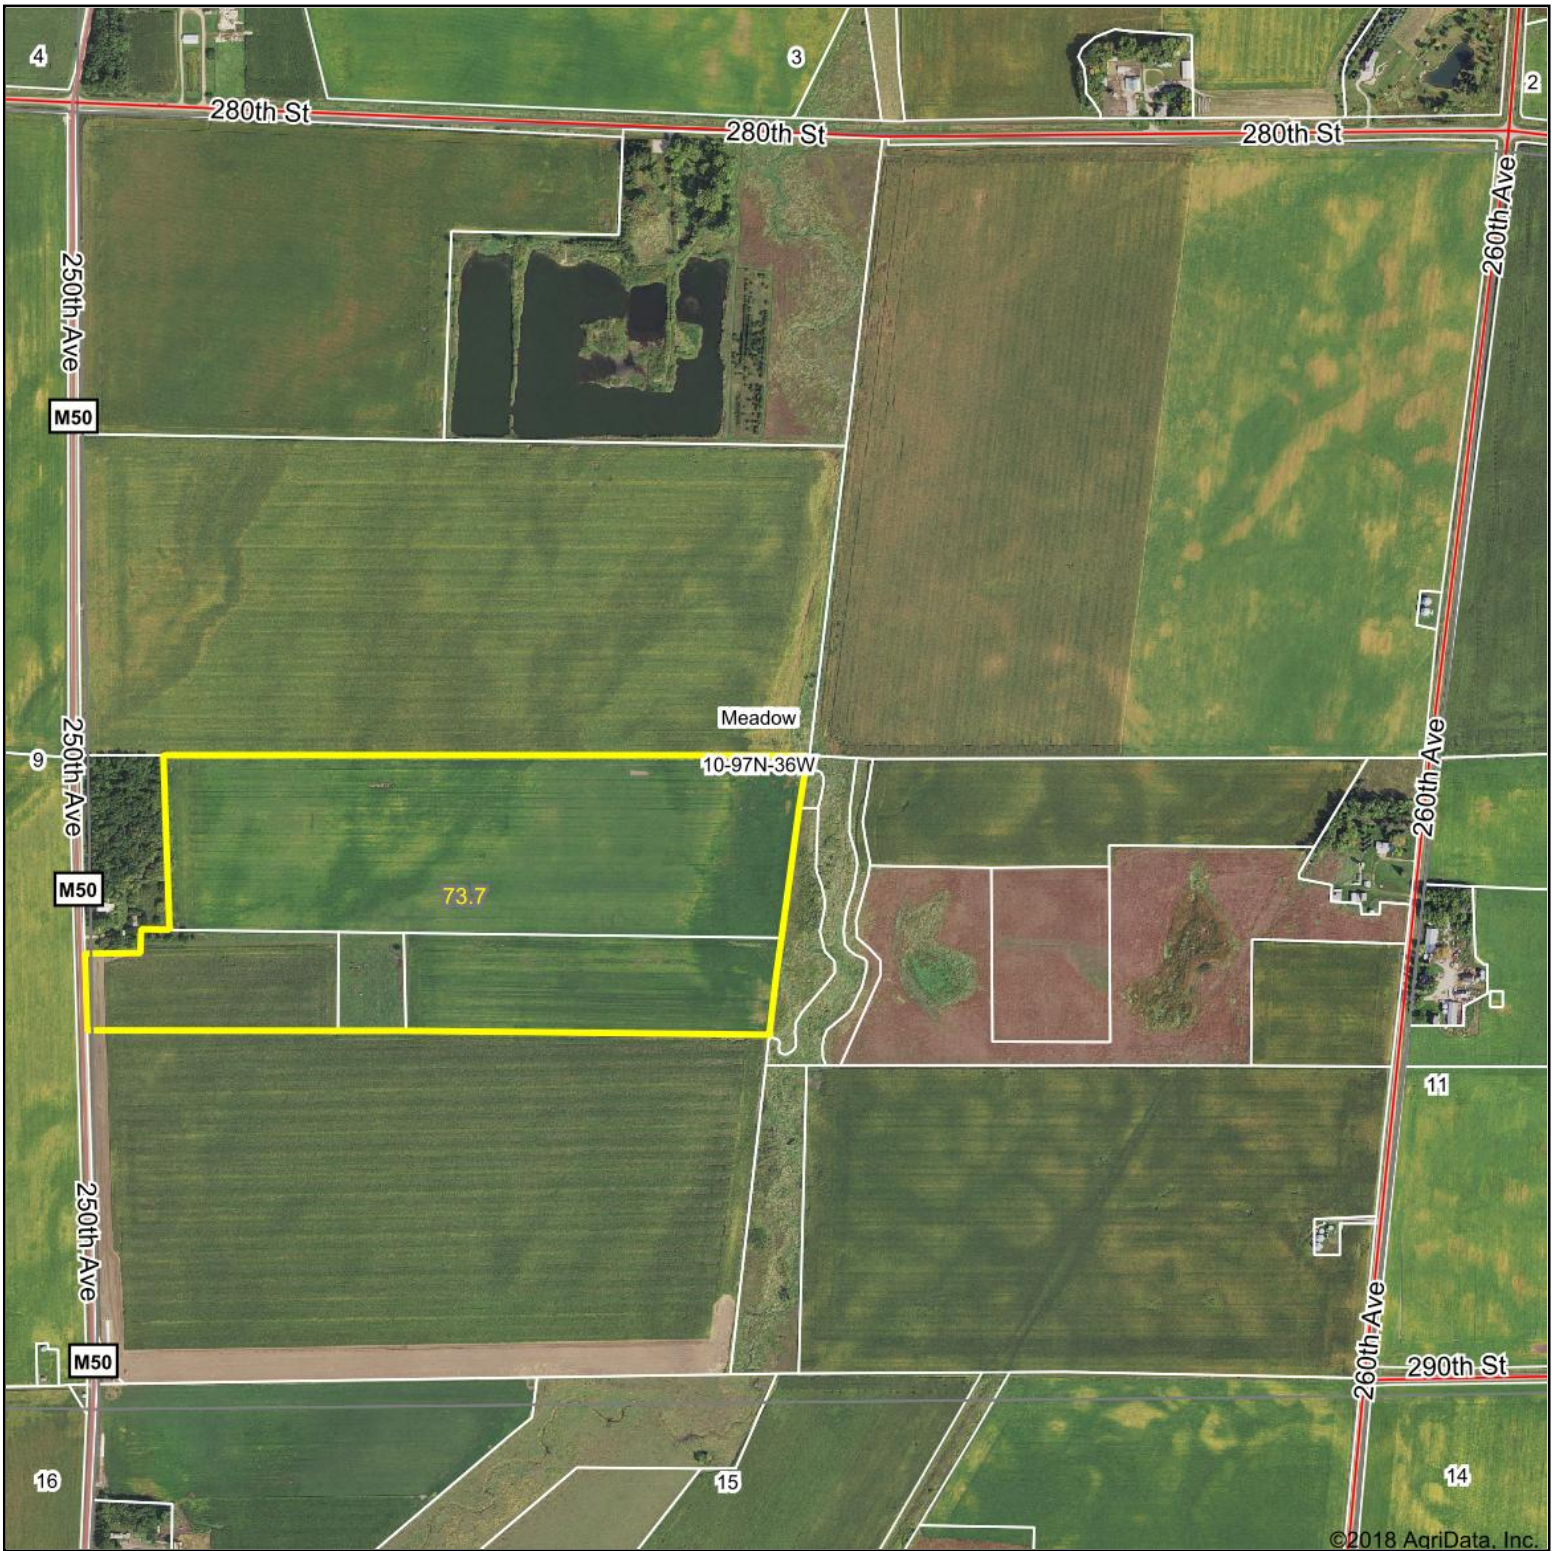

Aerial Map

map center: 43° 14' 1.6, -95° 4' 50.32

MIDWEST LAND & REAL ESTATE, INC
712-262-3110 MANAGEMENT

Maps Provided By:

CUSTOMIZED ONLINE MAPPING
© AgriData, Inc. 2018 www.AgriDataInc.com

10-97N-36W
Clay County
Iowa