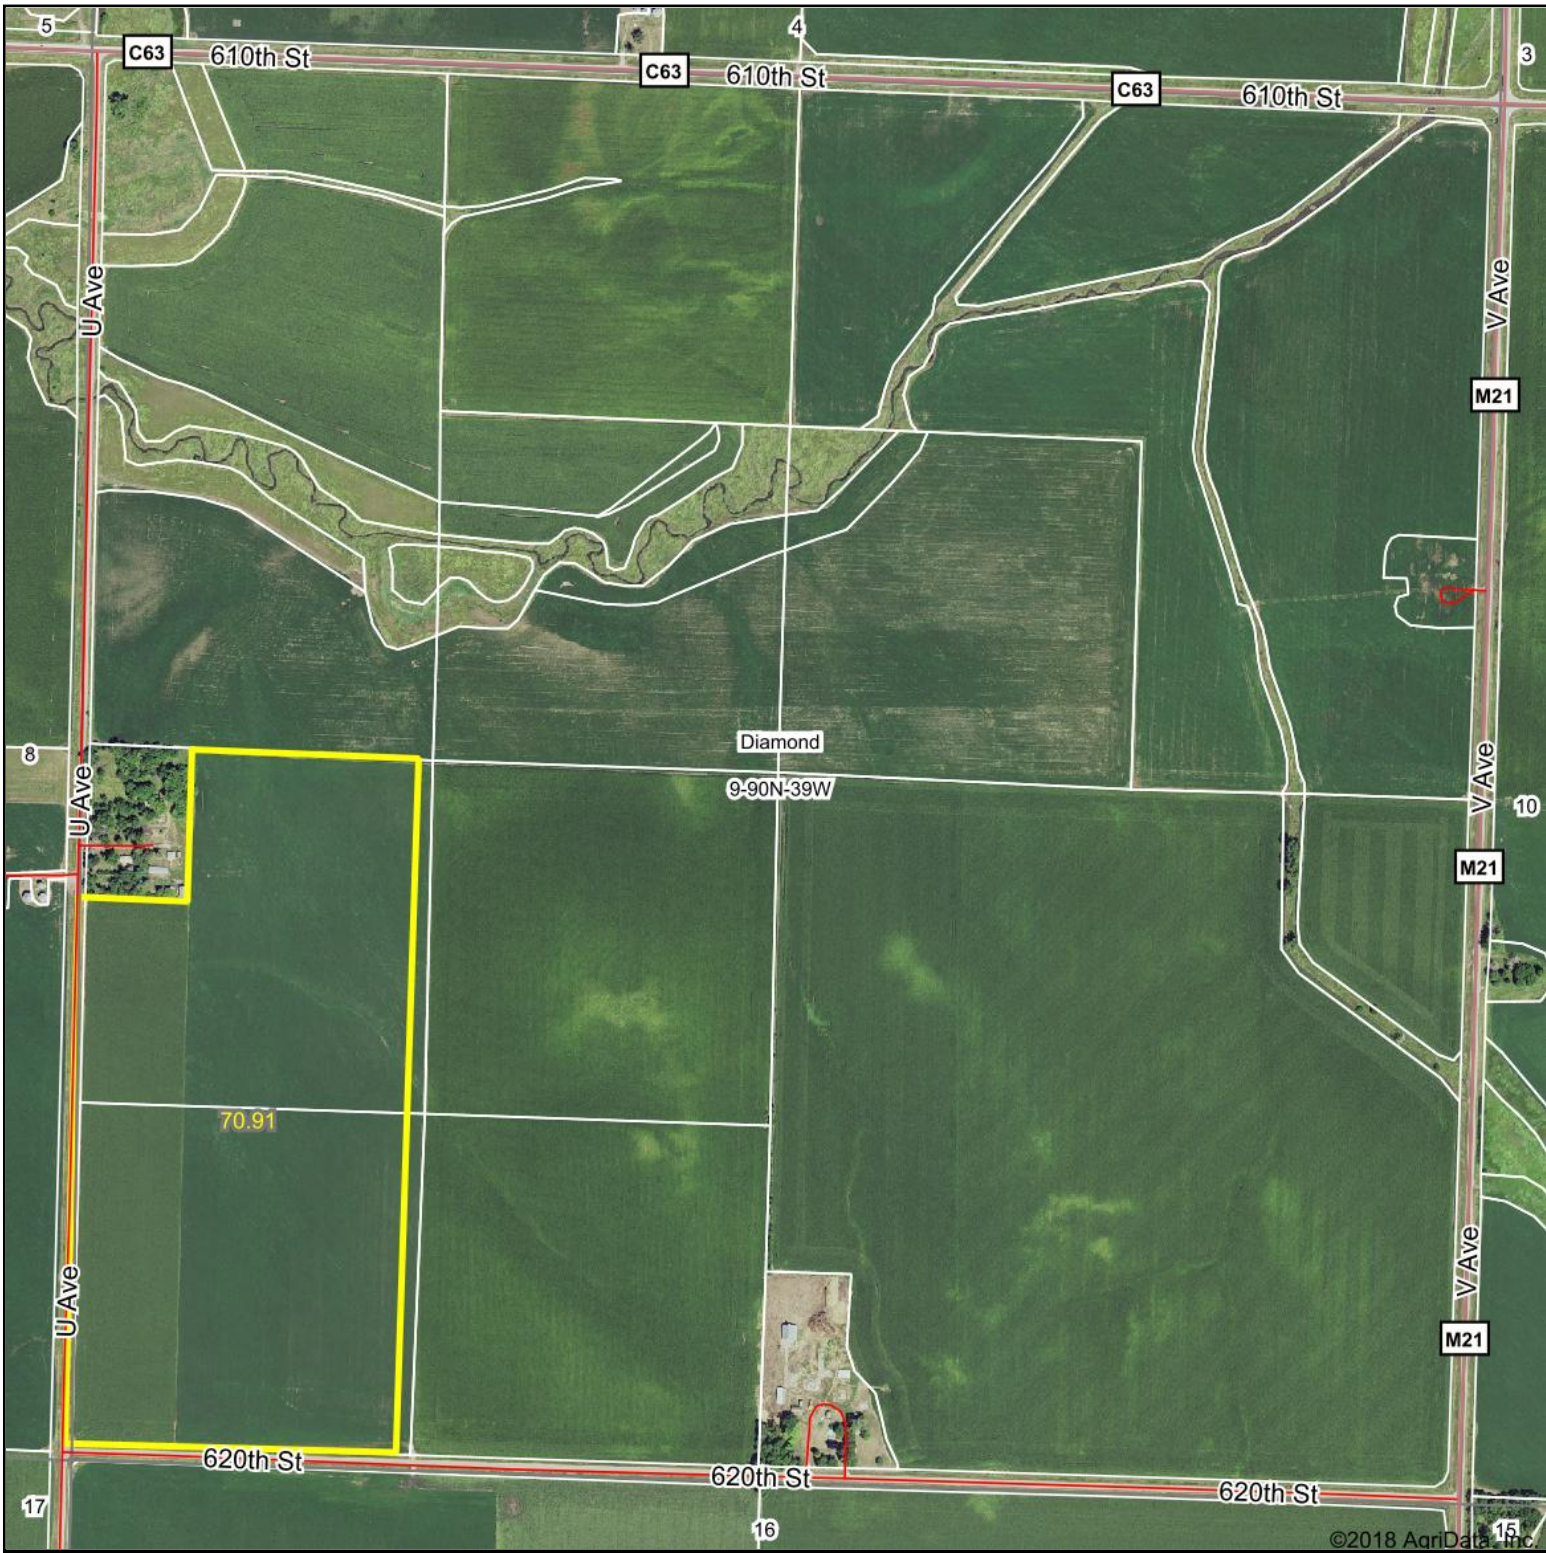

Aerial Map

©2018 AgriData, Inc.

MIDWEST LAND & REAL ESTATE, INC
712-262-3110 MANAGEMENT

map center: 42° 37' 37.33, -95° 27' 25.22

9-90N-39W
Cherokee County
Iowa

Maps Provided By:
surety
CUSTOMIZED ONLINE MAPPING
© AgriData, Inc. 2018 www.AgriDataInc.com

2/23/2018

Field borders provided by Farm Service Agency as of 5/21/2008.