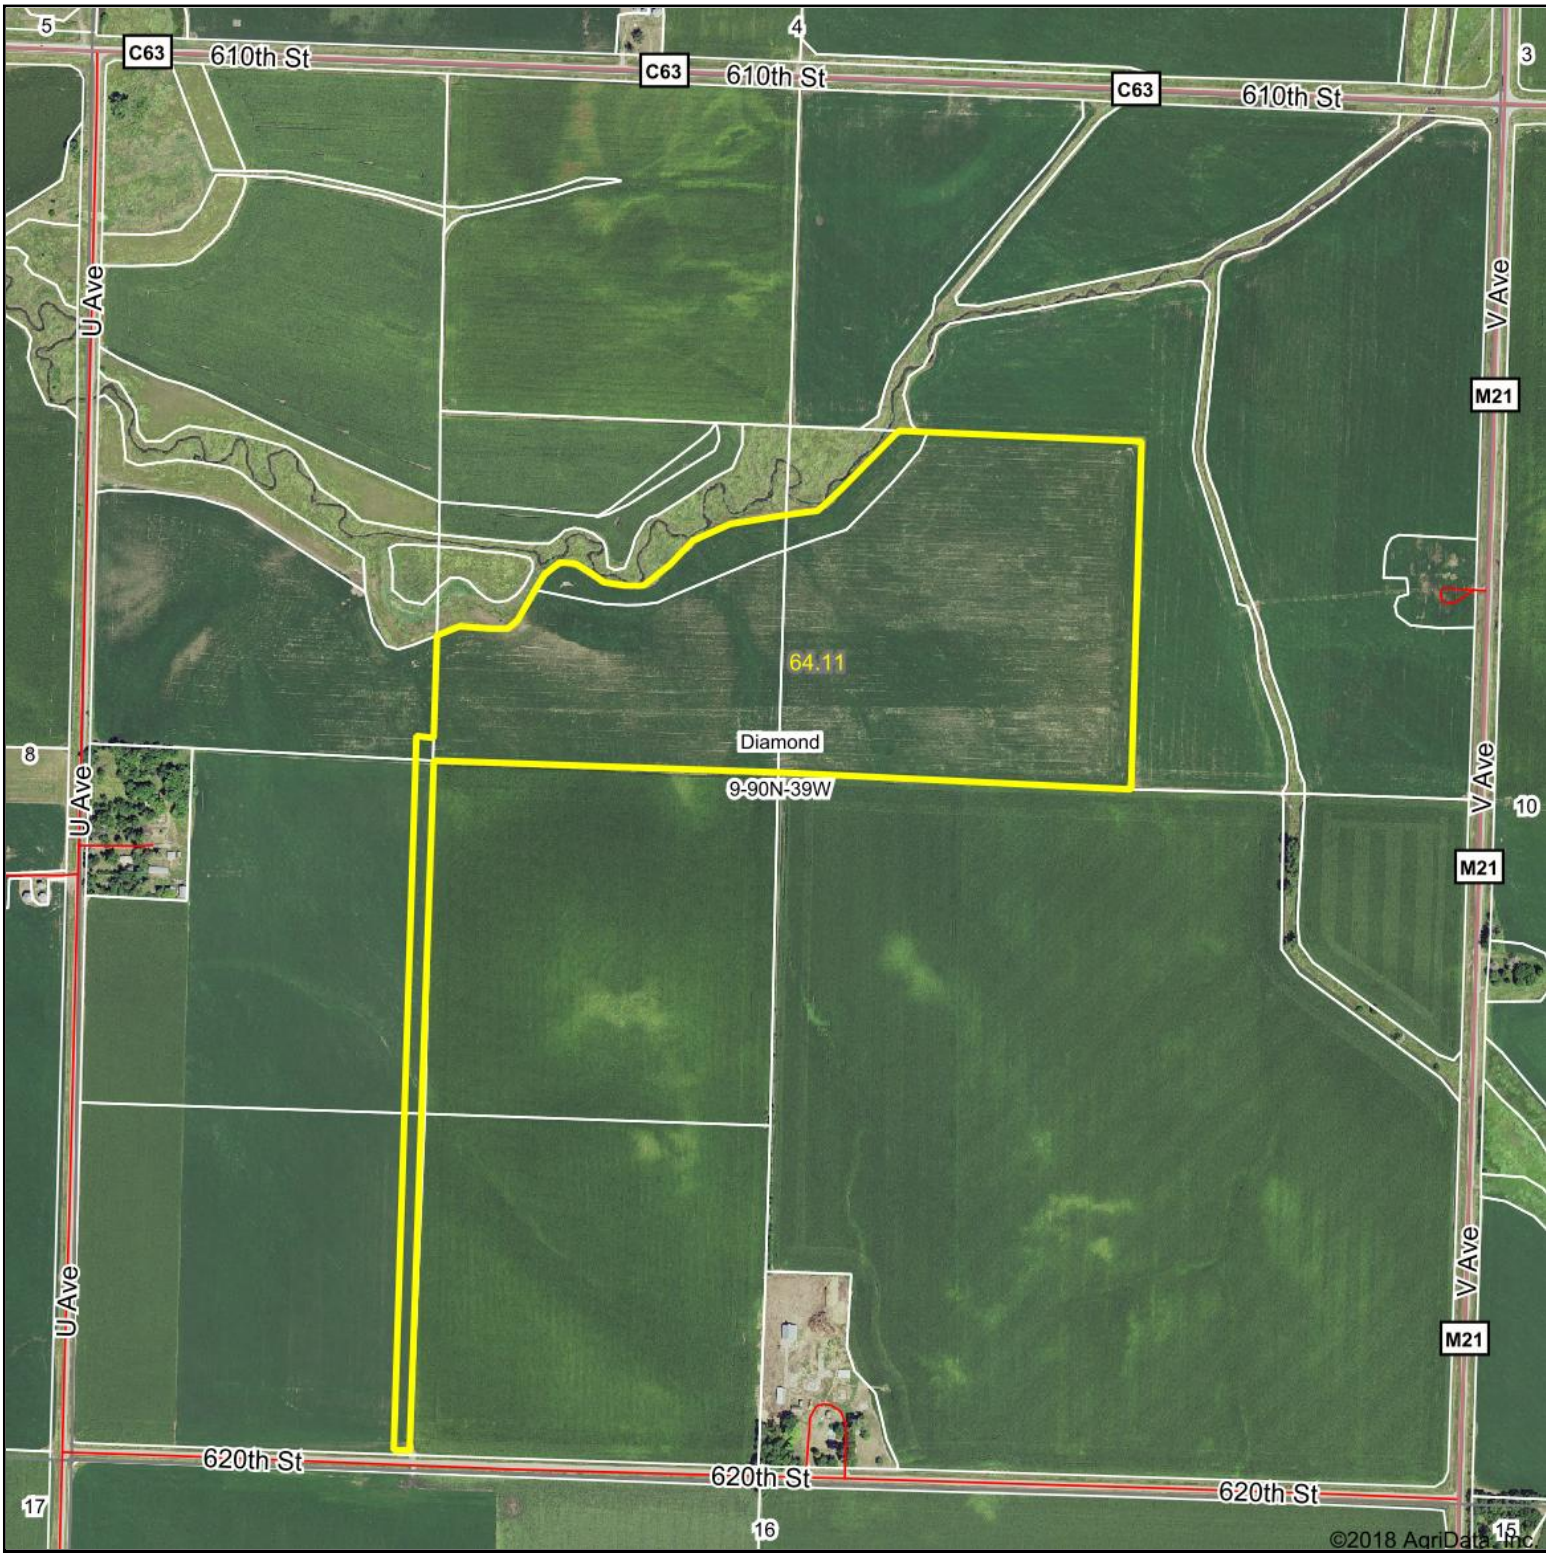

Aerial Map

©2018 AgriData, Inc.

MIDWEST LAND & REAL ESTATE, INC
712-262-3110 MANAGEMENT

map center: 42° 37' 37.33, -95° 27' 25.22

9-90N-39W
Cherokee County
Iowa

2/23/2018

Maps Provided By:
surety
CUSTOMIZED ONLINE MAPPING
© AgriData, Inc. 2018 www.AgriDataInc.com

Field borders provided by Farm Service Agency as of 5/21/2008.