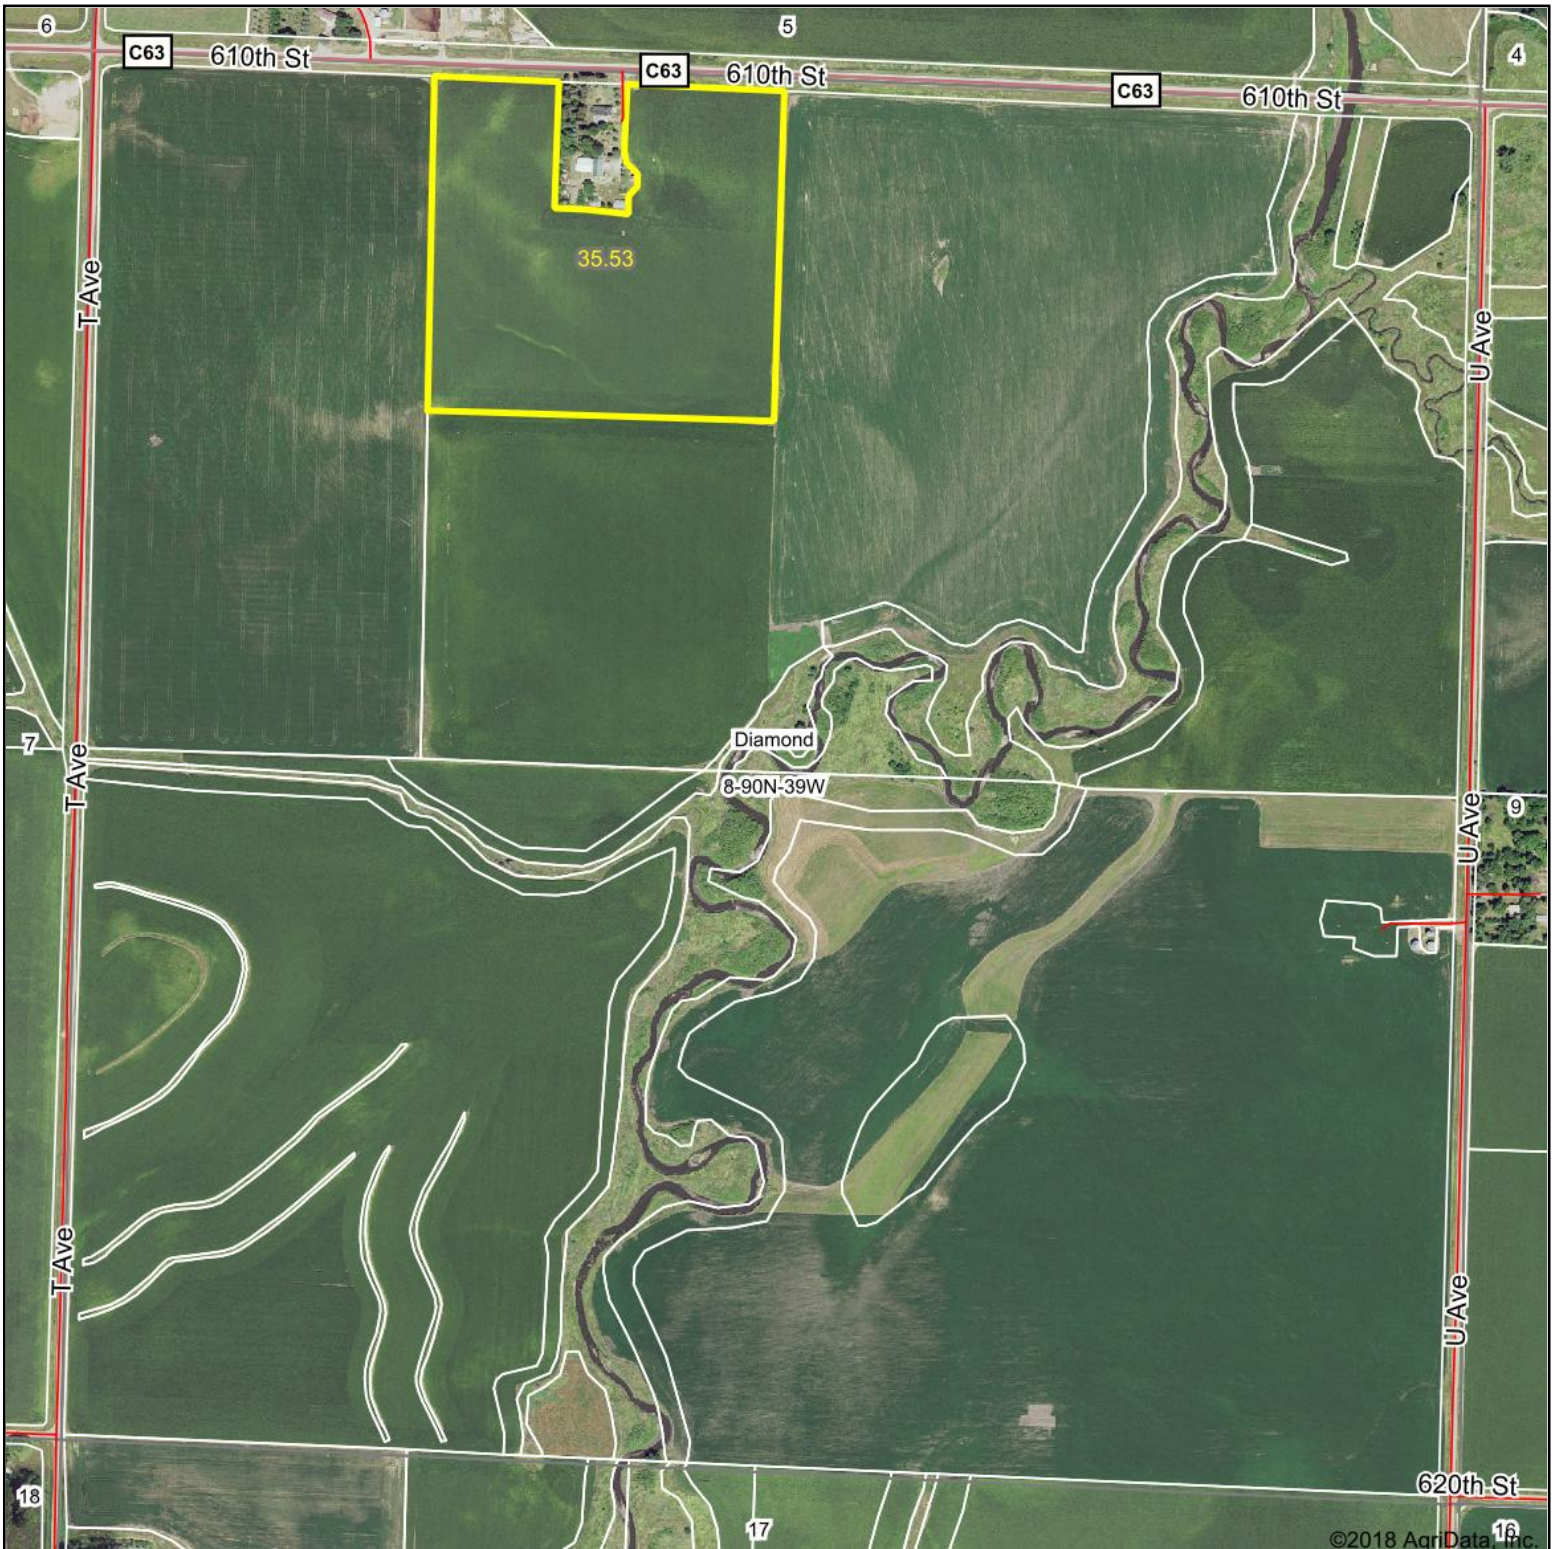

Aerial Map

& REAL ESTATE, INC
MIDWEST LAND
712-262-3110 MANAGEMENT

map center: 42° 37' 37.66, -95° 28' 35.73

8-90N-39W
Cherokee County
Iowa

Maps Provided By:

CUSTOMIZED ONLINE MAPPING
© AgriData, Inc. 2018 www.AgriDataInc.com