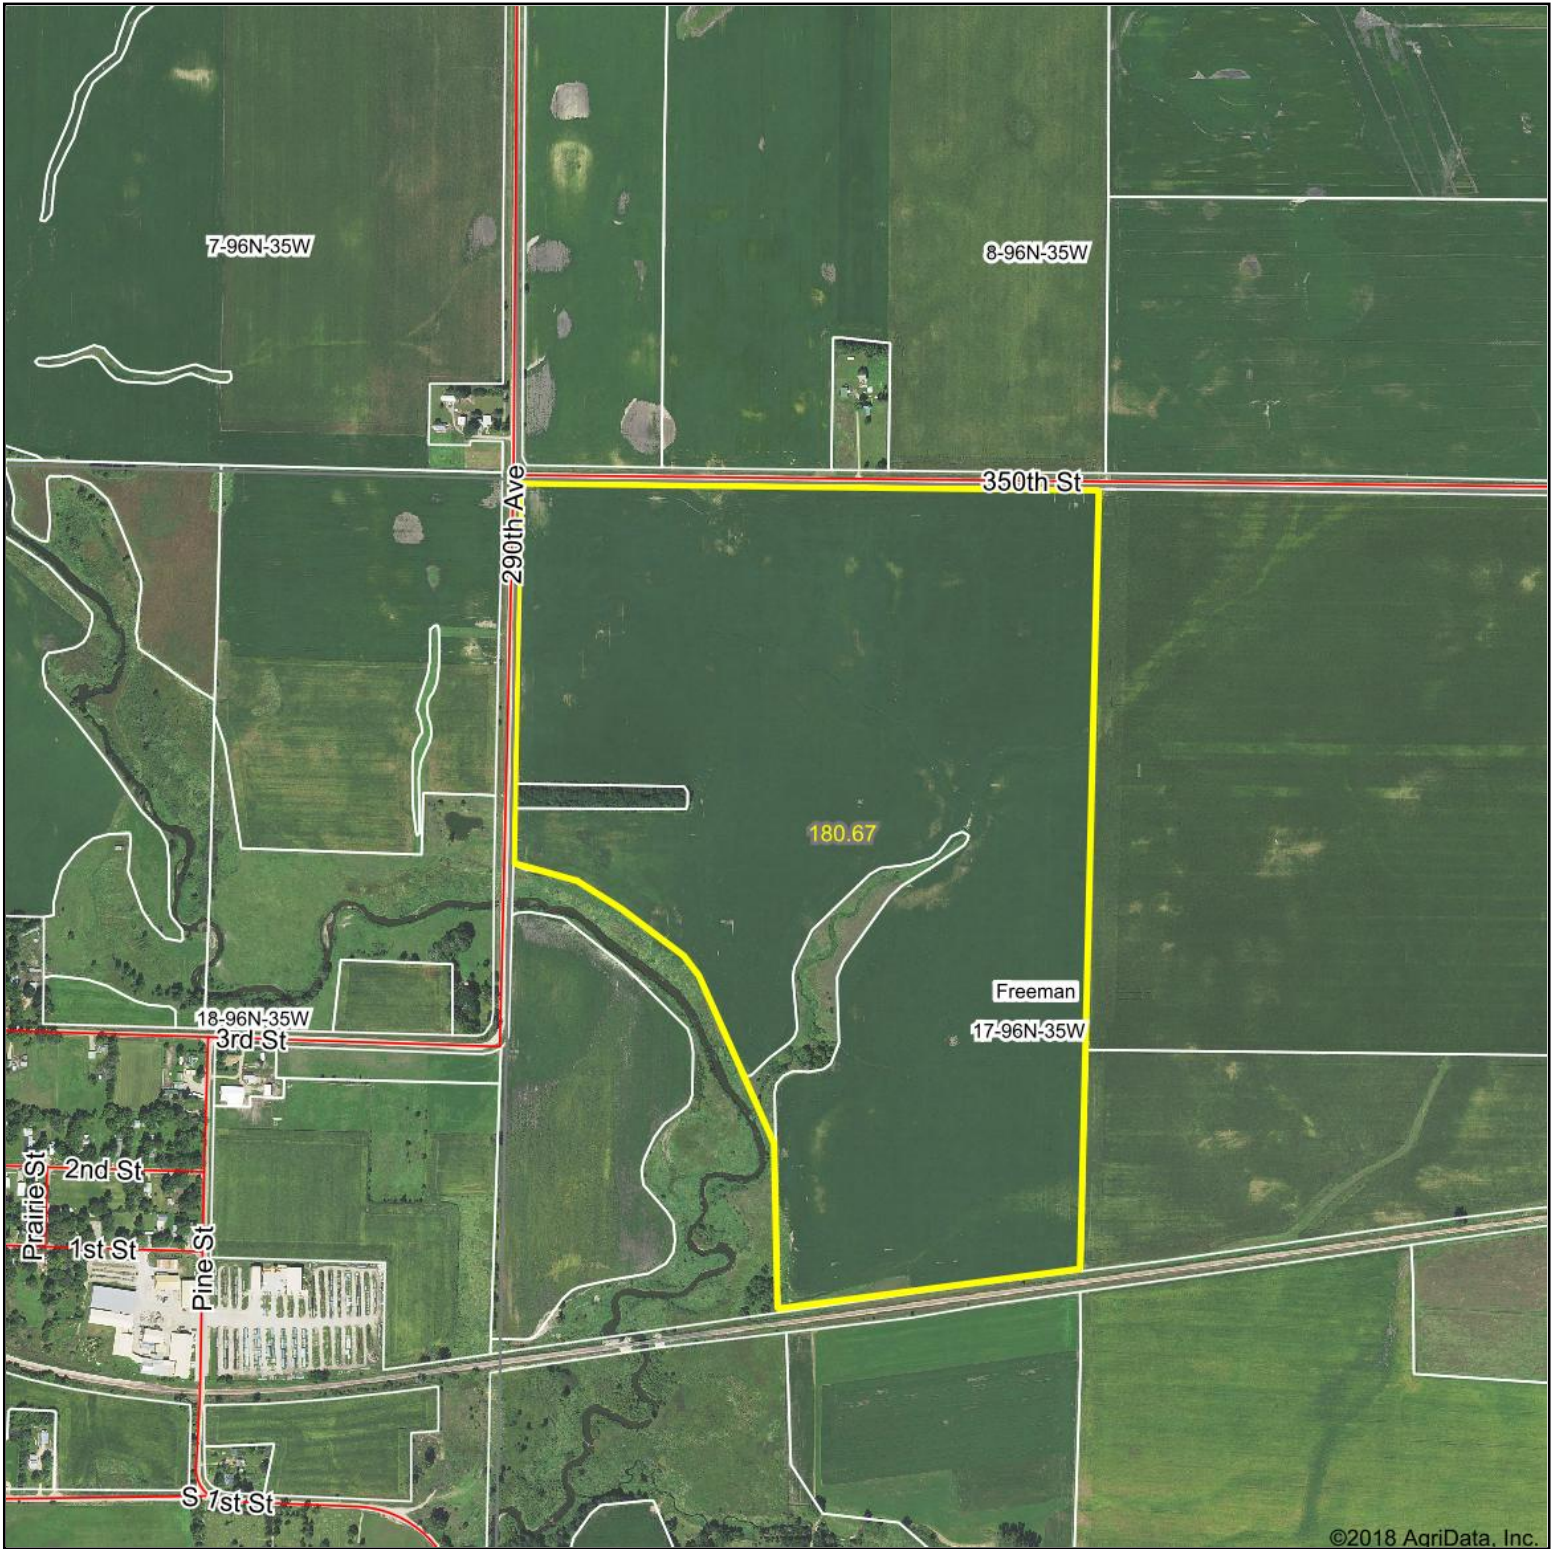

# Aerial Map

©2018 AgriData, Inc.

MIDWEST LAND & REAL ESTATE, INC  
712-262-3110 MANAGEMENT

map center: 43° 8' 14.92, -95° 0' 25.66

Maps Provided By:  
  
CUSTOMIZED ONLINE MAPPING  
© AgriData, Inc. 2018 www.AgriDataInc.com

17-96N-35W  
Clay County  
Iowa

3/26/2018