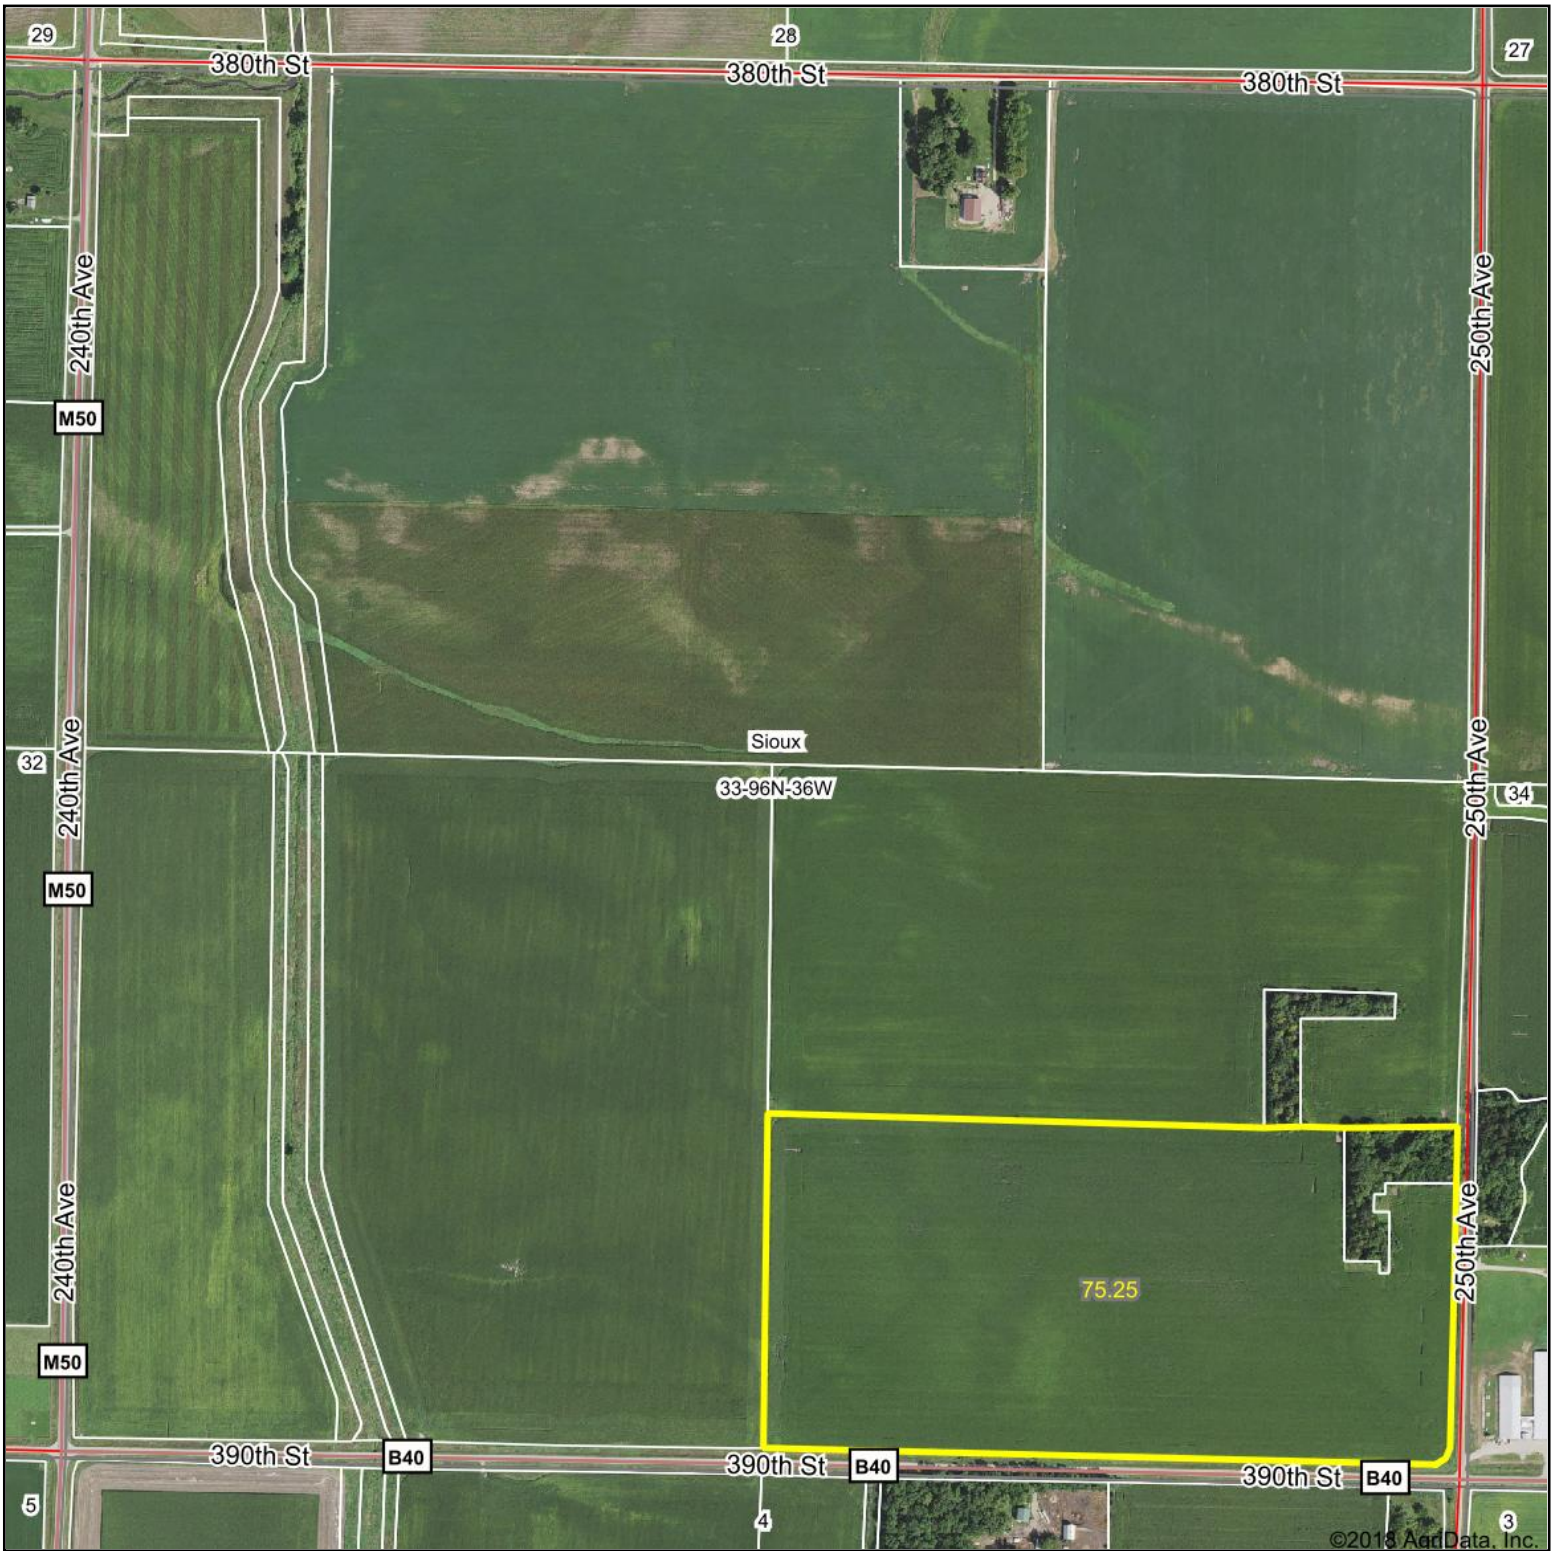

Aerial Map

©2018 AgriData, Inc.

MIDWEST LAND
MANAGEMENT
712-262-3110

map center: 43° 5' 26.15, -95° 6' 7.75

Maps Provided By:
surety
CUSTOMIZED ONLINE MAPPING
© Agridata, Inc. 2018 www.AgridataInc.com

33-96N-36W
Clay County
Iowa