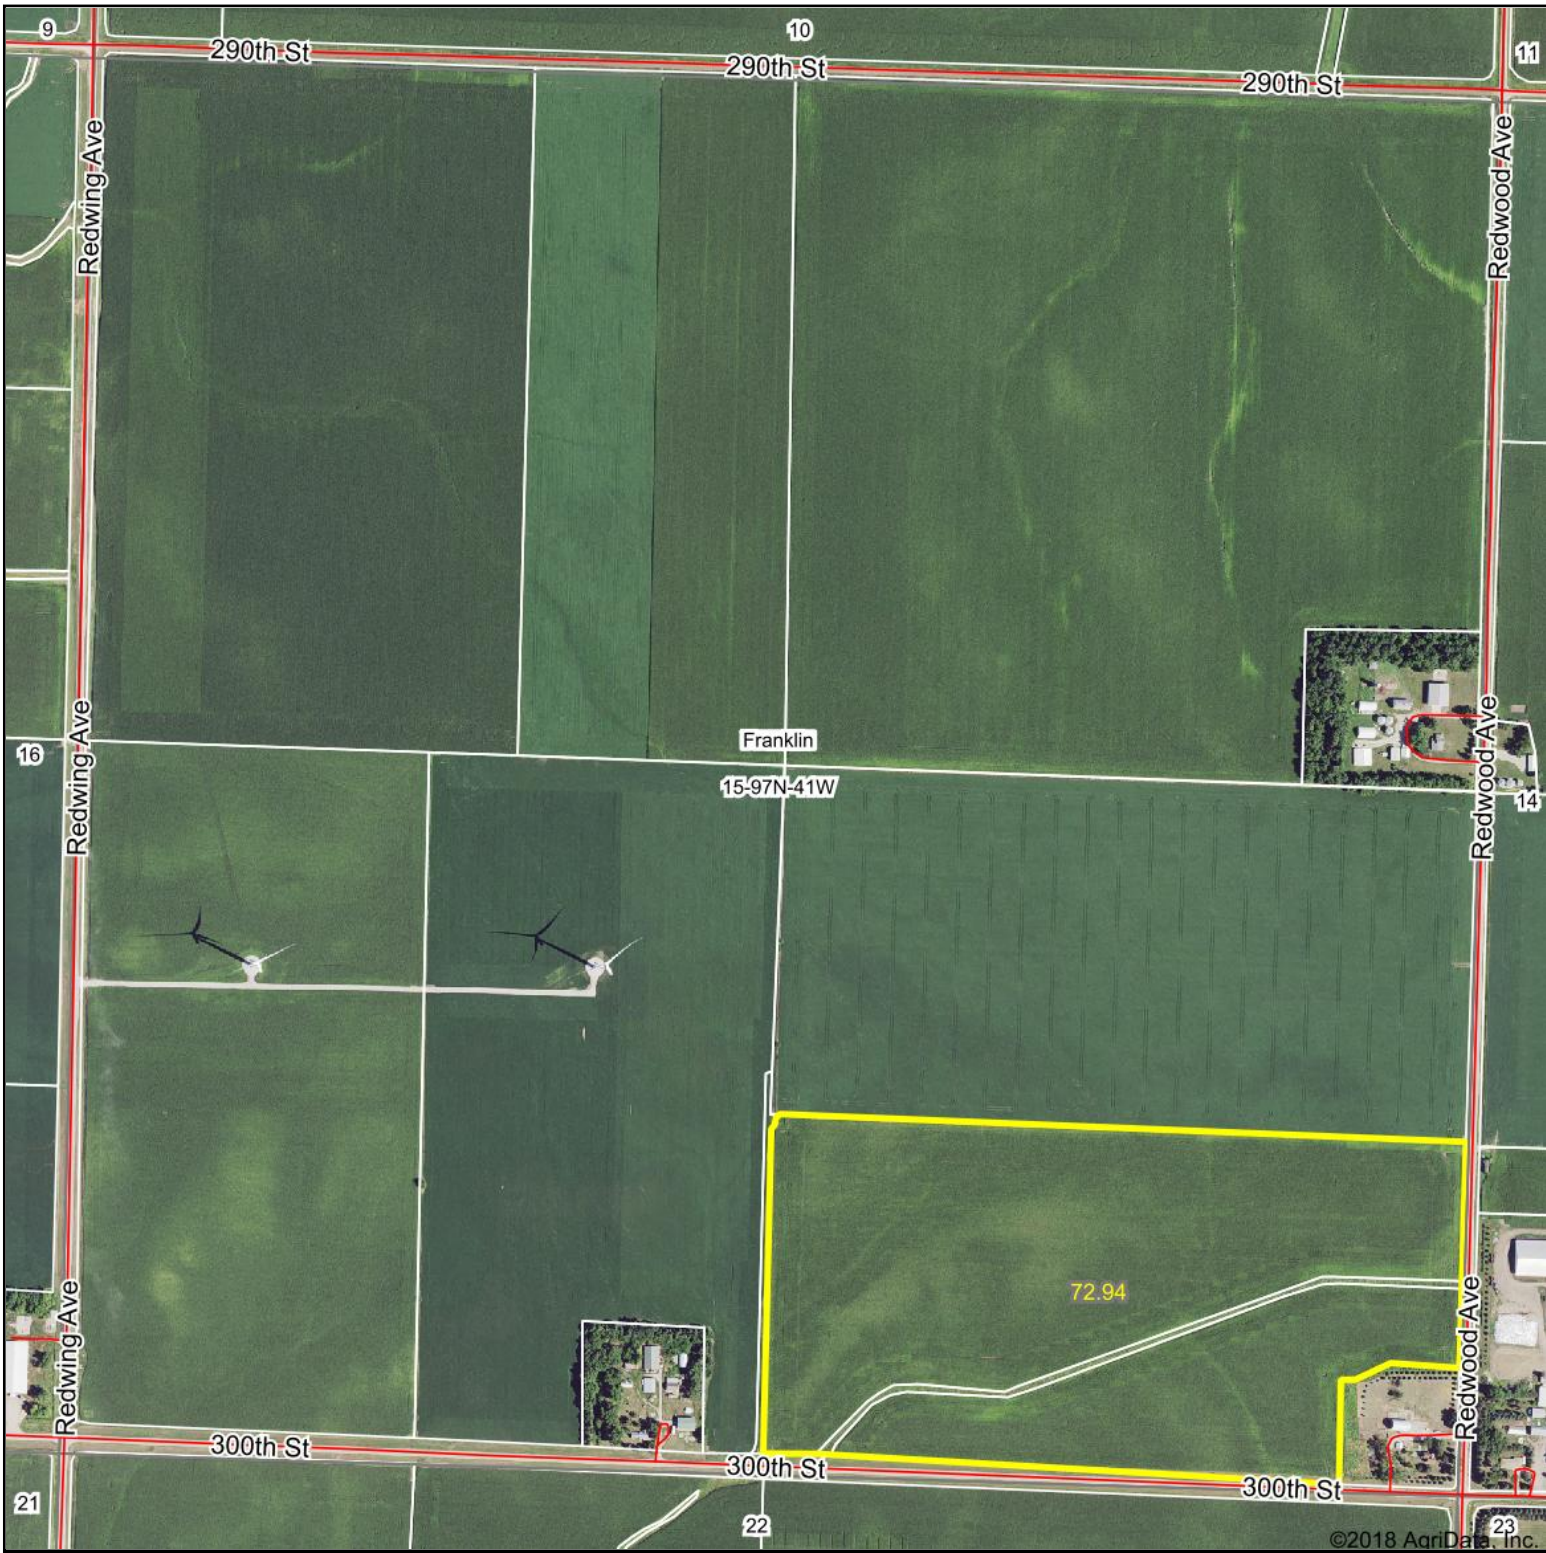

Aerial Map

©2018 AgriData, Inc.

MIDWEST LAND & REAL ESTATE, INC
712-262-3110 MANAGEMENT

map center: 43° 13' 19.79, -95° 40' 25.26

Maps Provided By:

CUSTOMIZED ONLINE MAPPING
© AgriData, Inc. 2018 www.AgriDataInc.com

15-97N-41W
Obrien County
Iowa

3/27/2018

Field borders provided by Farm Service Agency as of 5/21/2008.