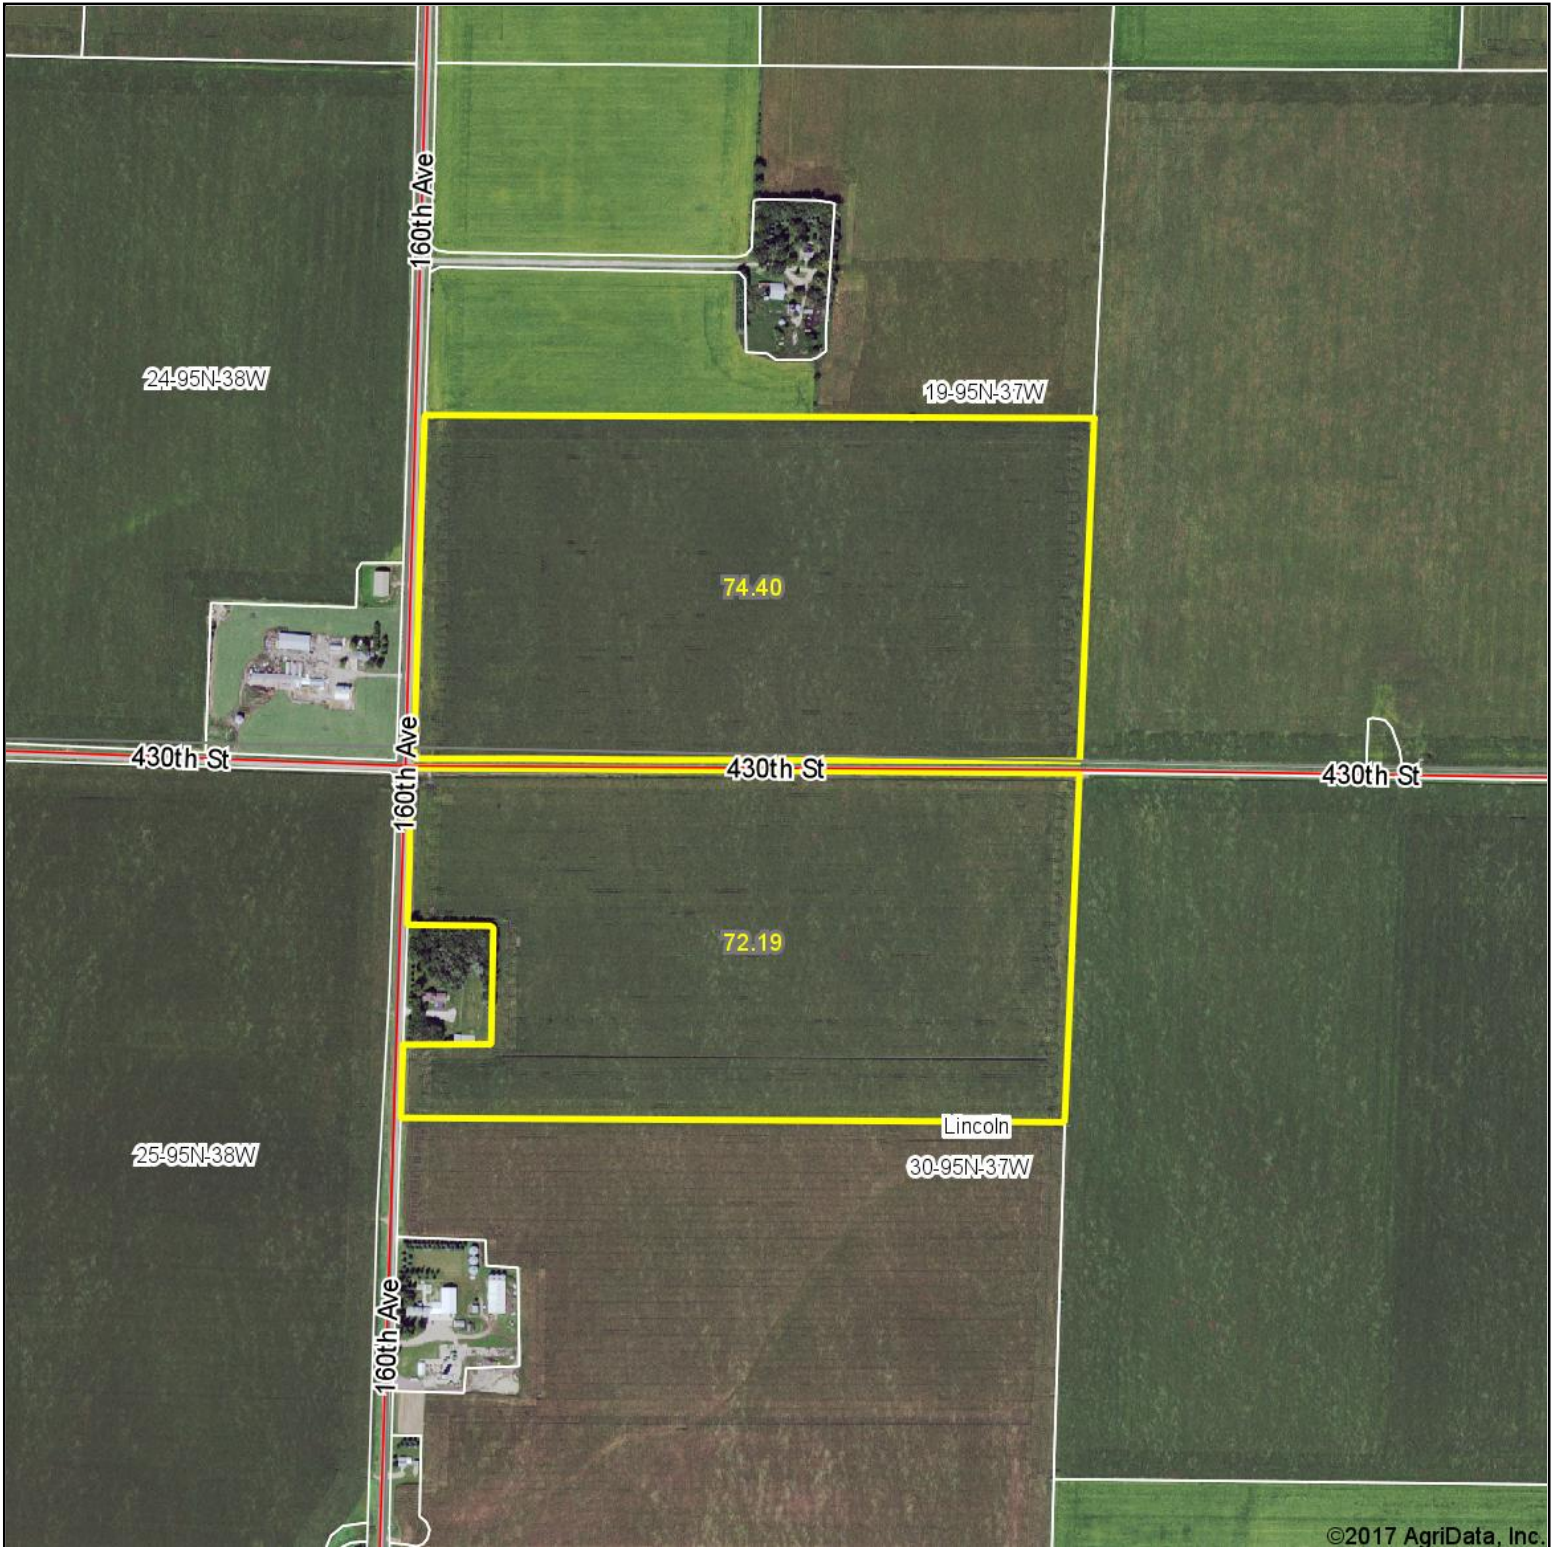

Aerial Map

©2017 AgriData, Inc.

& REAL ESTATE, INC
MIDWEST LAND
712-262-3110 MANAGEMENT

map center: 43° 1' 29.81, -95° 15' 52.82

Maps Provided By:
 **surety**
CUSTOMIZED ONLINE MAPPING
© AgriData, Inc. 2017 www.AgriDataInc.com

30-95N-37W
Clay County
Iowa

8/15/2017