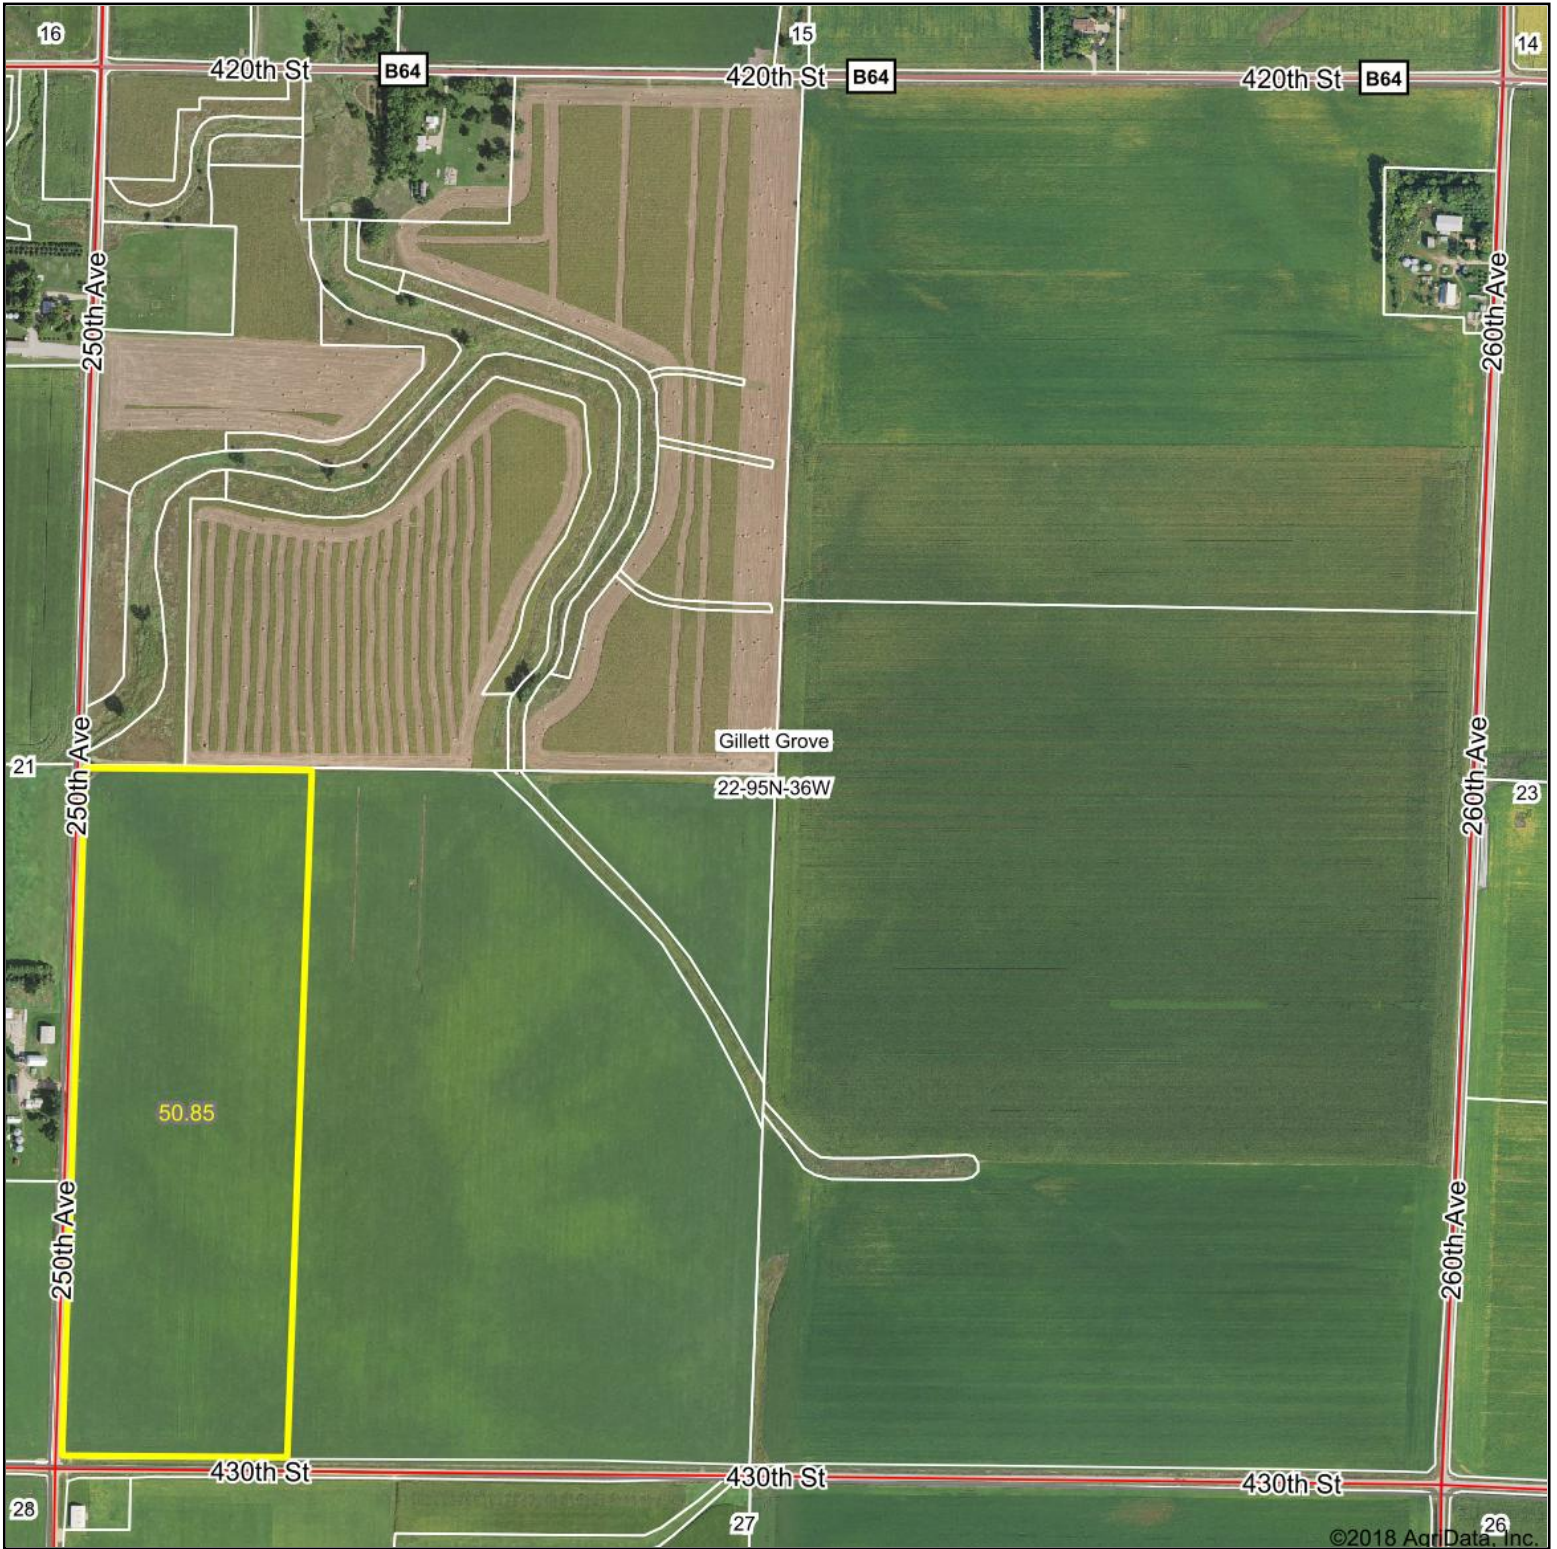

Aerial Map

©2018 AgriData, Inc.

MIDWEST LAND & REAL ESTATE, INC
712-262-3110 MANAGEMENT

map center: 43° 1' 56.2, -95° 4' 58.89

Maps Provided By:

CUSTOMIZED ONLINE MAPPING
© AgriData, Inc. 2018 www.AgriDataInc.com

22-95N-36W
Clay County
Iowa

7/30/2018