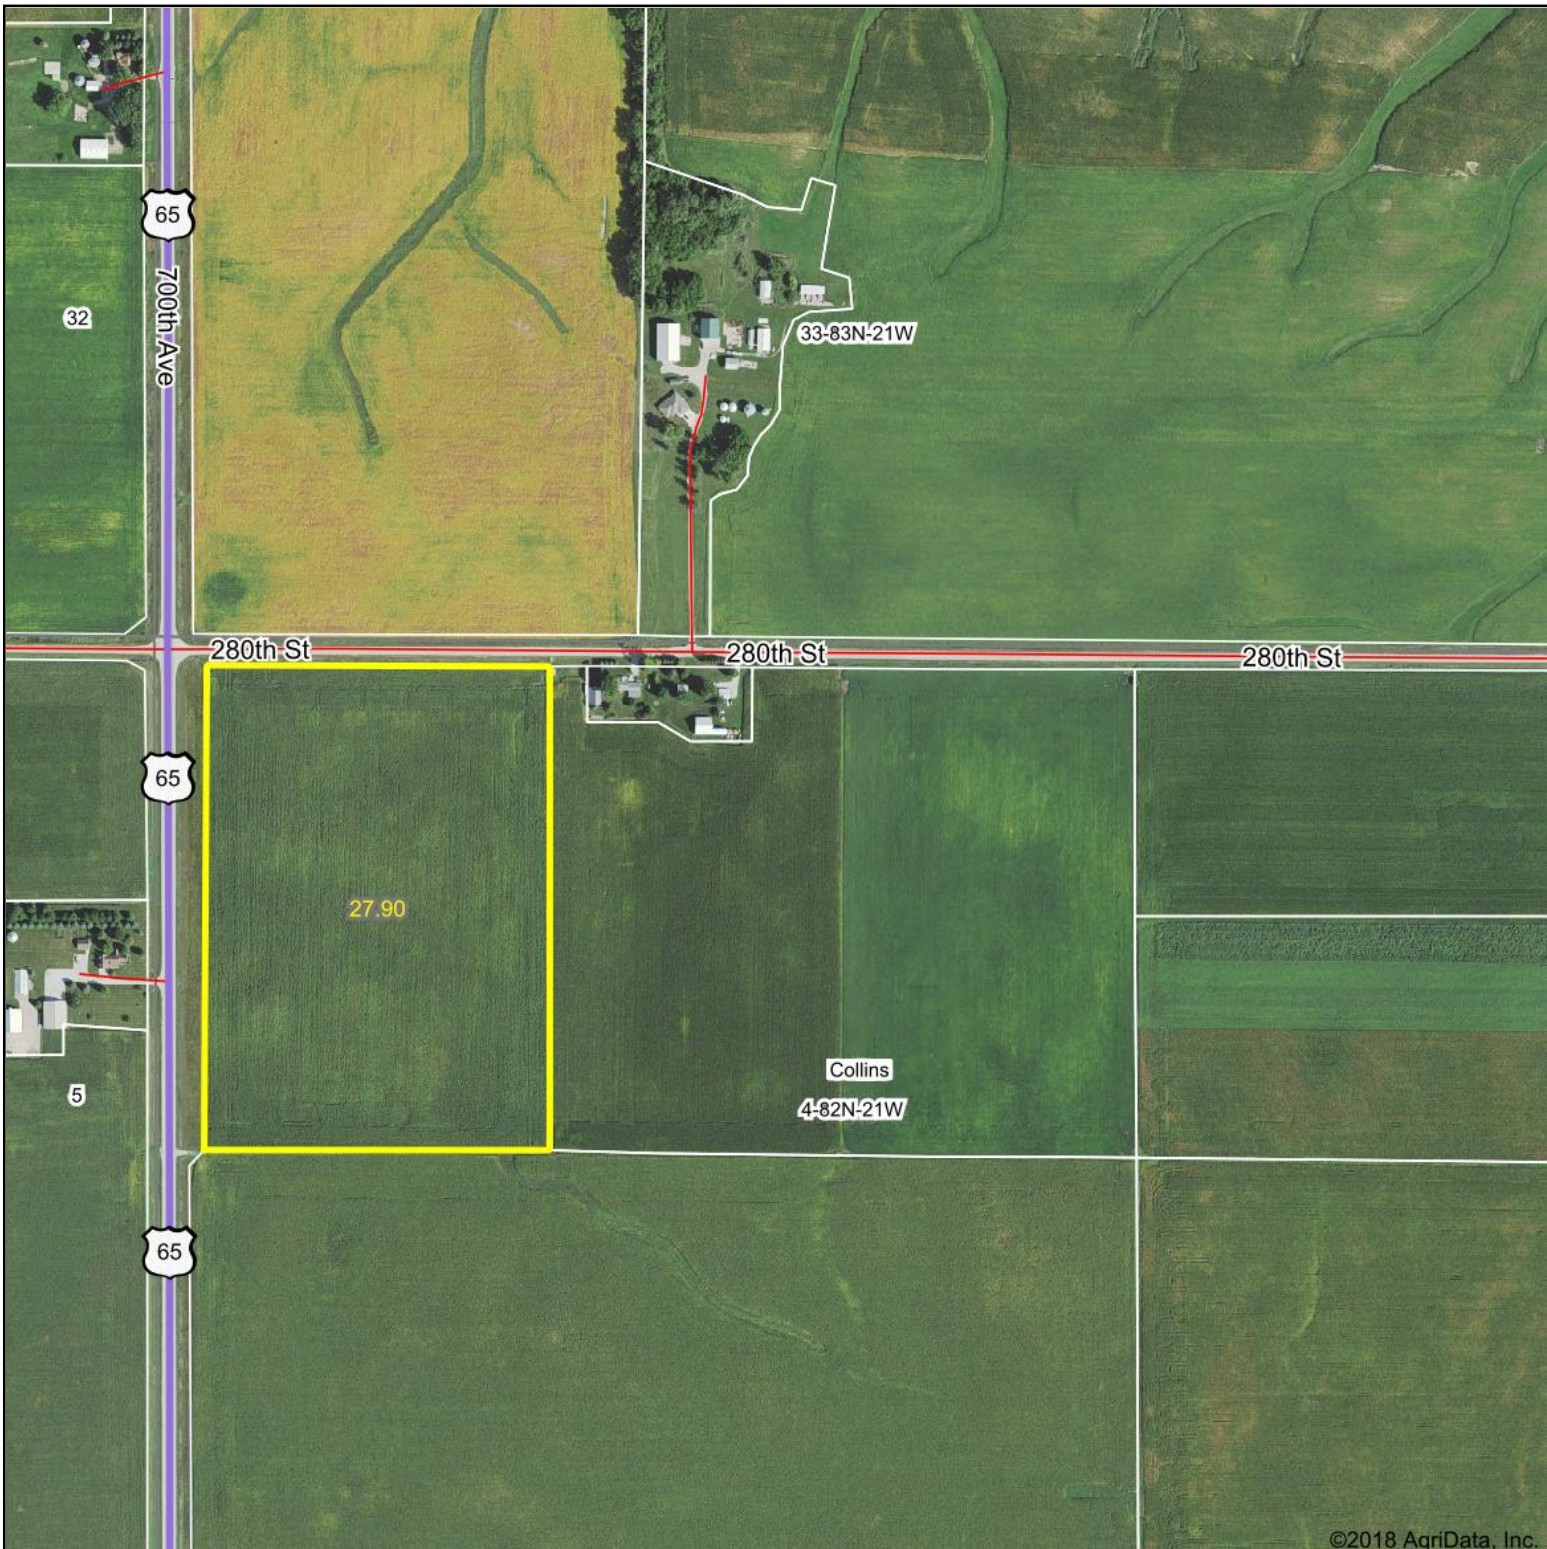

Aerial Map

©2018 AgriData, Inc.

& REAL ESTATE, INC
MIDWEST LAND
712-262-3110 MANAGEMENT

map center: 41° 56' 56.65, -93° 18' 11.76

Maps Provided By:

CUSTOMIZED ONLINE MAPPING
© AgriData, Inc. 2018 www.AgriDataInc.com

4-82N-21W
Story County
Iowa

3/13/2018