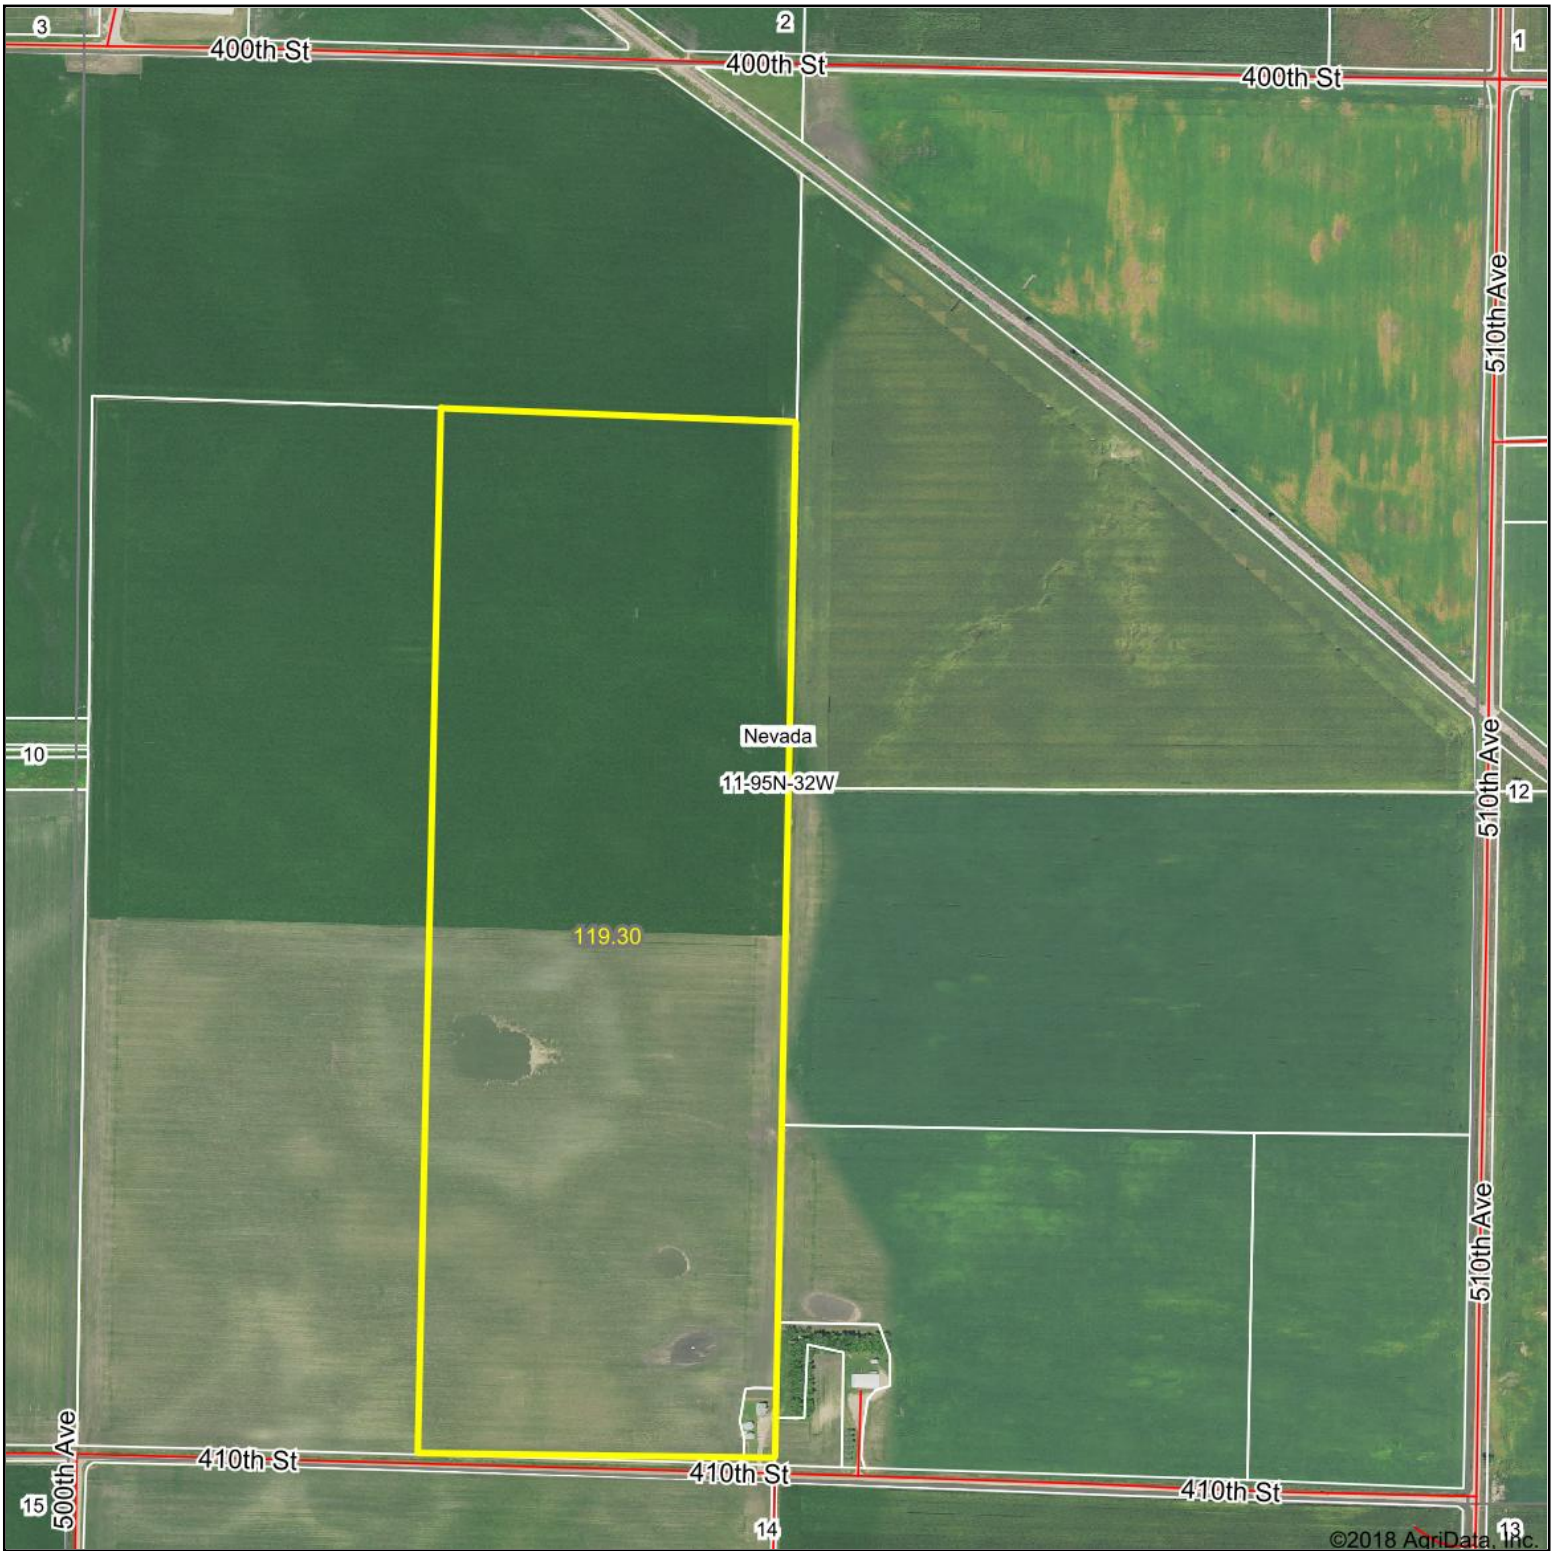

Aerial Map

& REAL ESTATE, INC
MIDWEST LAND
712-262-3110 MANAGEMENT

map center: 43° 3' 36.54, -94° 35' 24.63

11-95N-32W
Palo Alto County
Iowa

9/27/2018

Maps Provided By:

CUSTOMIZED ONLINE MAPPING
© AgriData, Inc. 2018 www.AgriDataInc.com