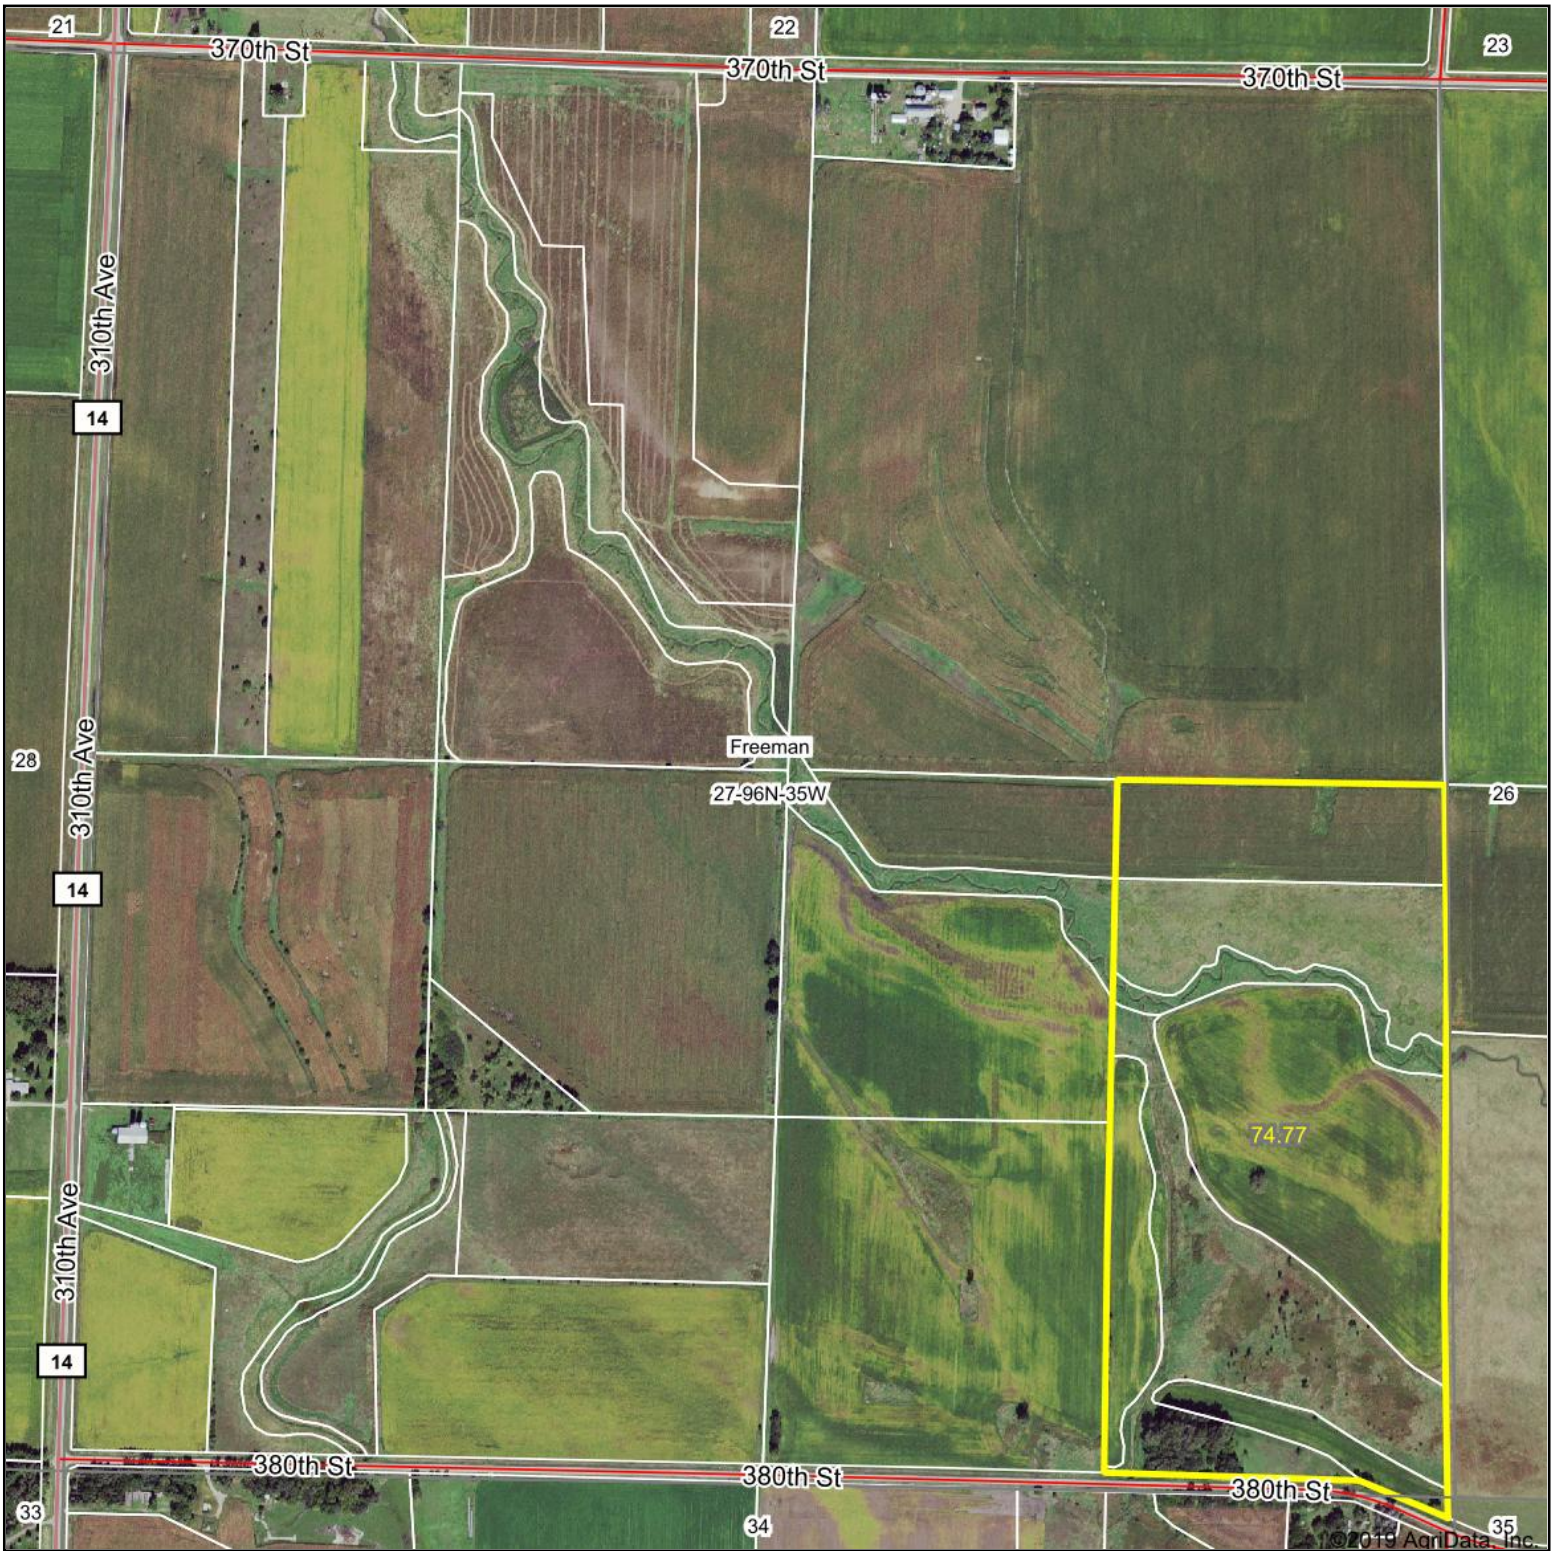

Aerial Map

MIDWEST LAND
712-262-3110 MANAGEMENT

map center: 43° 6' 17.55, -94° 57' 46.9

Maps Provided By:
surety
CUSTOMIZED ONLINE MAPPING
© AgriData, Inc. 2019 www.AgridataInc.com

27-96N-35W
Clay County
Iowa