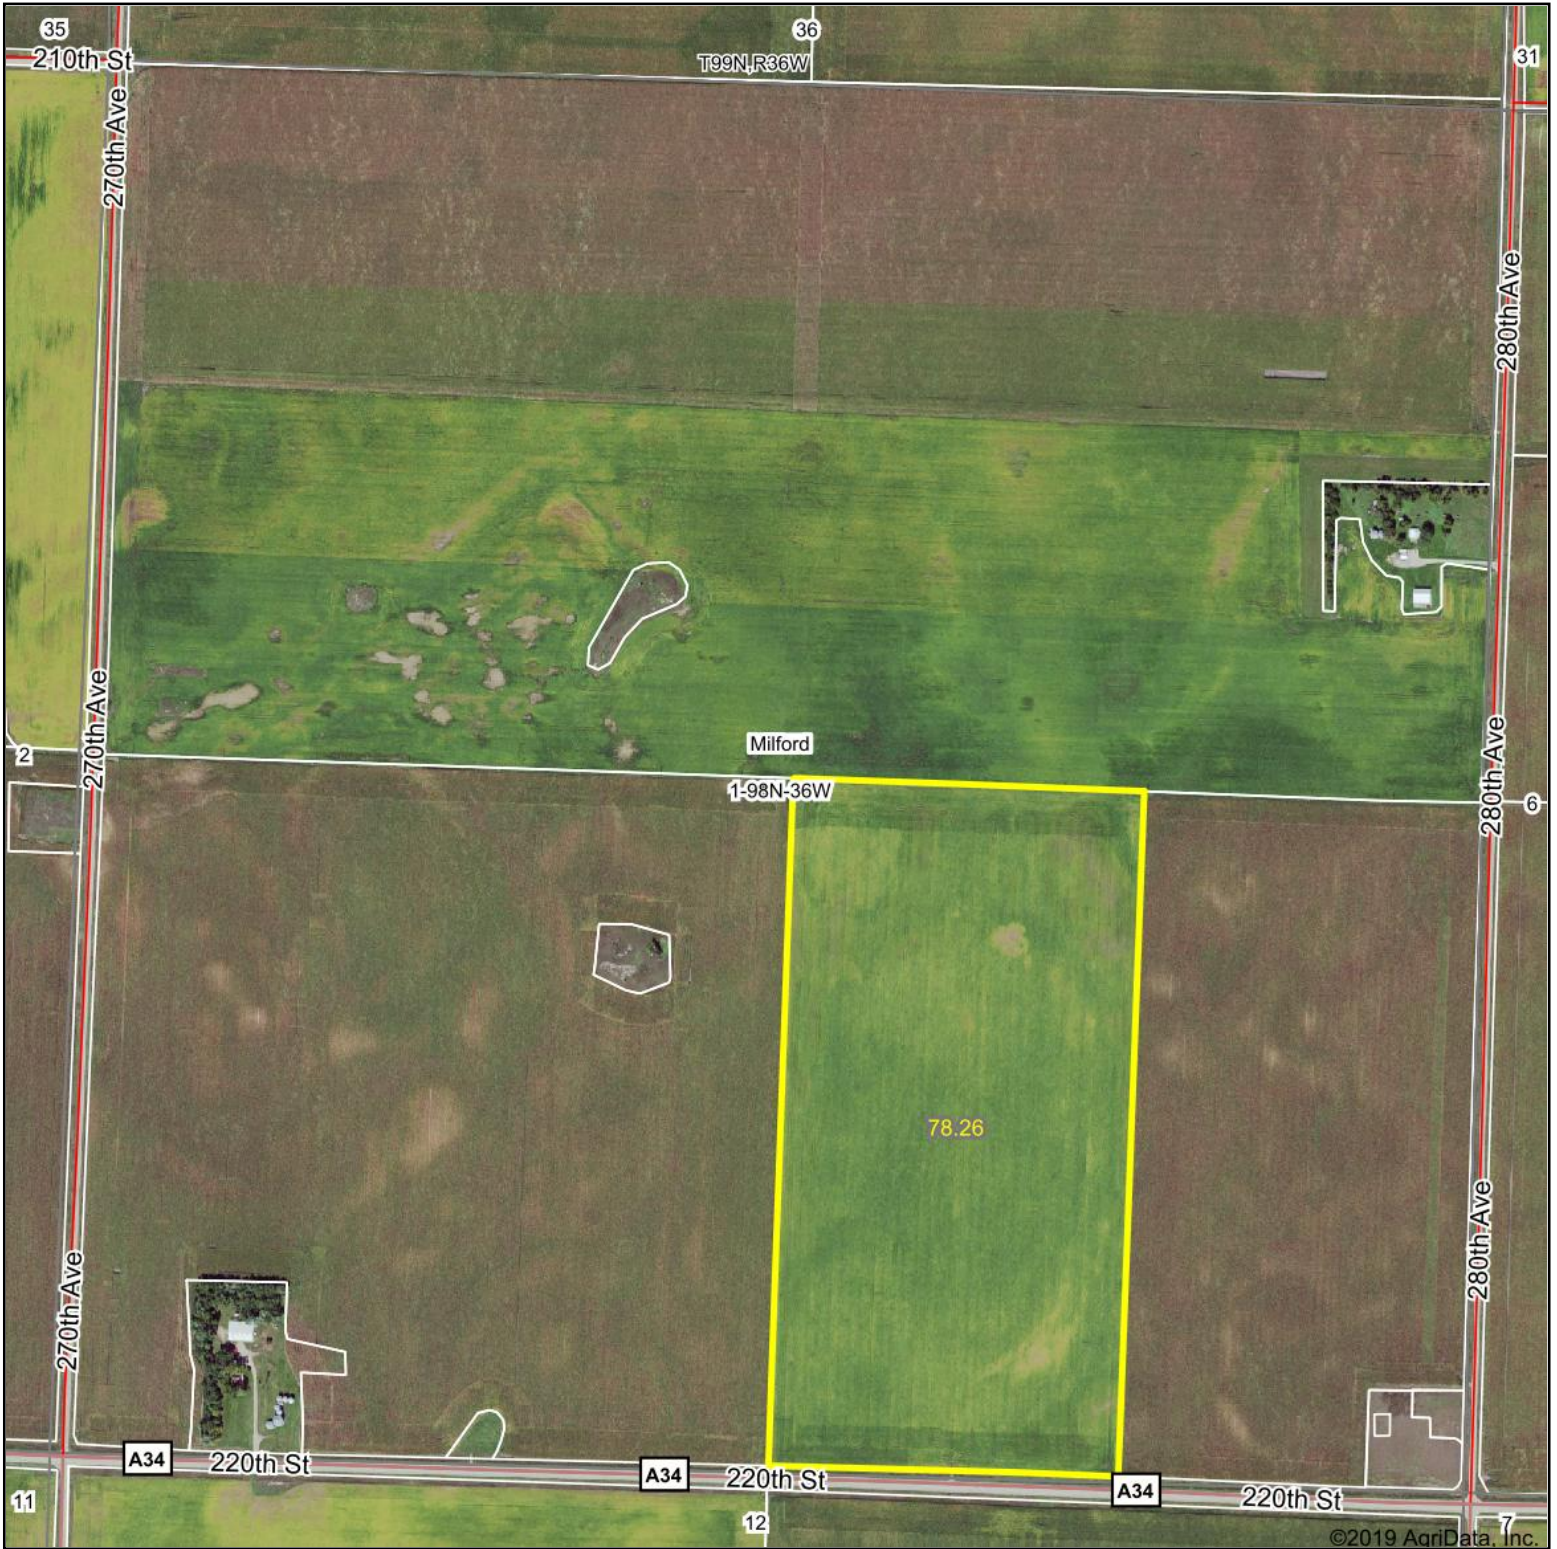

Aerial Map

©2019 AgriData, Inc.

MIDWEST LAND
712-262-3110 MANAGEMENT

map center: 43° 20' 6.11, -95° 2' 34.09

1-98N-36W
Dickinson County
Iowa

Maps Provided By:
surety
CUSTOMIZED ONLINE MAPPING
© AgriData, Inc. 2019 www.AgriDataInc.com