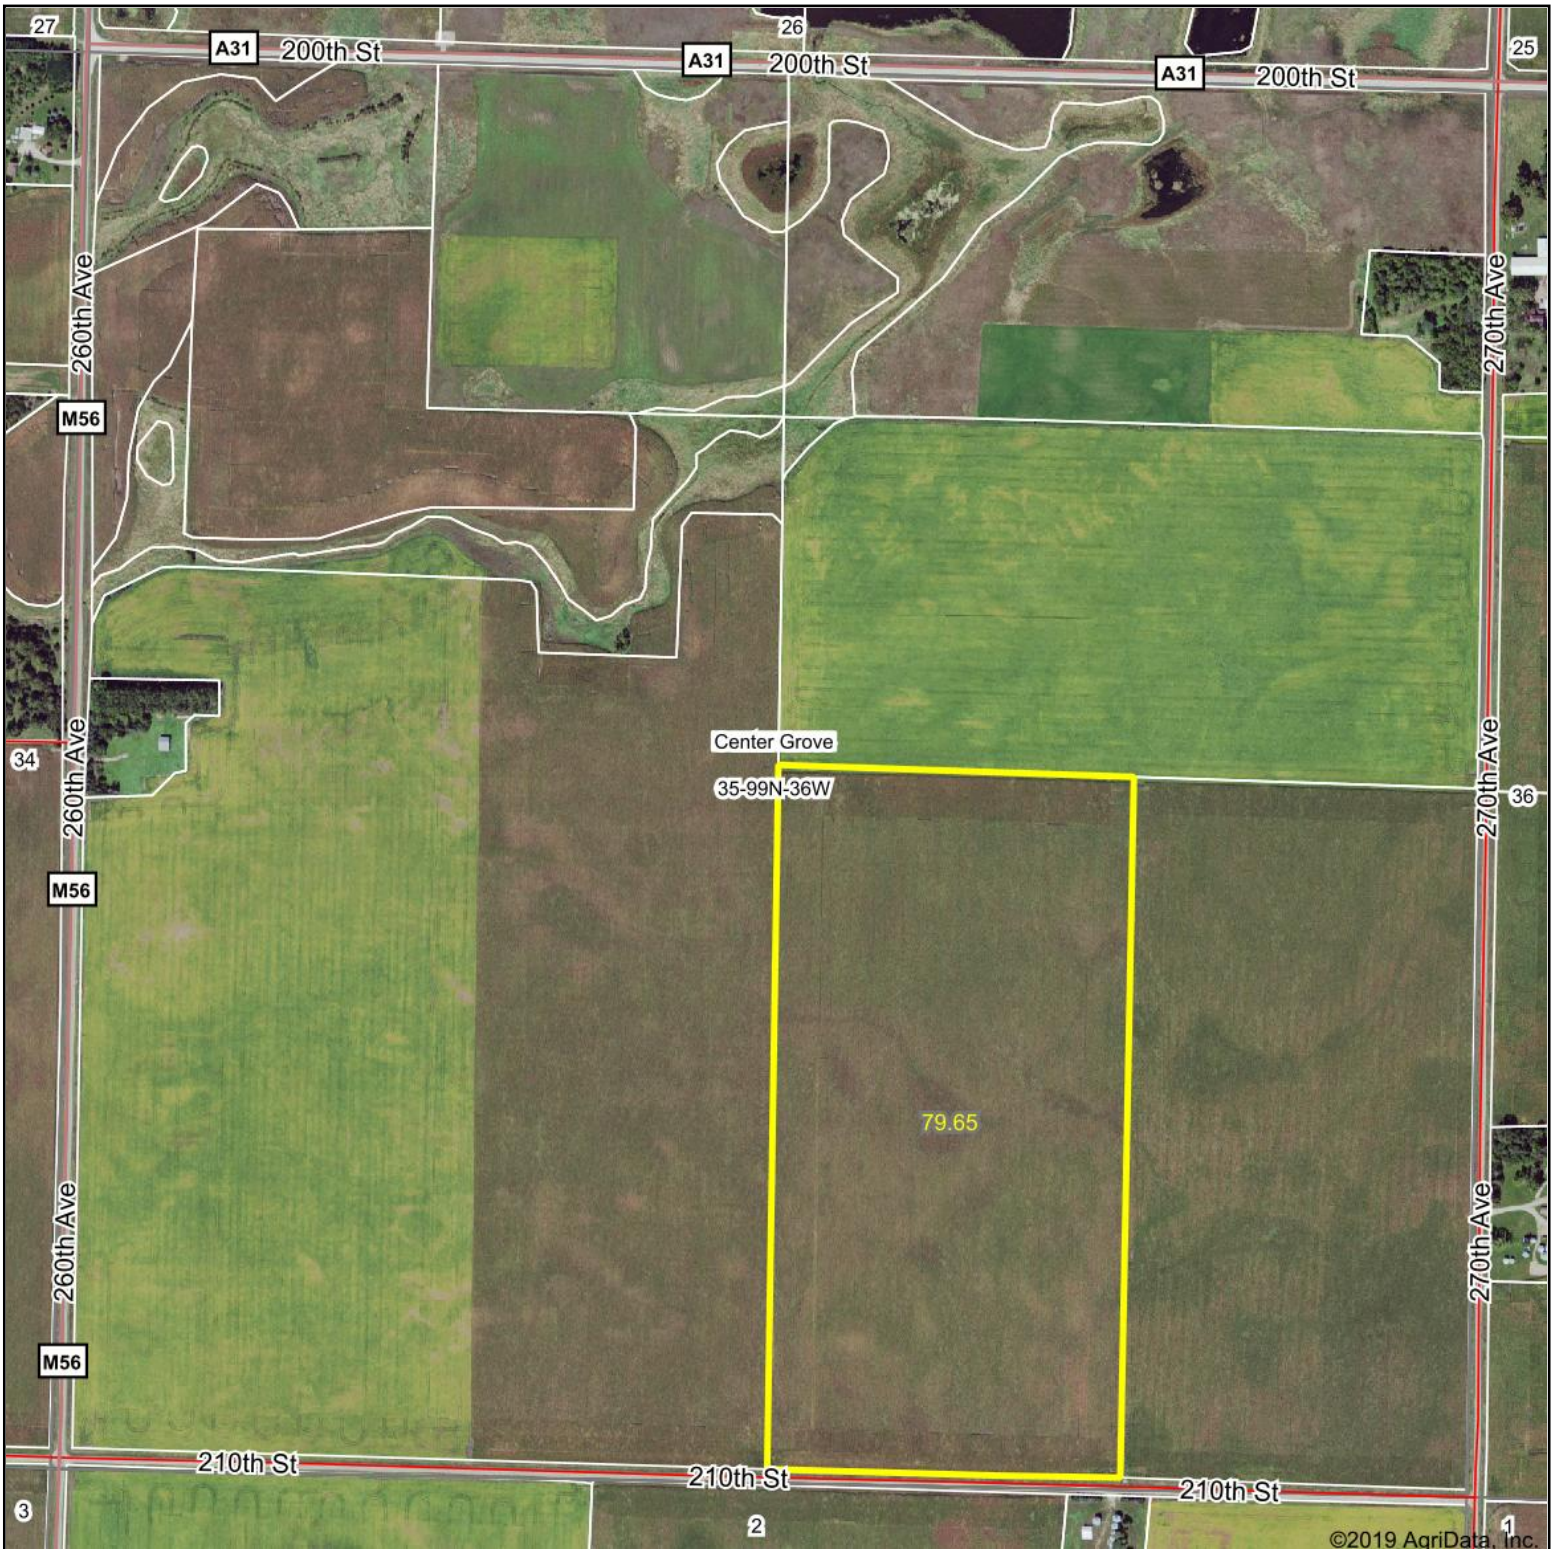

Aerial Map

©2019 AgriData, Inc.

MIDWEST LAND
712-262-3110 MANAGEMENT

map center: 43° 20' 57.99, -95° 3' 44.71

35-99N-36W
Dickinson County
Iowa

Maps Provided By:
surety
CUSTOMIZED ONLINE MAPPING
© AgriData, Inc. 2019 www.AgriDataInc.com