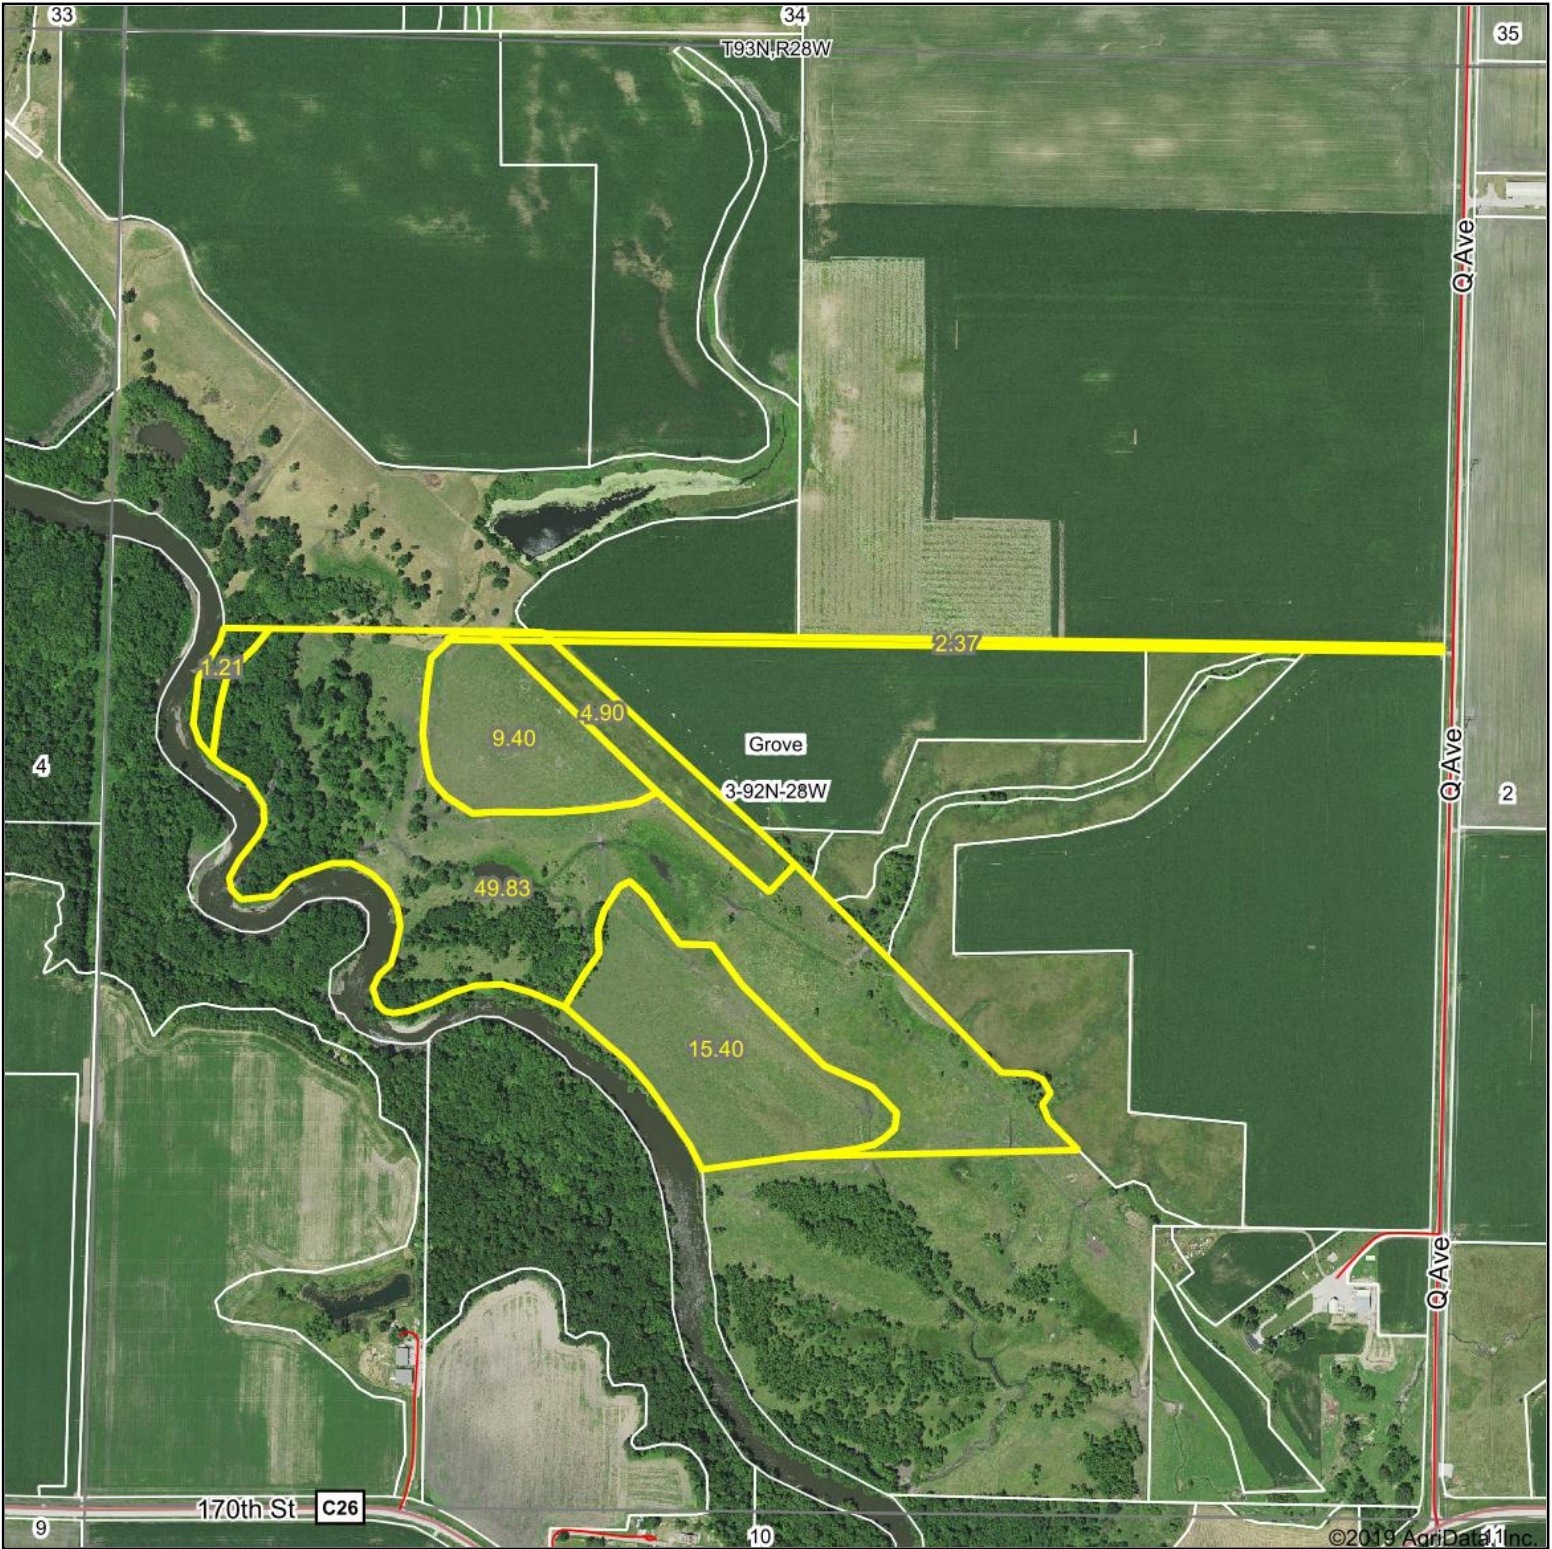

Aerial Map

©2019 AgriData, Inc.

MIDWEST LAND
MANAGEMENT
712-262-3110

Map Center: 42° 48' 42.94, -94° 8' 22.13

3-92N-28W
Humboldt County
Iowa

7/16/2019

Maps Provided By:
surety
CUSTOMIZED ONLINE MAPPING
© AgriData, Inc. 2019 www.AgriDataInc.com

Field borders provided by Farm Service Agency as of 5/21/2008.