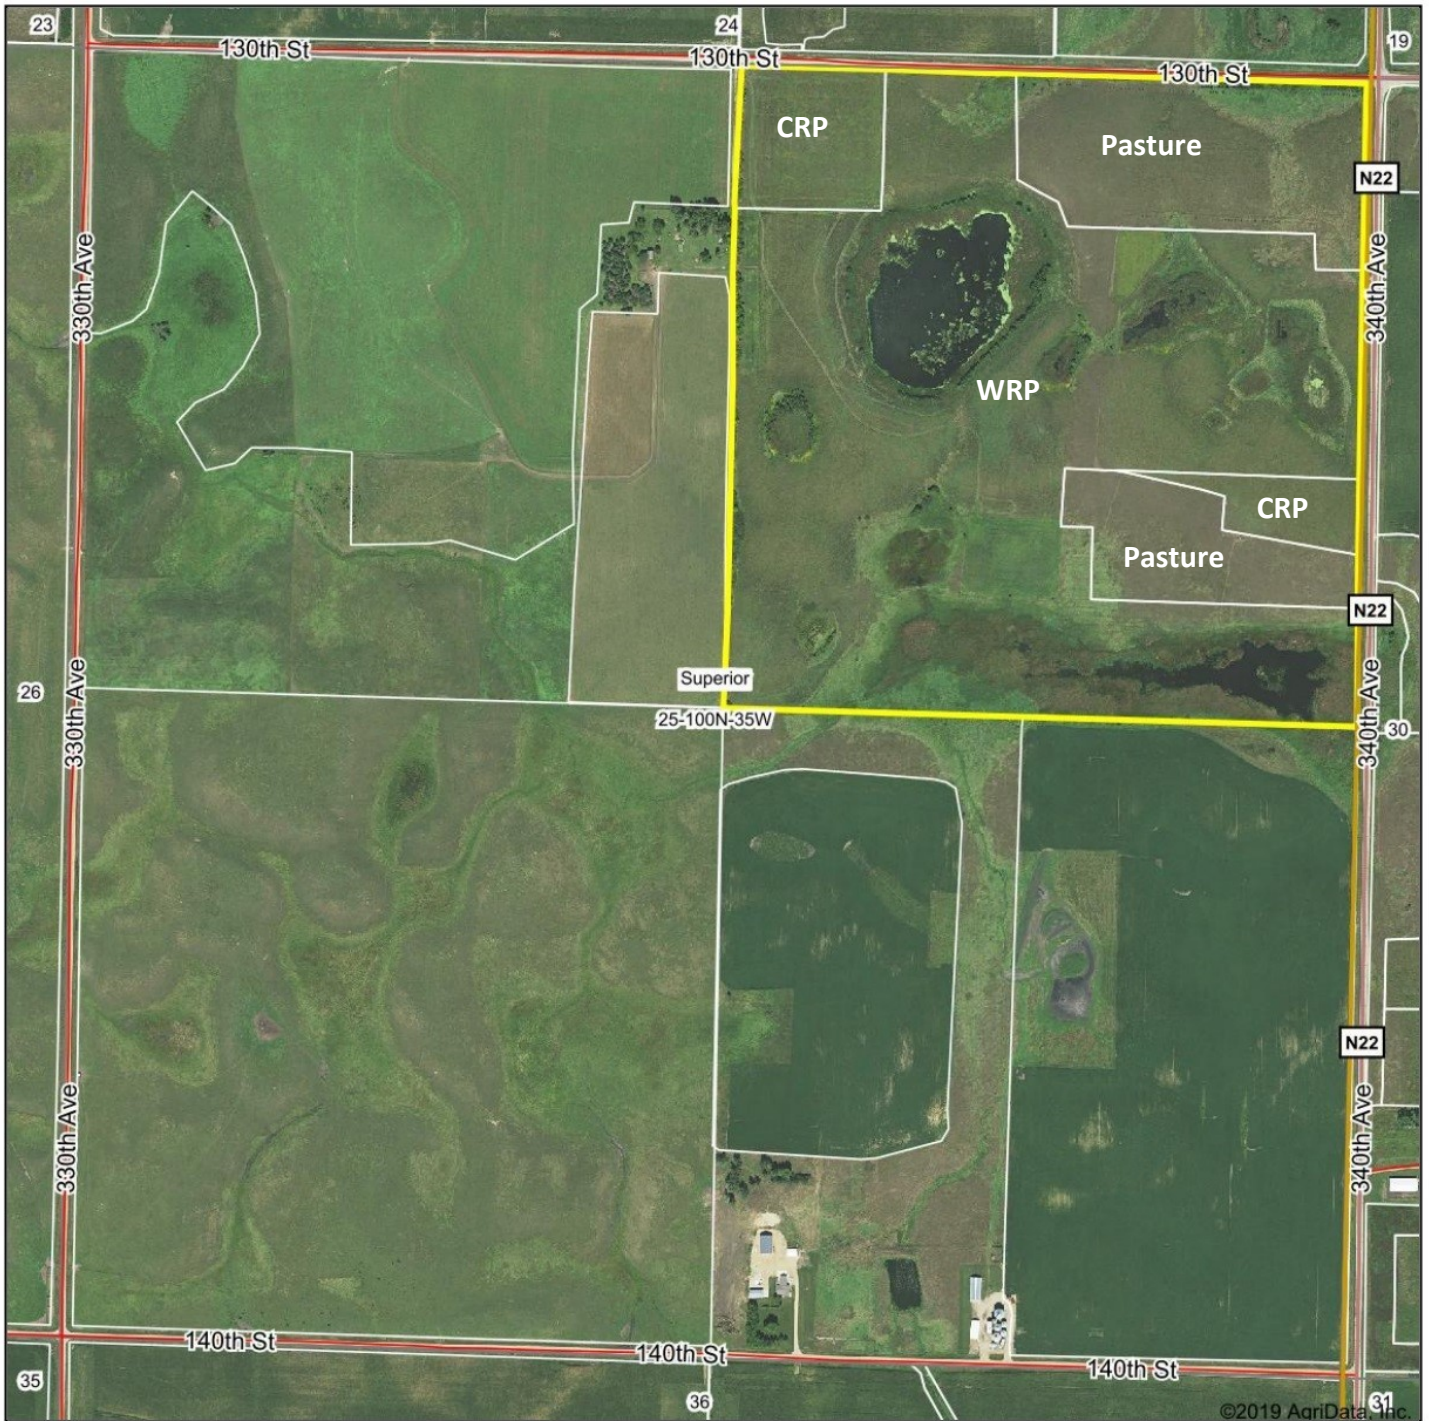

Aerial Map

©2019 AgriData, Inc.

MIDWEST LAND
712-262-3110 MANAGEMENT

Map Center: 43° 27' 7.5, -94° 55' 28.61

25-100N-35W
Dickinson County
Iowa

8/13/2019

Maps Provided By:
surety
CUSTOMIZED ONLINE MAPPING
© AgriData, Inc. 2019 www.AgriDataInc.com

Field borders provided by Farm Service Agency as of 5/21/2008.