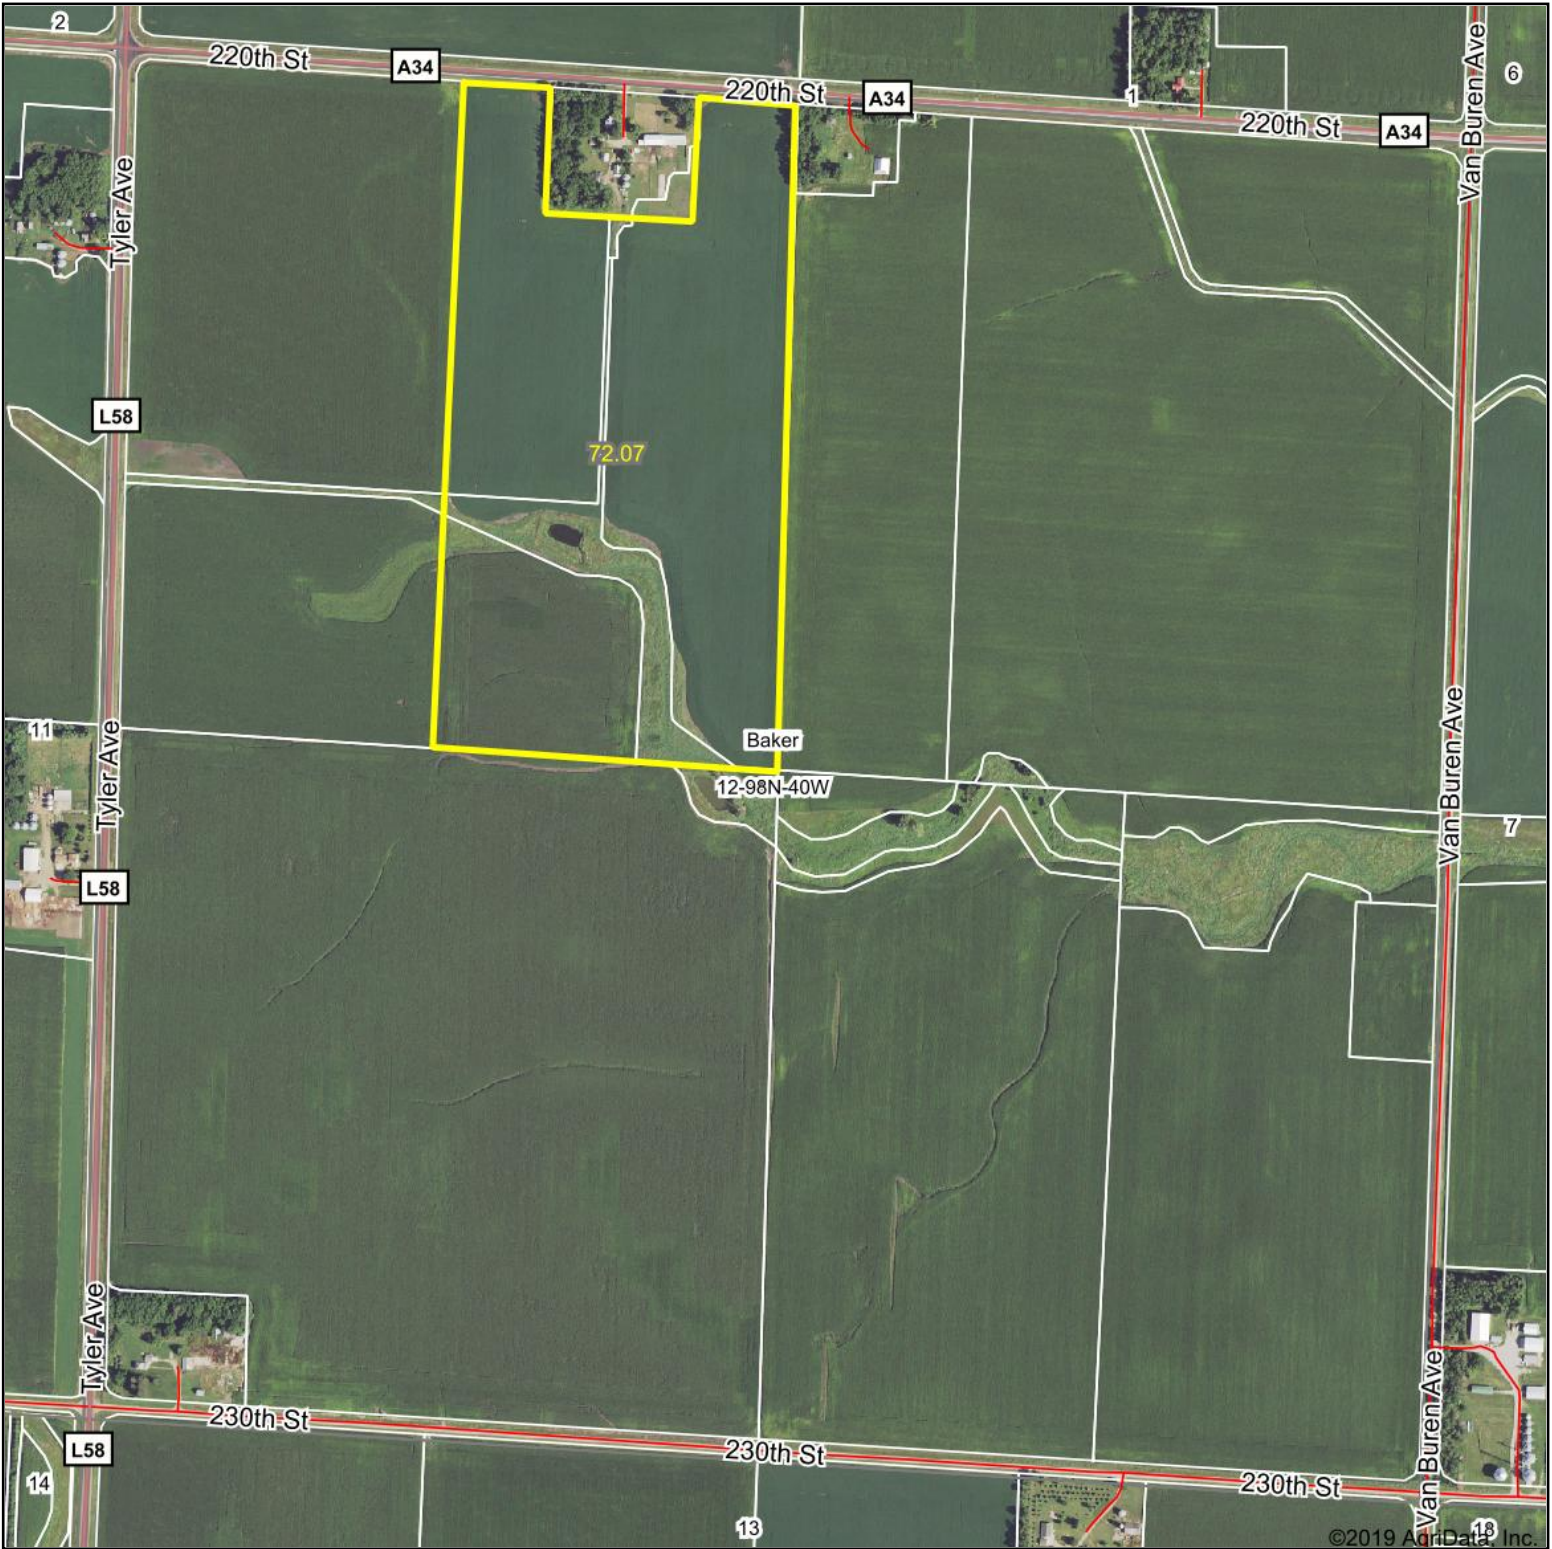

Aerial Map

& REAL ESTATE, INC
MIDWEST LAND
712-262-3110 MANAGEMENT

Map Center: 43° 19' 16.01, -95° 30' 55.16

12-98N-40W
Osceola County
Iowa

1/31/2020

Maps Provided By:

CUSTOMIZED ONLINE MAPPING
© AgriData, Inc. 2019 www.AgriDataInc.com

Field borders provided by Farm Service Agency as of 5/21/2008.