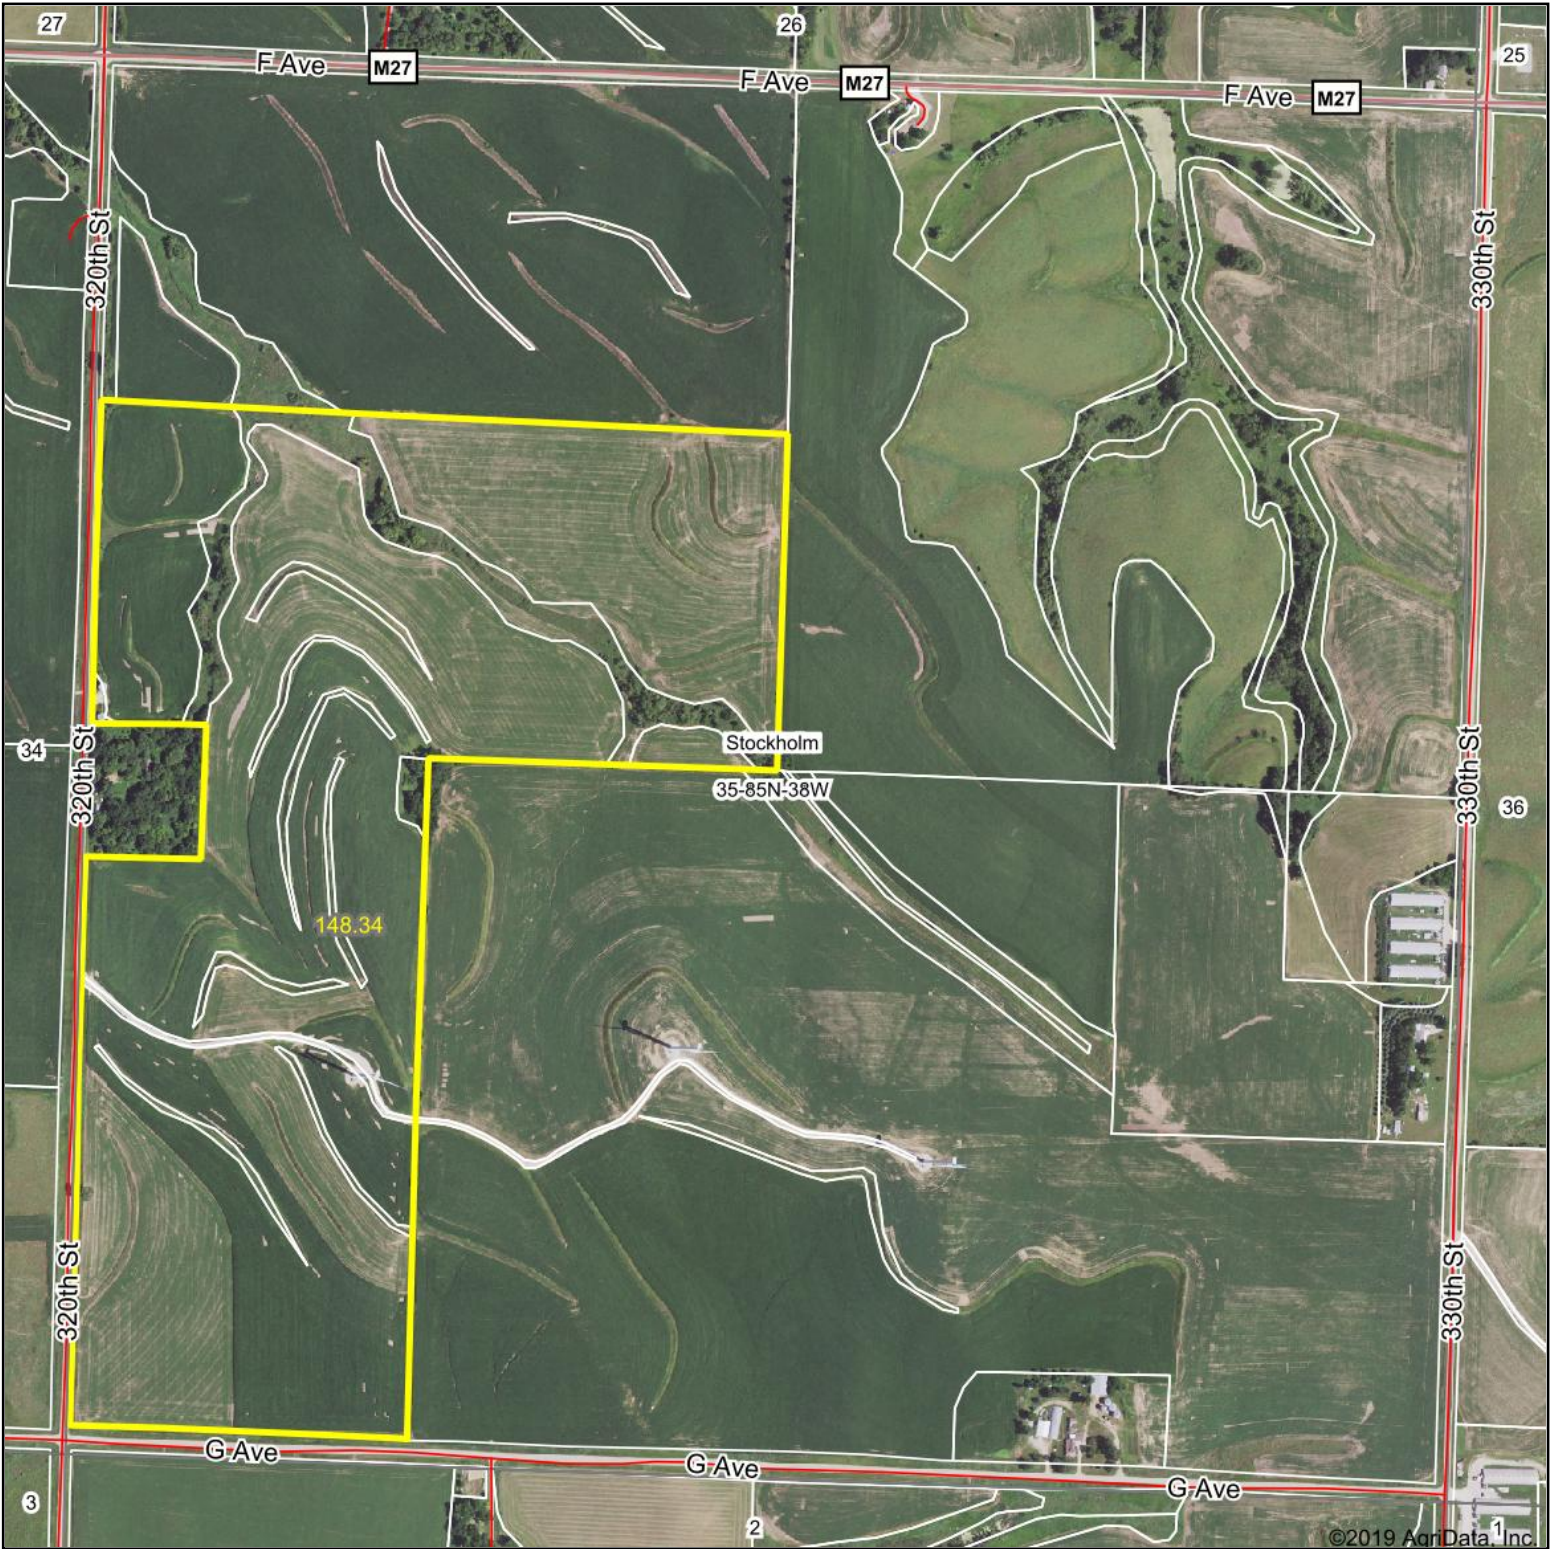

Aerial Map

& REAL ESTATE, INC
MIDWEST LAND
712-262-3110 MANAGEMENT

Map Center: 42° 7' 53.23, -95° 14' 11.27

35-85N-38W
Crawford County
Iowa

2/3/2020

Maps Provided By:
 **surety**
CUSTOMIZED ONLINE MAPPING
© AgriData, Inc. 2019 www.AgriDataInc.com

Field borders provided by Farm Service Agency as of 5/21/2008.