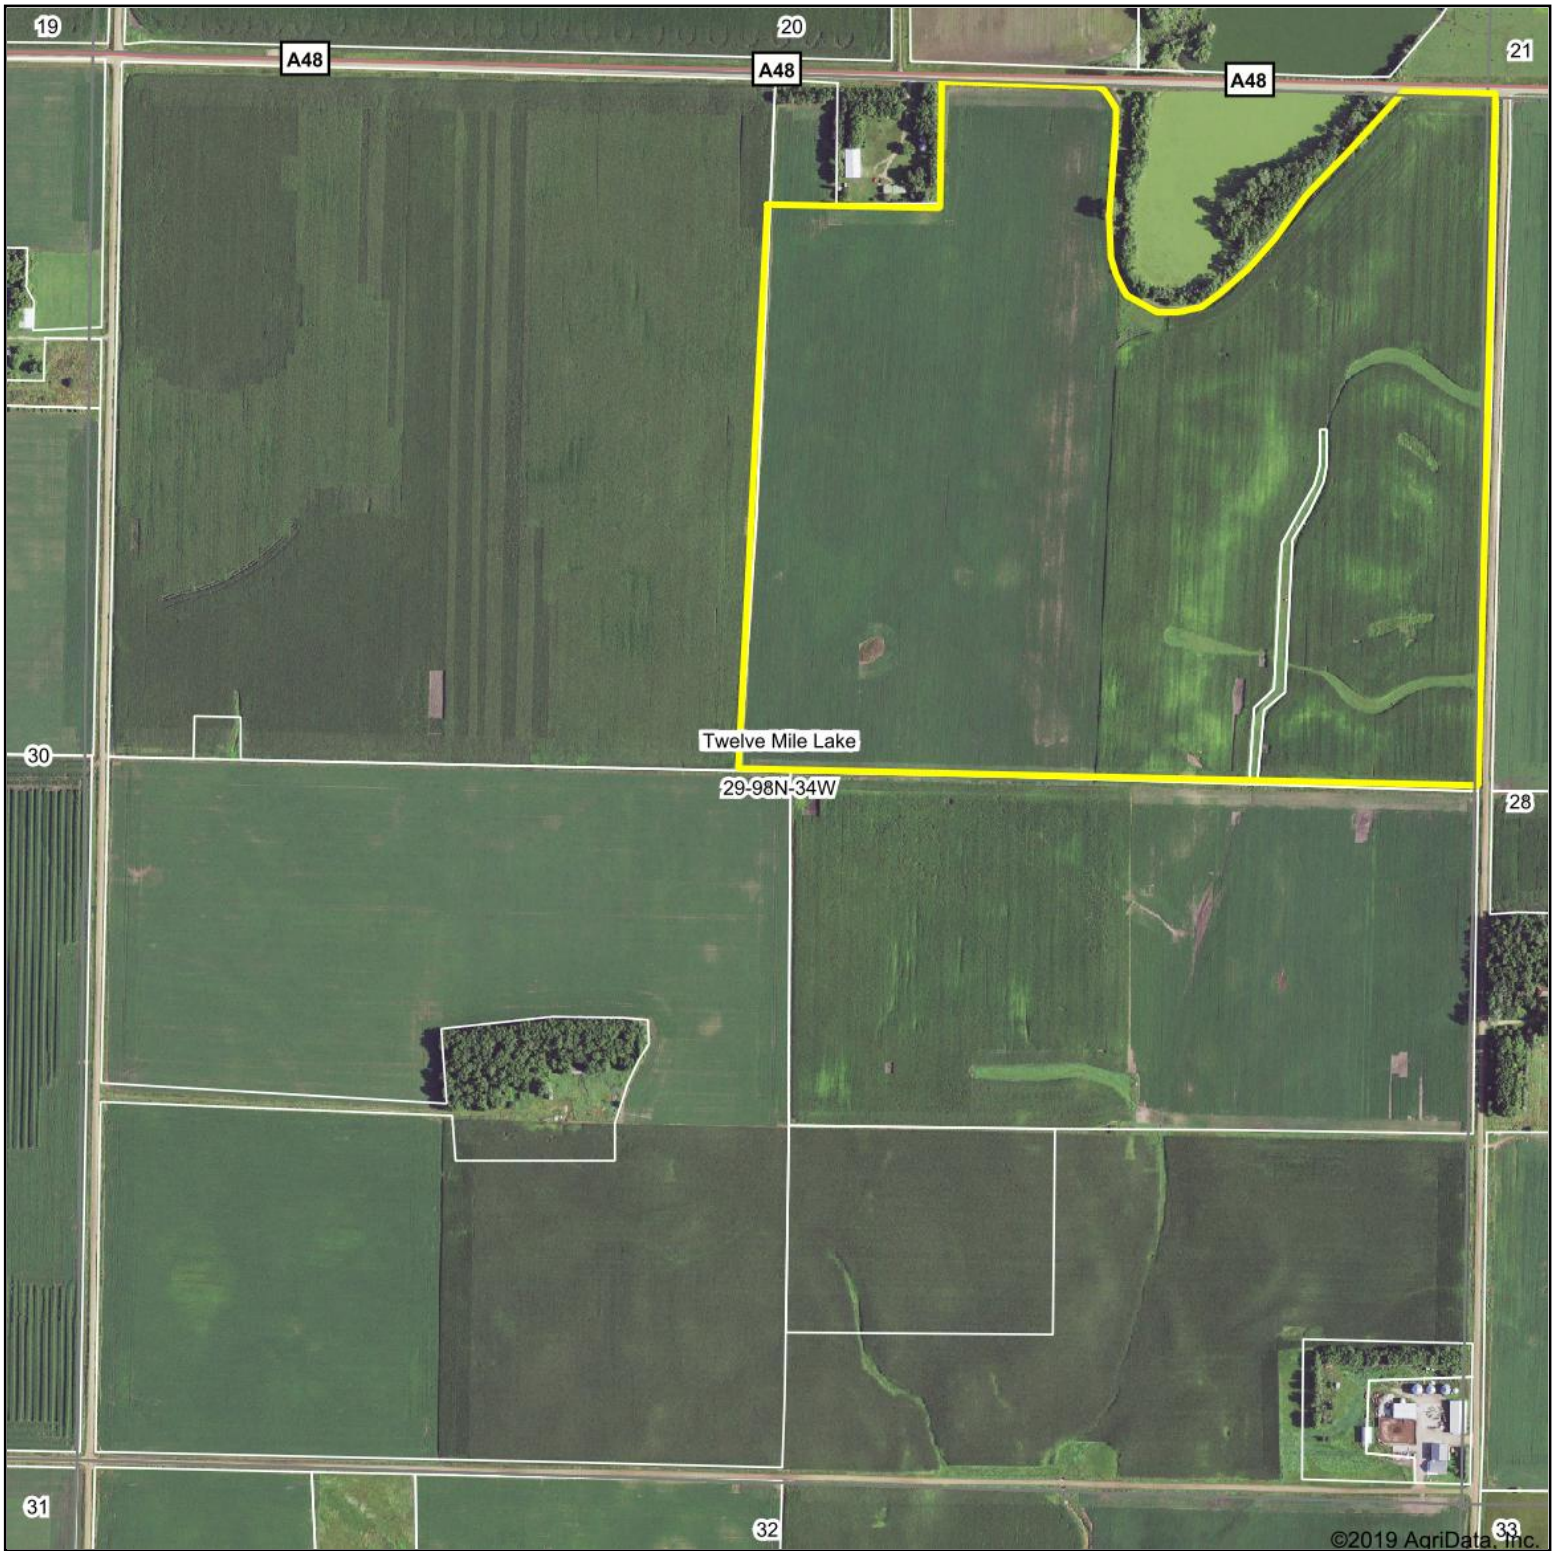

# Aerial Map

©2019 AgriData, Inc.

**MIDWEST LAND**  
MANAGEMENT  
712-262-3110

Map Center: 43° 16' 36.53, -94° 53' 10.58

**29-98N-34W**  
**Emmet County**  
**Iowa**

5/5/2020

Maps Provided By:  
**surety**  
CUSTOMIZED ONLINE MAPPING  
© AgriData, Inc. 2019 www.AgriDataInc.com

Field borders provided by Farm Service Agency as of 5/21/2008.