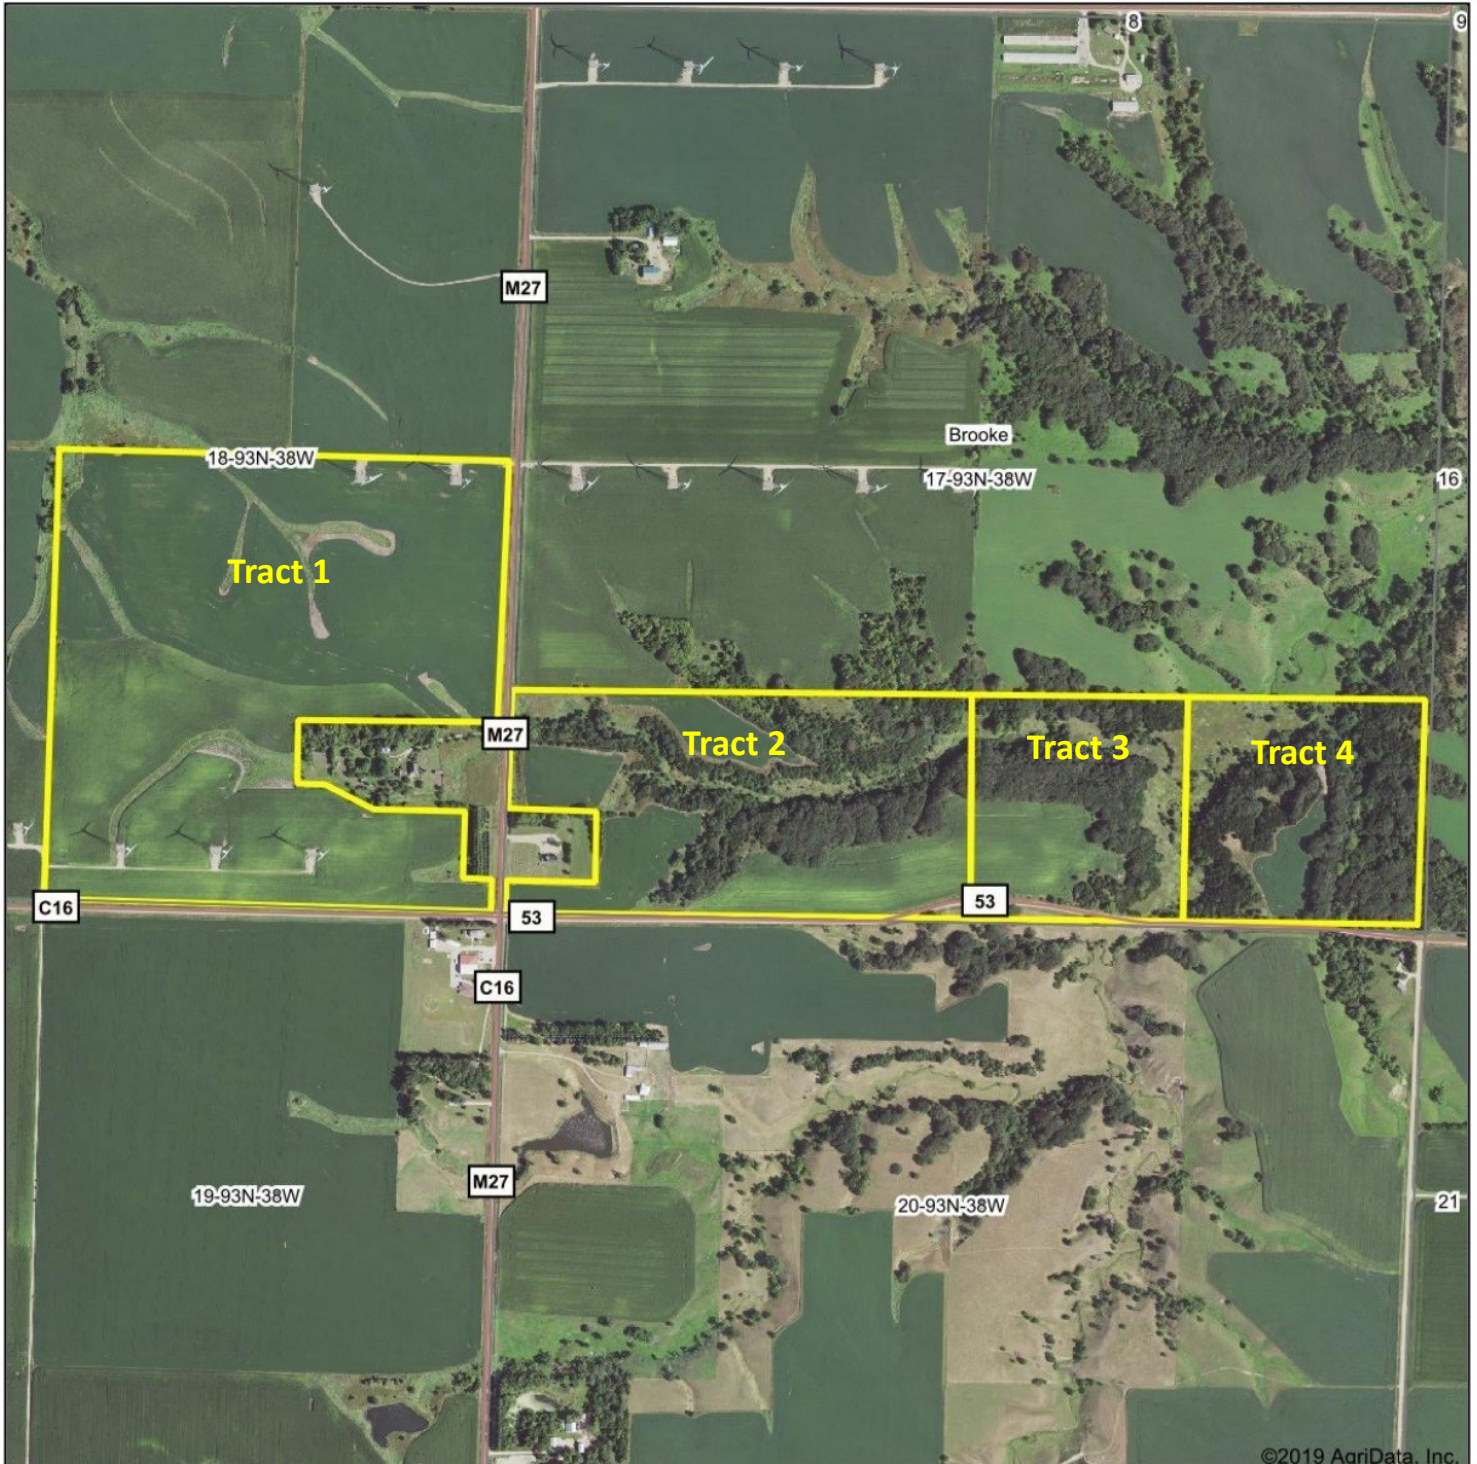

# Aerial Map

©2019 AgriData, Inc.

**MIDWEST LAND**  
MANAGEMENT  
712-262-3110

Map Center: 42° 52' 6.39, -95° 21' 47.81

**17-93N-38W**  
**Buena Vista County**  
**Iowa**

5/11/2020

Maps Provided By:  
**surety**  
CUSTOMIZED ONLINE MAPPING  
© AgriData, Inc. 2019 www.AgriDataInc.com