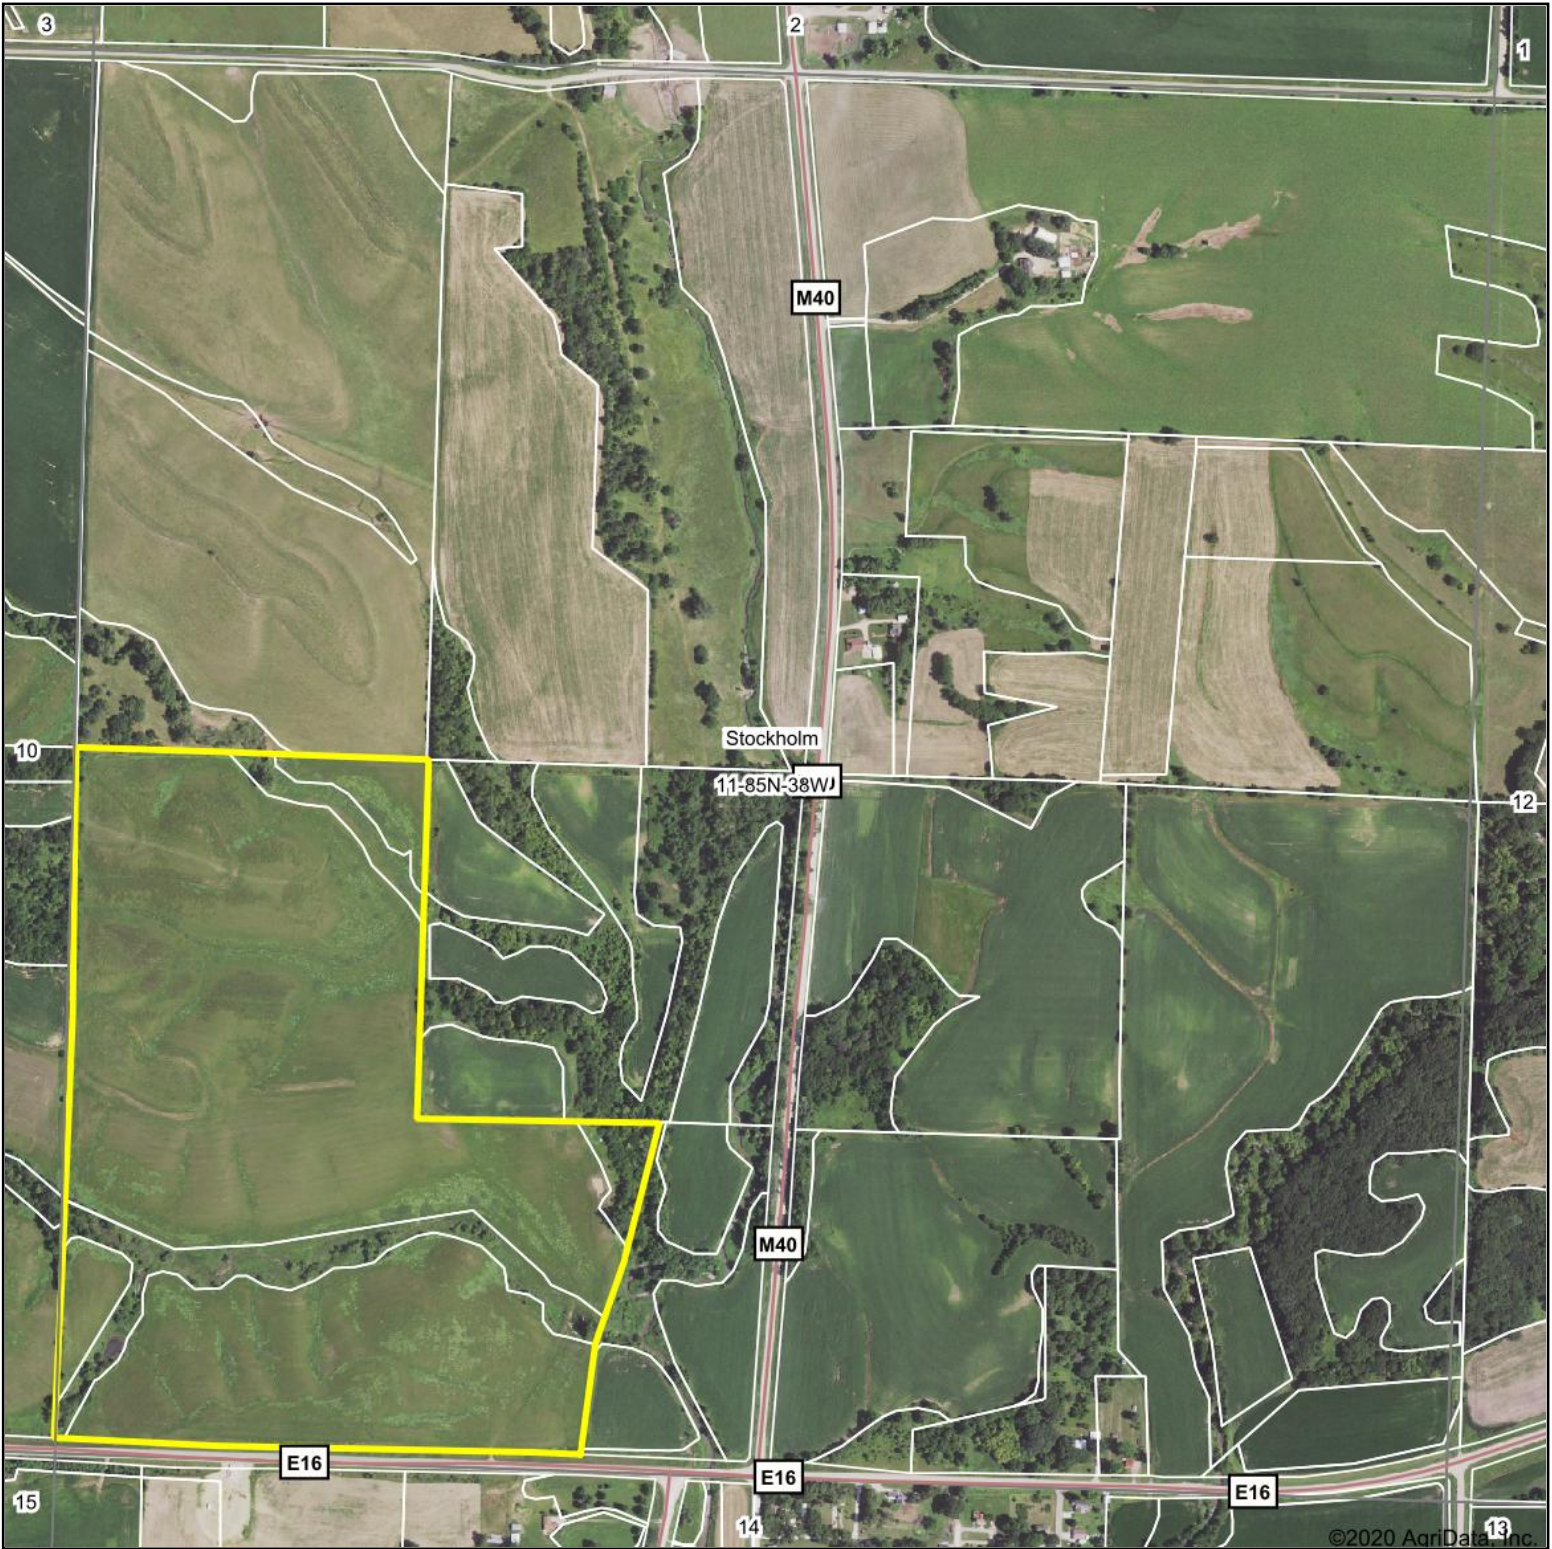

# Aerial Map

©2020 AgriData, Inc.

**MIDWEST LAND**  
MANAGEMENT  
712-262-3110

Map Center: 42° 11' 20.81, -95° 14' 10.93

**11-85N-38W**  
**Crawford County**  
**Iowa**

9/8/2020

Maps Provided By:  
**surety**  
CUSTOMIZED ONLINE MAPPING  
© AgriData, Inc. 2020 www.AgriDataInc.com

Field borders provided by Farm Service Agency as of 5/21/2008.