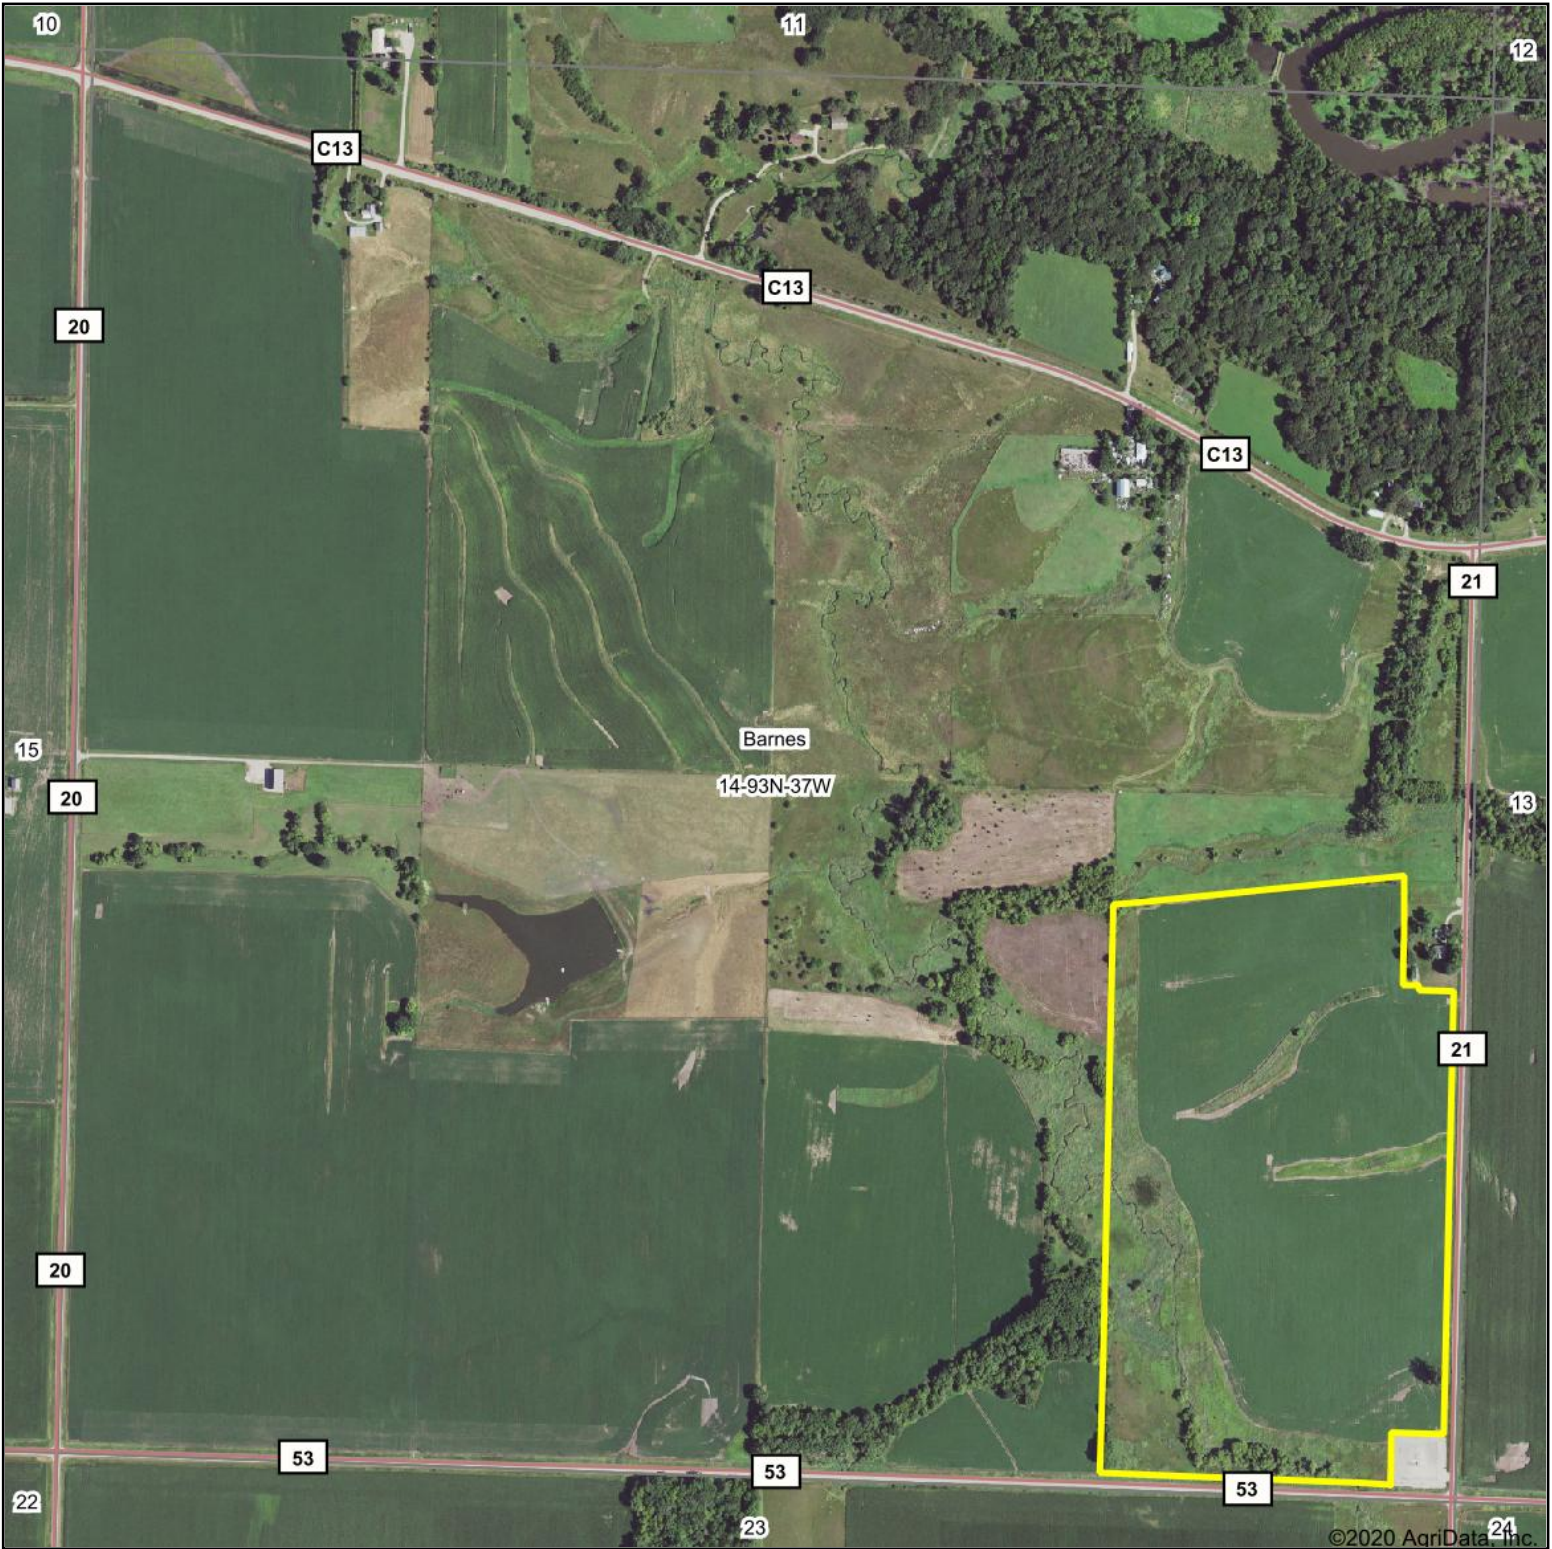

Aerial Map

& REAL ESTATE, INC
MIDWEST LAND
712-262-3110 MANAGEMENT

Map Center: 42° 52' 22.23, -95° 10' 50.71

Maps Provided By:

CUSTOMIZED ONLINE MAPPING
© AgriData, Inc. 2020 www.AgriDataInc.com

14-93N-37W
Buena Vista County
Iowa