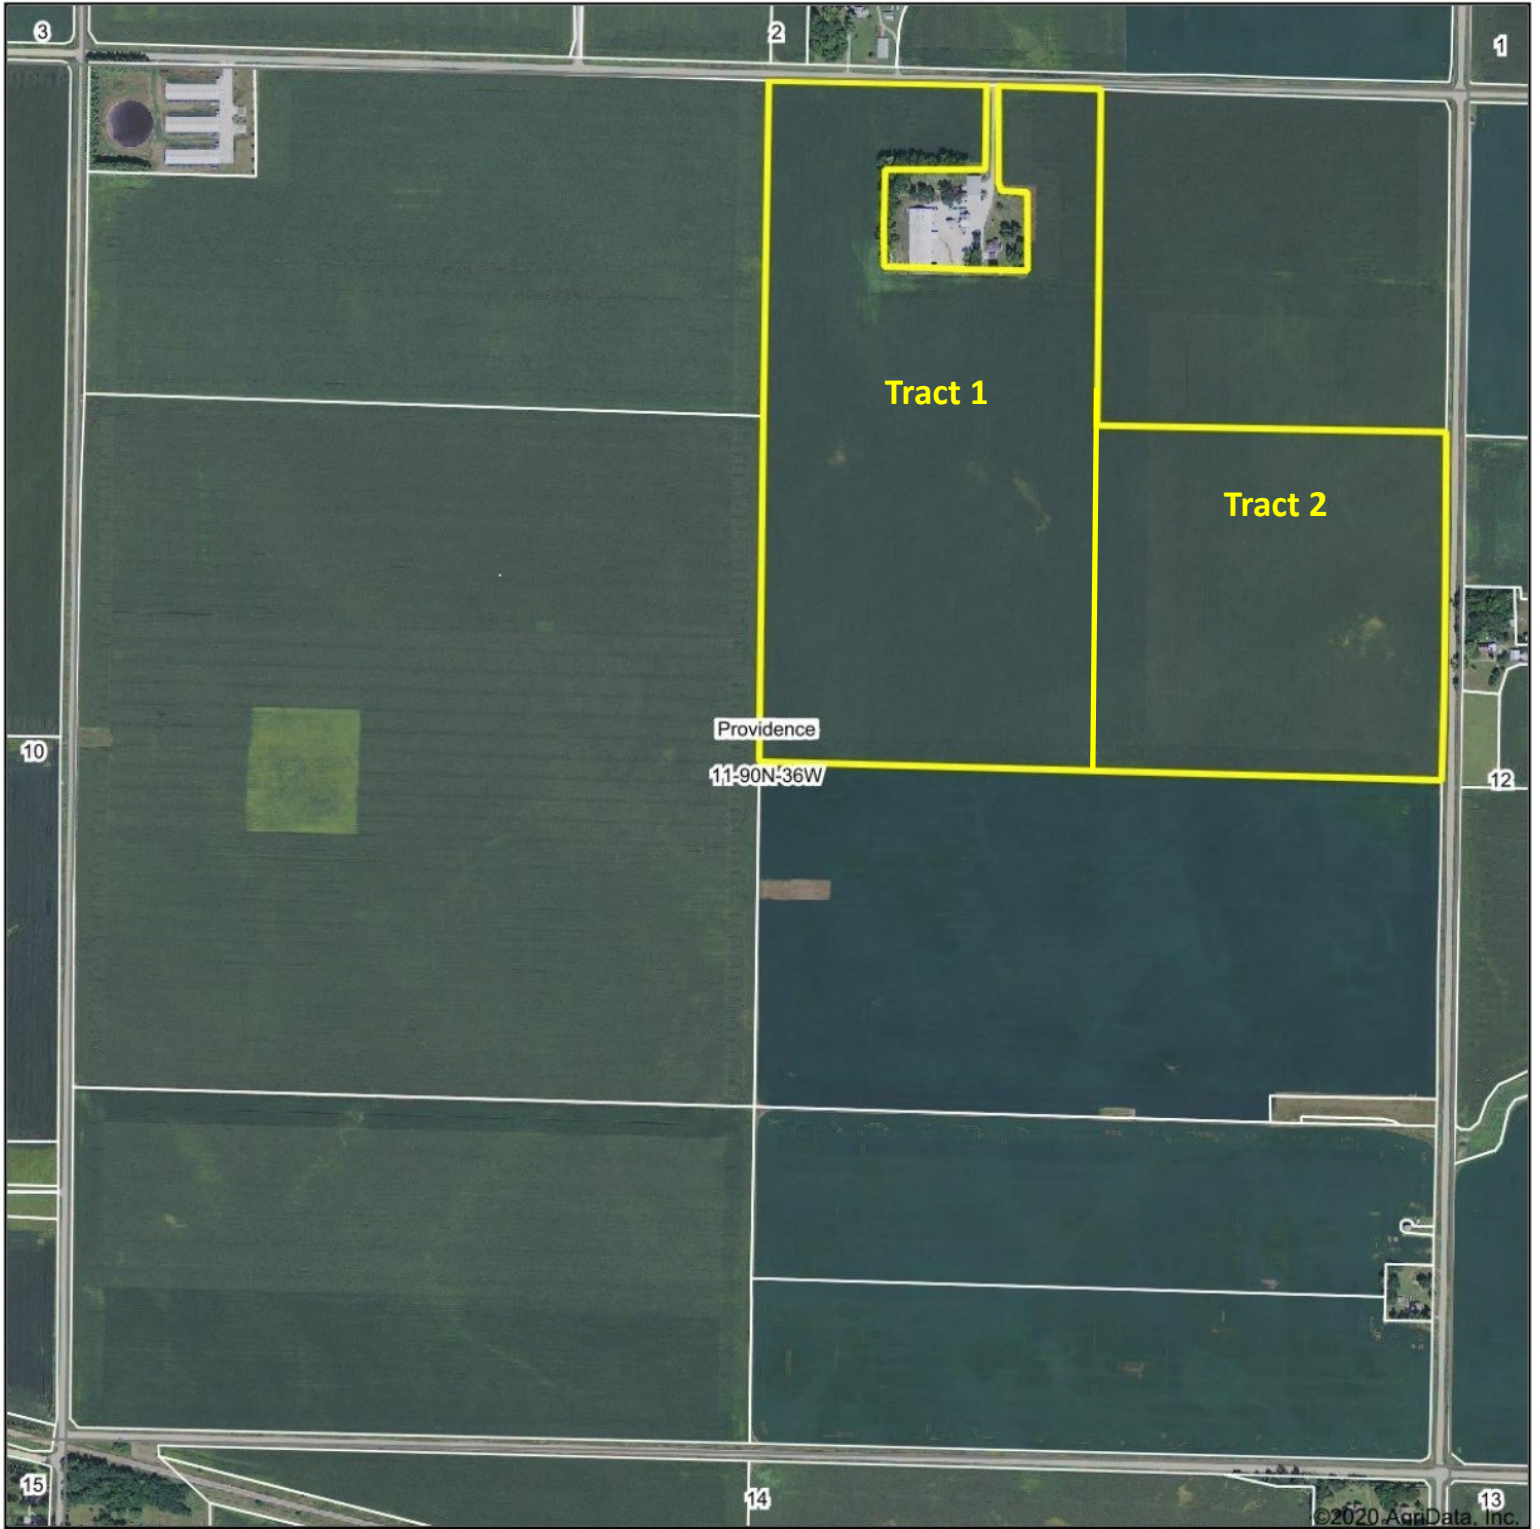

Aerial Map

& REAL ESTATE, INC
MIDWEST LAND
712-262-3110 MANAGEMENT

Map Center: 42° 37' 34.66, -95° 3' 45.36

0ft 831ft 1662ft

11-90N-36W
Buena Vista County
Iowa

11/18/2020

Maps Provided By:
 **surety**
CUSTOMIZED ONLINE MAPPING
© AgriData, Inc. 2020 www.AgriDataInc.com

Field borders provided by Farm Service Agency as of 5/21/2008.