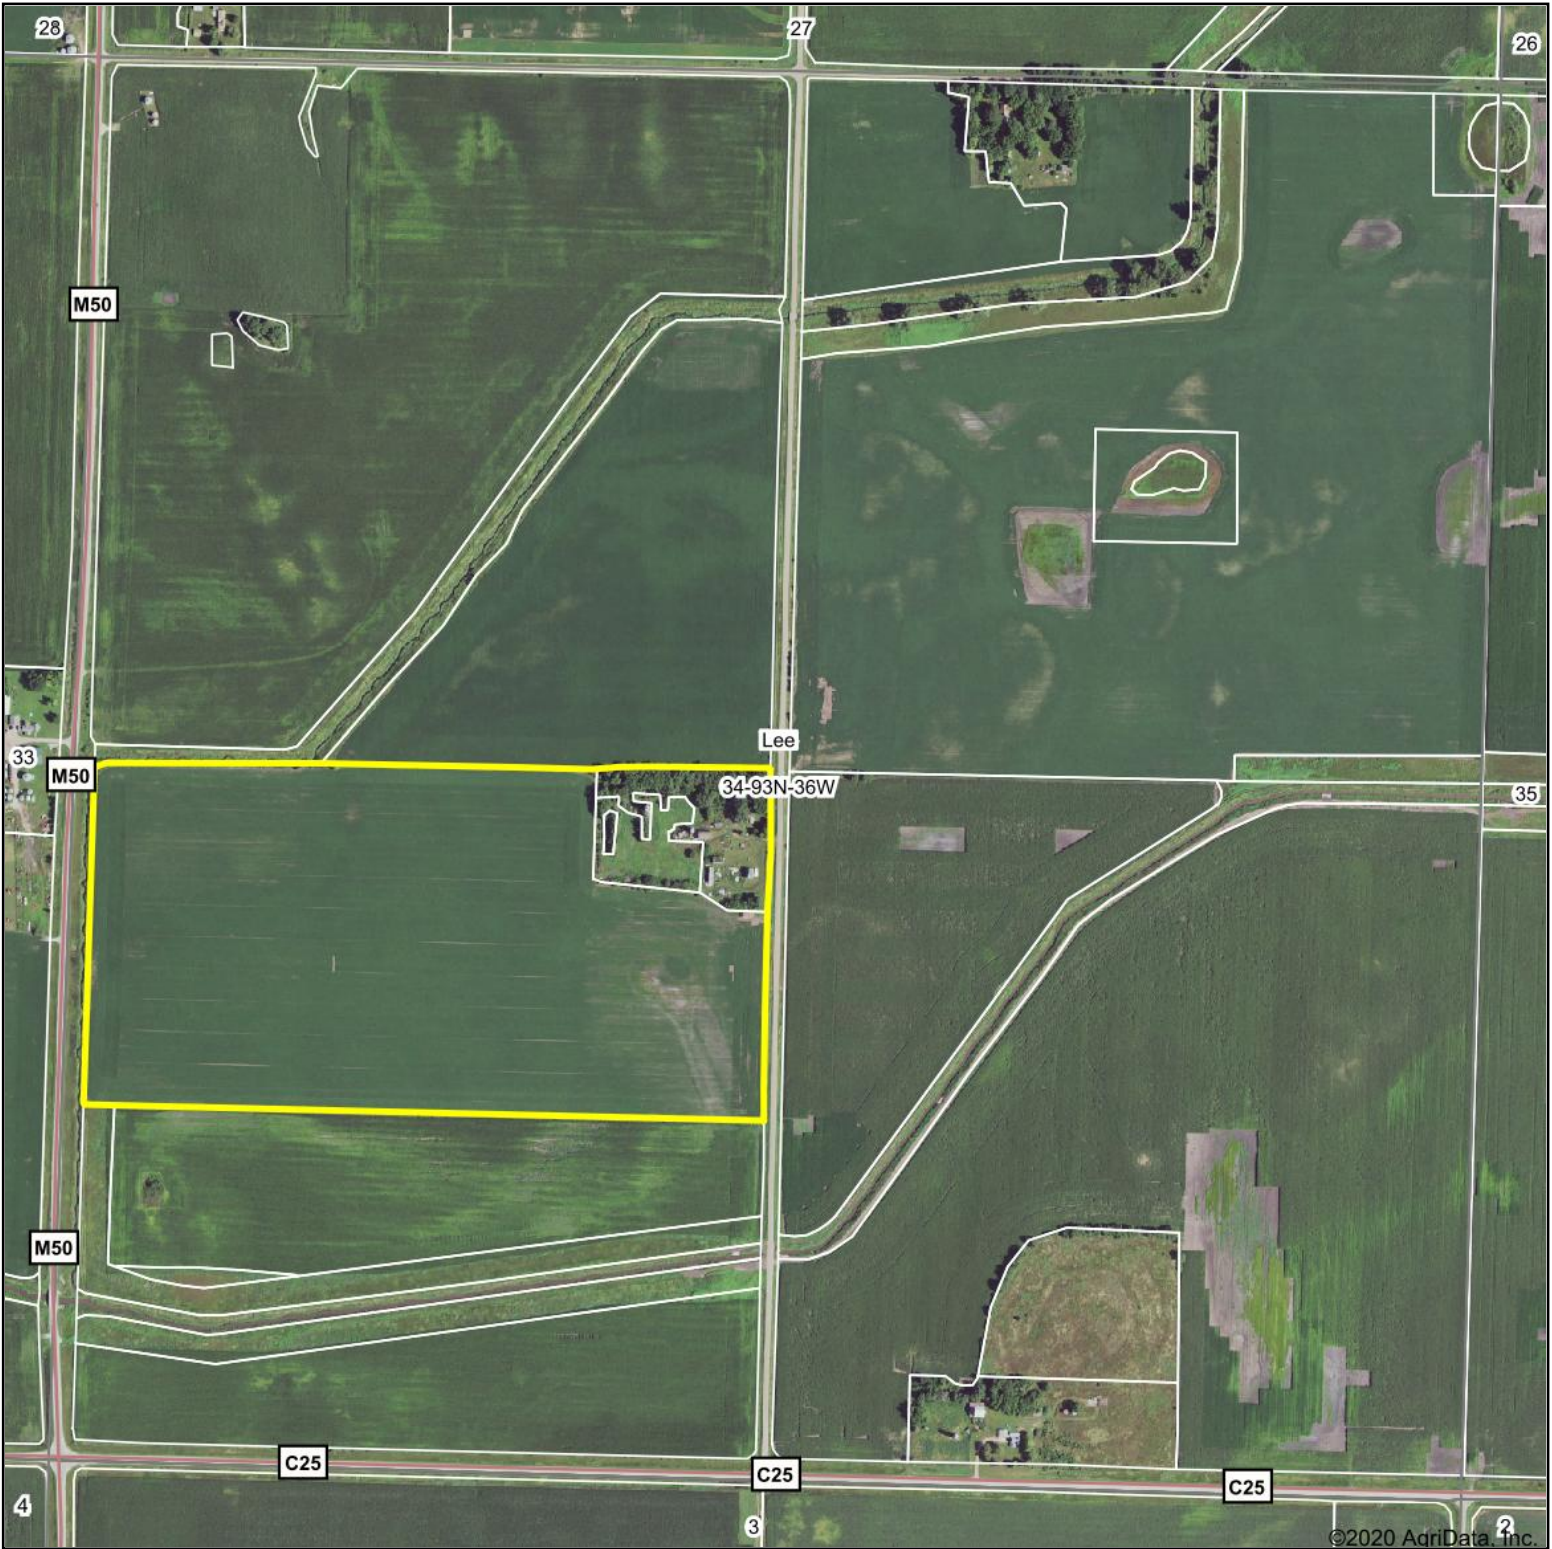

# Aerial Map

& REAL ESTATE, INC  
**MIDWEST LAND**  
712-262-3110 MANAGEMENT

Map Center: 42° 49' 45.19, -95° 4' 57.63

**34-93N-36W**  
**Buena Vista County**  
**Iowa**

11/18/2020

Maps Provided By:  
 **surety**  
CUSTOMIZED ONLINE MAPPING  
© AgriData, Inc. 2020 www.AgriDataInc.com

Field borders provided by Farm Service Agency as of 5/21/2008.