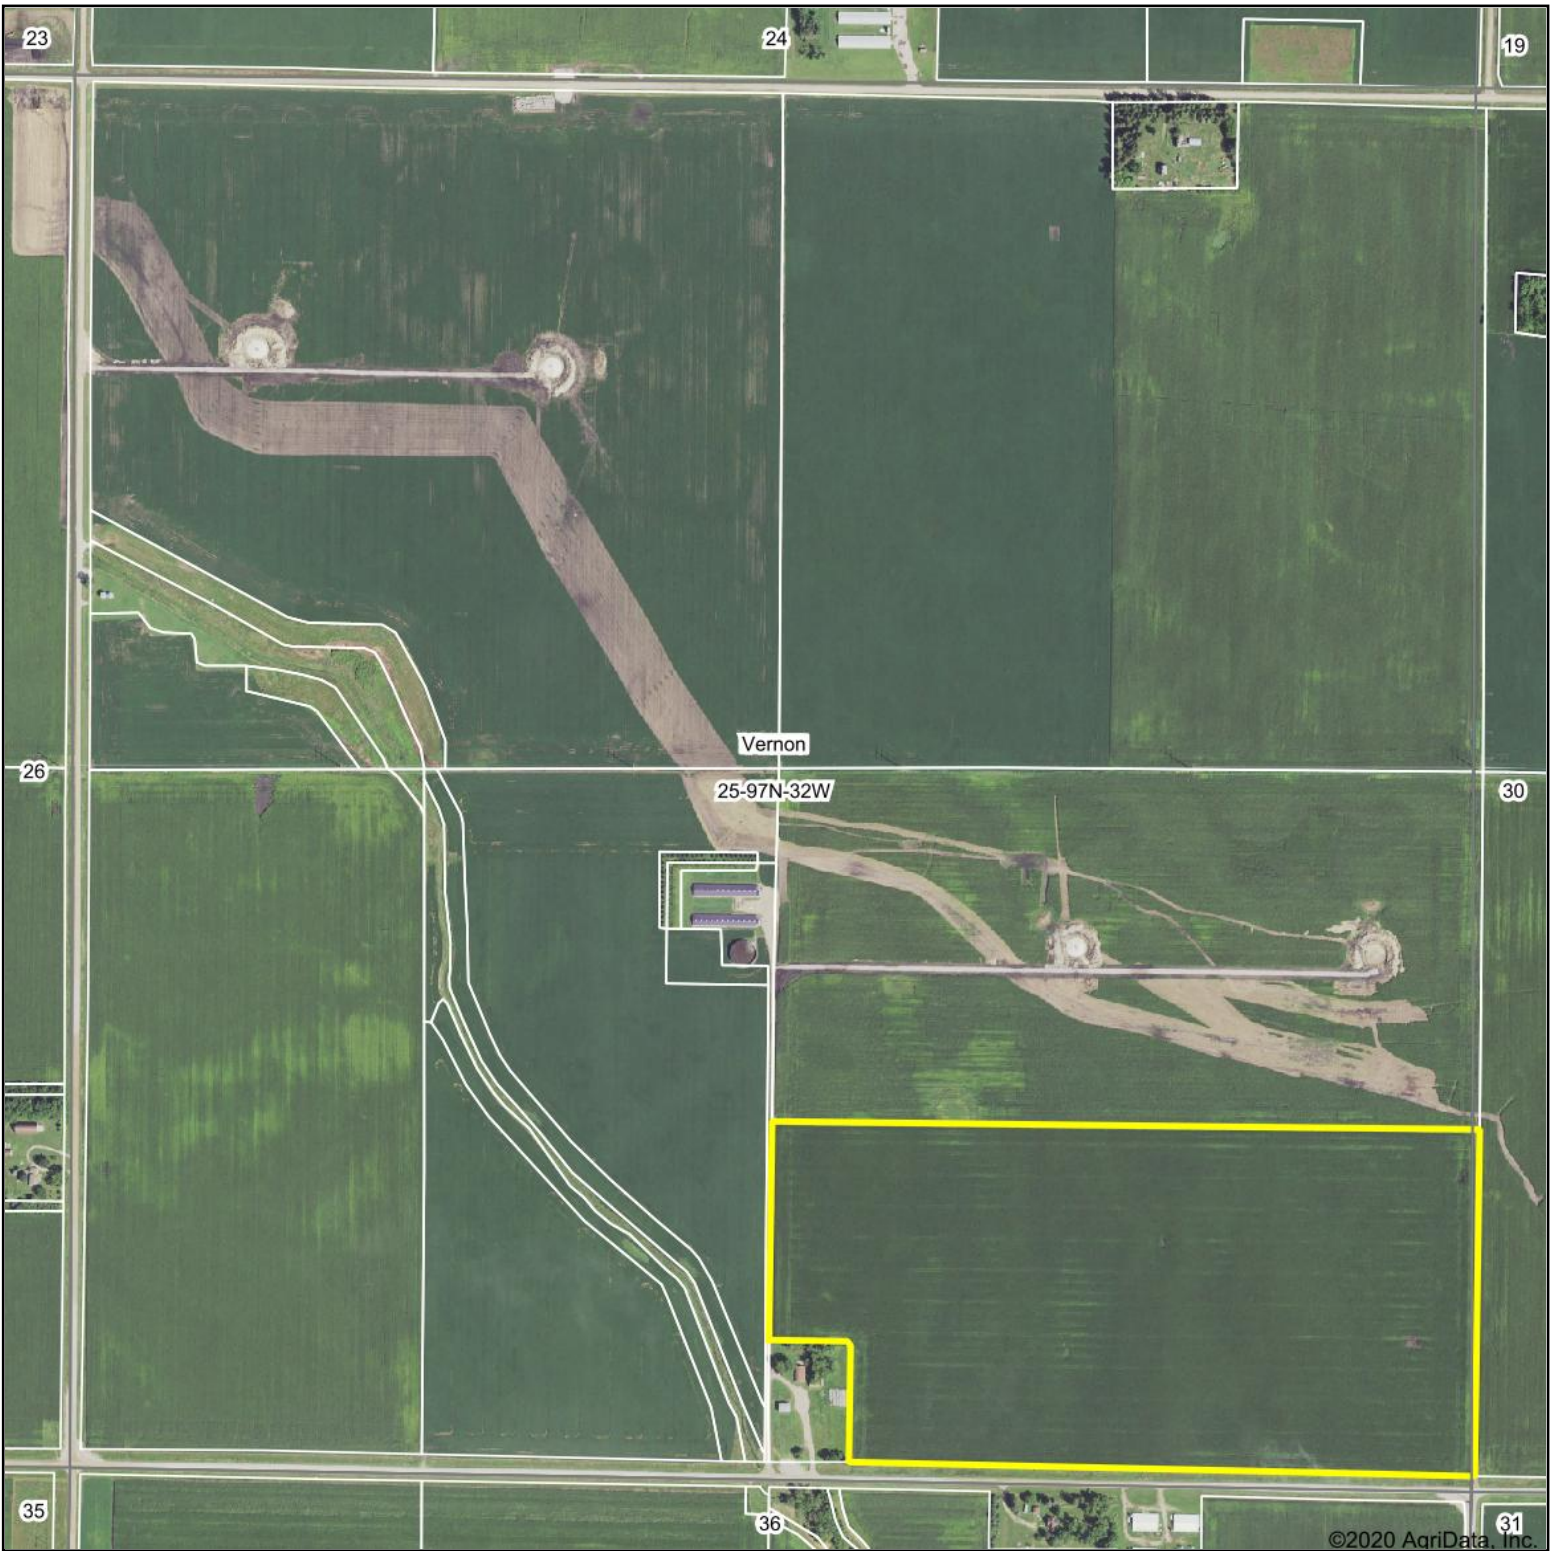

Aerial Map

& REAL ESTATE, INC
MIDWEST LAND
712-262-3110 MANAGEMENT

Map Center: 43° 11' 27.12, -94° 34' 14.17

25-97N-32W
Palo Alto County
Iowa

11/19/2020

Maps Provided By:
 **surety**
CUSTOMIZED ONLINE MAPPING
© AgriData, Inc. 2020 www.AgriDataInc.com

Field borders provided by Farm Service Agency as of 5/21/2008.