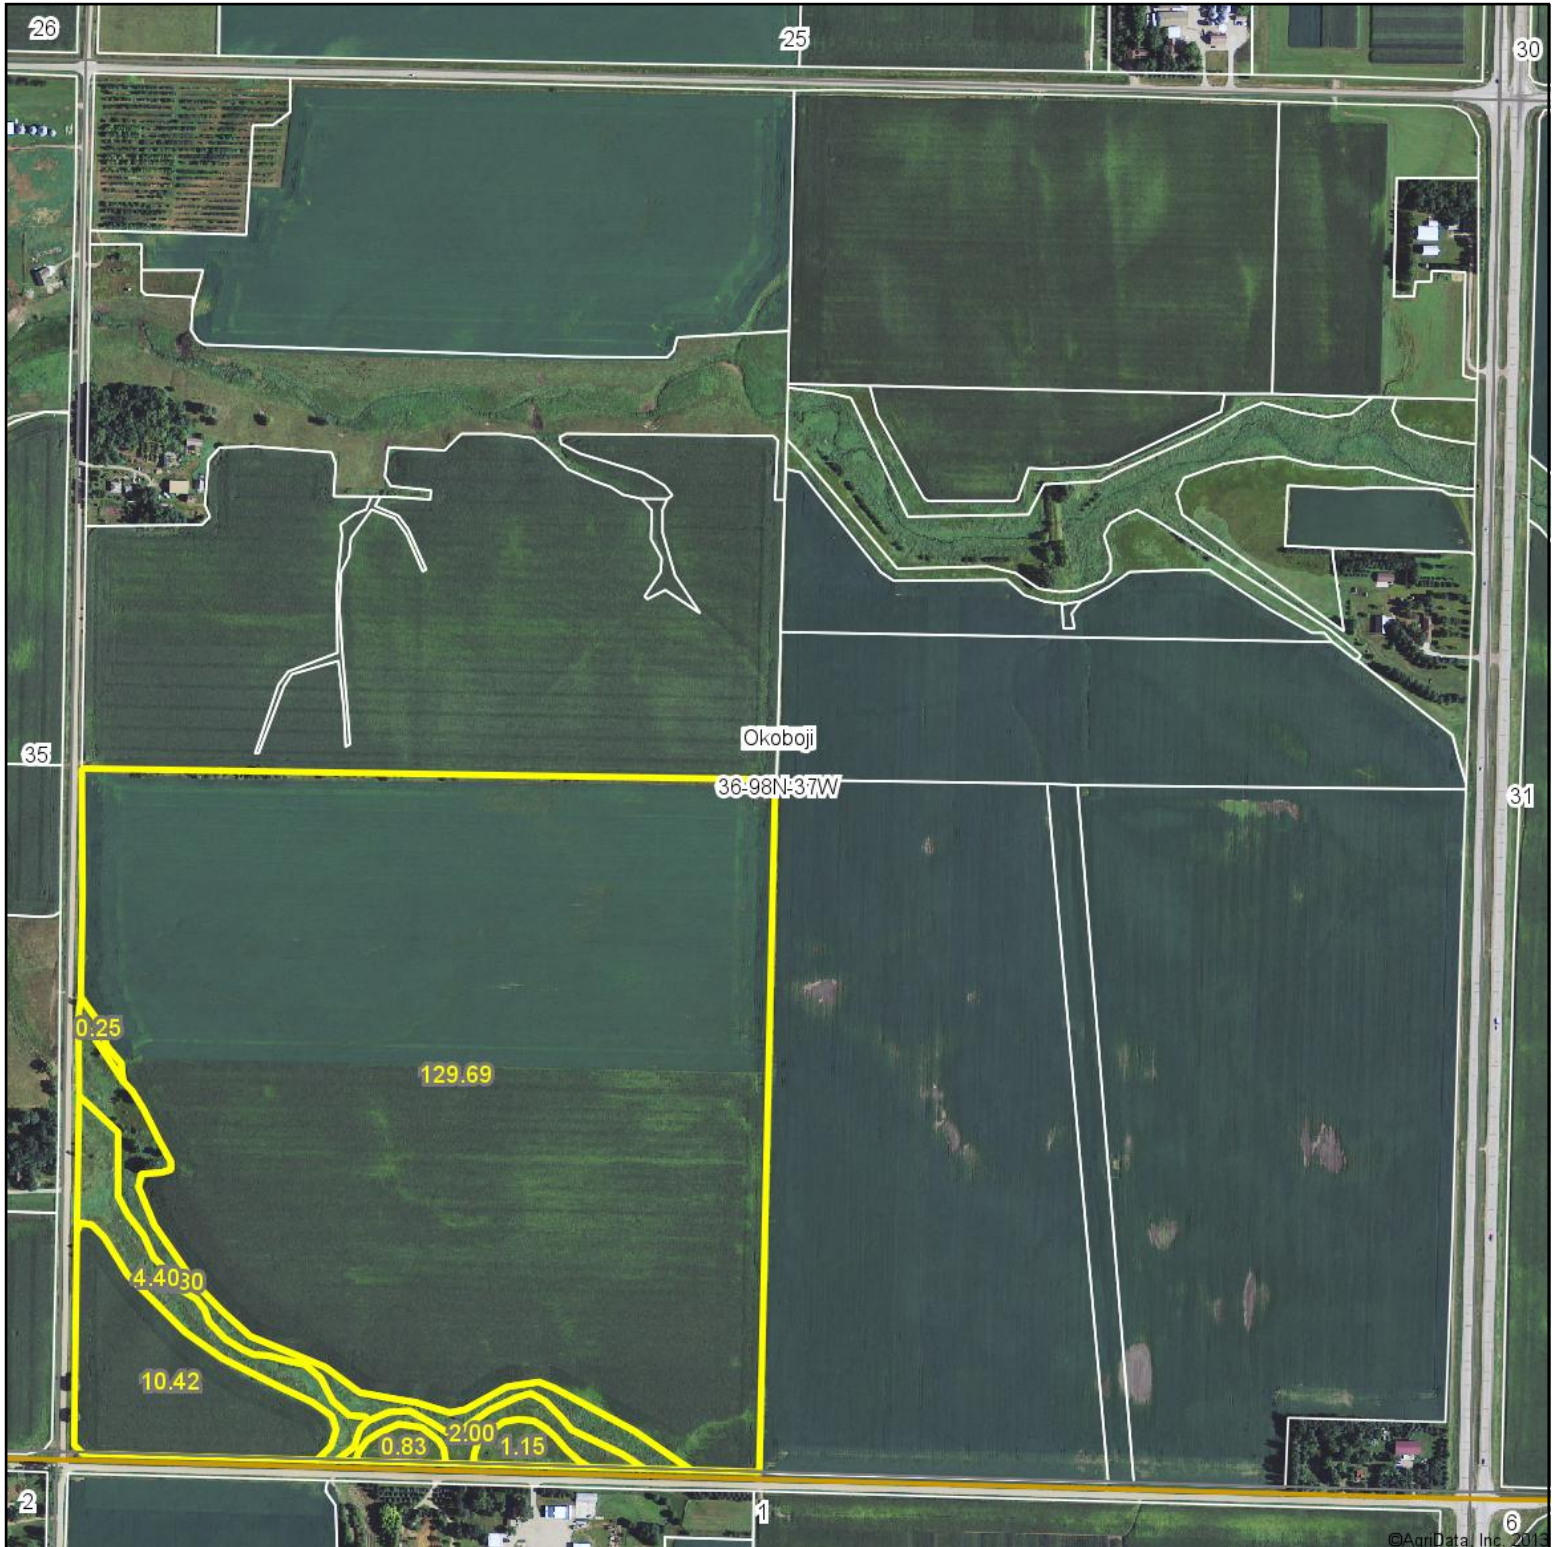

Aerial Map

AGRI & REAL ESTATE, INC.
Midwest Land
712-262-3110 MANAGEMENT

Maps Provided By:
 **surety**
CUSTOMIZED ONLINE MAPPING
© AgriData, Inc. 2013 www.AgriDataInc.com

36-98N-37W
Dickinson County
Iowa

map center: 43° 15' 46.12, 95° 9' 36.7
scale: 9583

1/2/2014