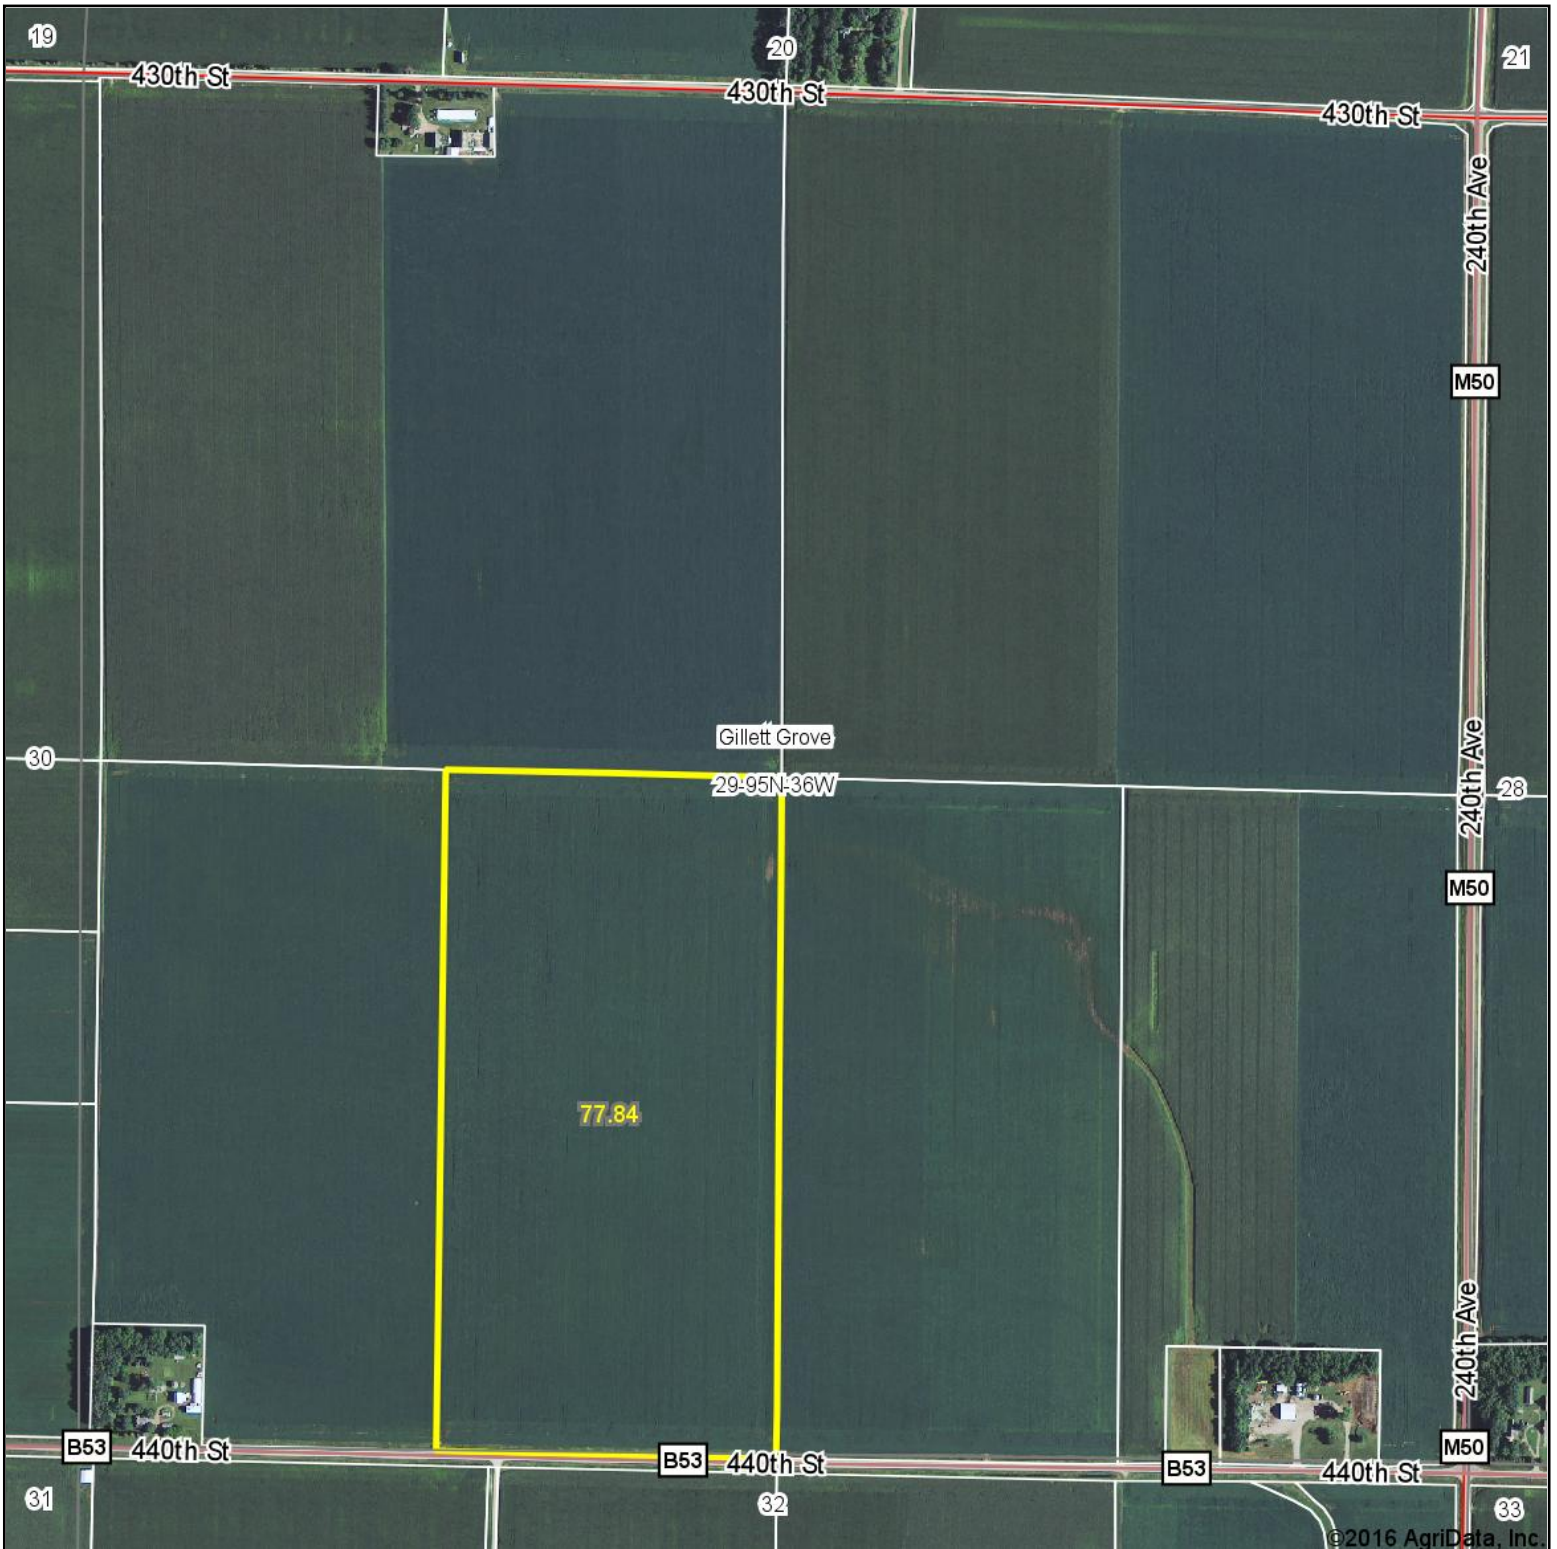

Aerial Map

©2016 AgriData, Inc.

& REAL ESTATE, INC
MIDWEST LAND
712-262-3110 MANAGEMENT

map center: 43° 1' 3.37, -95° 7' 21.52

Maps Provided By:

CUSTOMIZED ONLINE MAPPING
© AgriData, Inc. 2016 www.AgriDataInc.com

29-95N-36W
Clay County
Iowa

8/29/2016