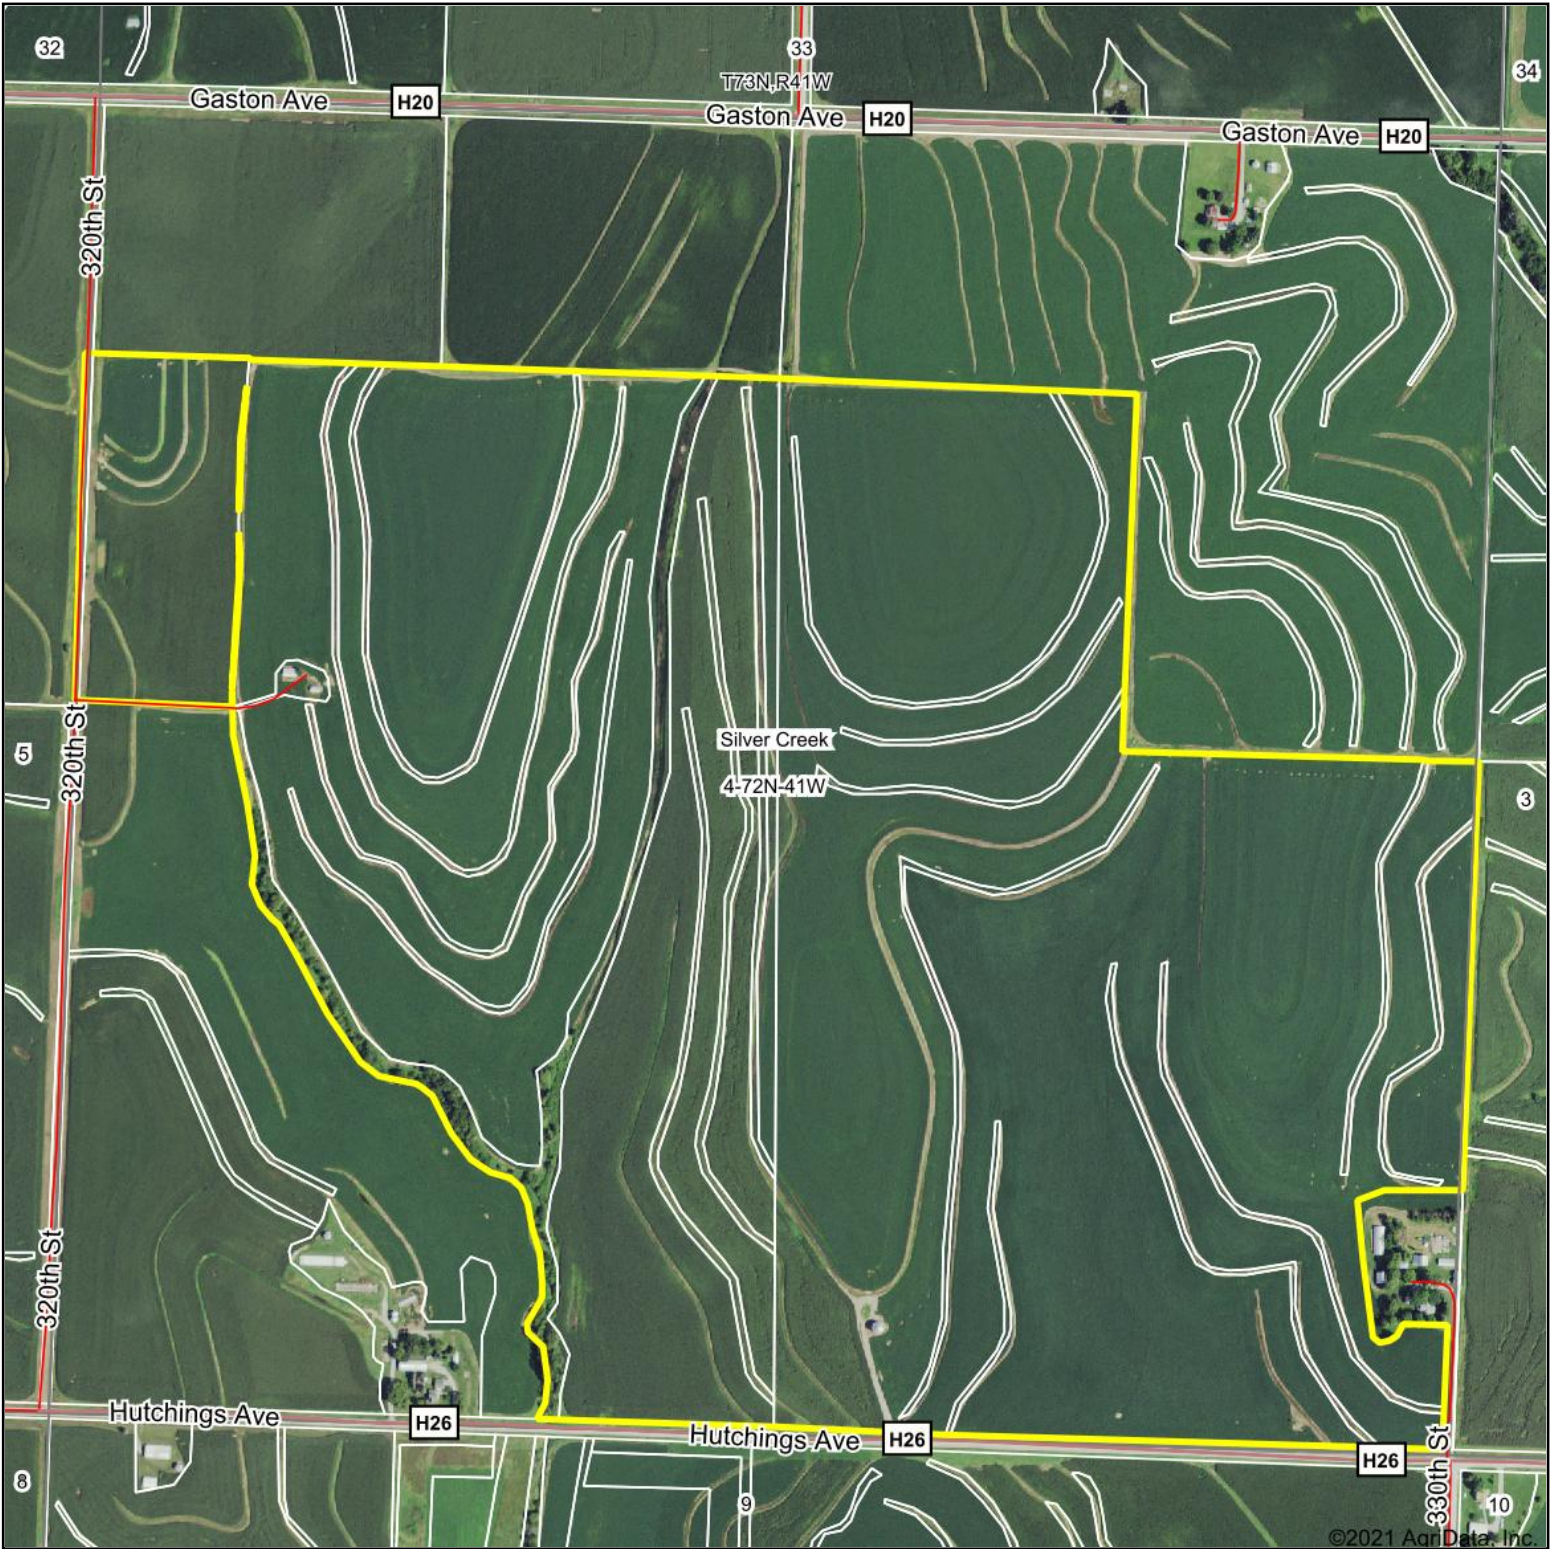

Aerial Map

©2021 AgriData, Inc.

& REAL ESTATE, INC
MIDWEST LAND
712-262-3110 MANAGEMENT

Map Center: 41° 3' 59.2, -95° 33' 57.62

4-72N-41W
Mills County
Iowa

2/25/2021

Maps Provided By:
 **surety**
CUSTOMIZED ONLINE MAPPING
© AgriData, Inc. 2021 www.AgriDataInc.com

Field borders provided by Farm Service Agency as of 5/21/2008.