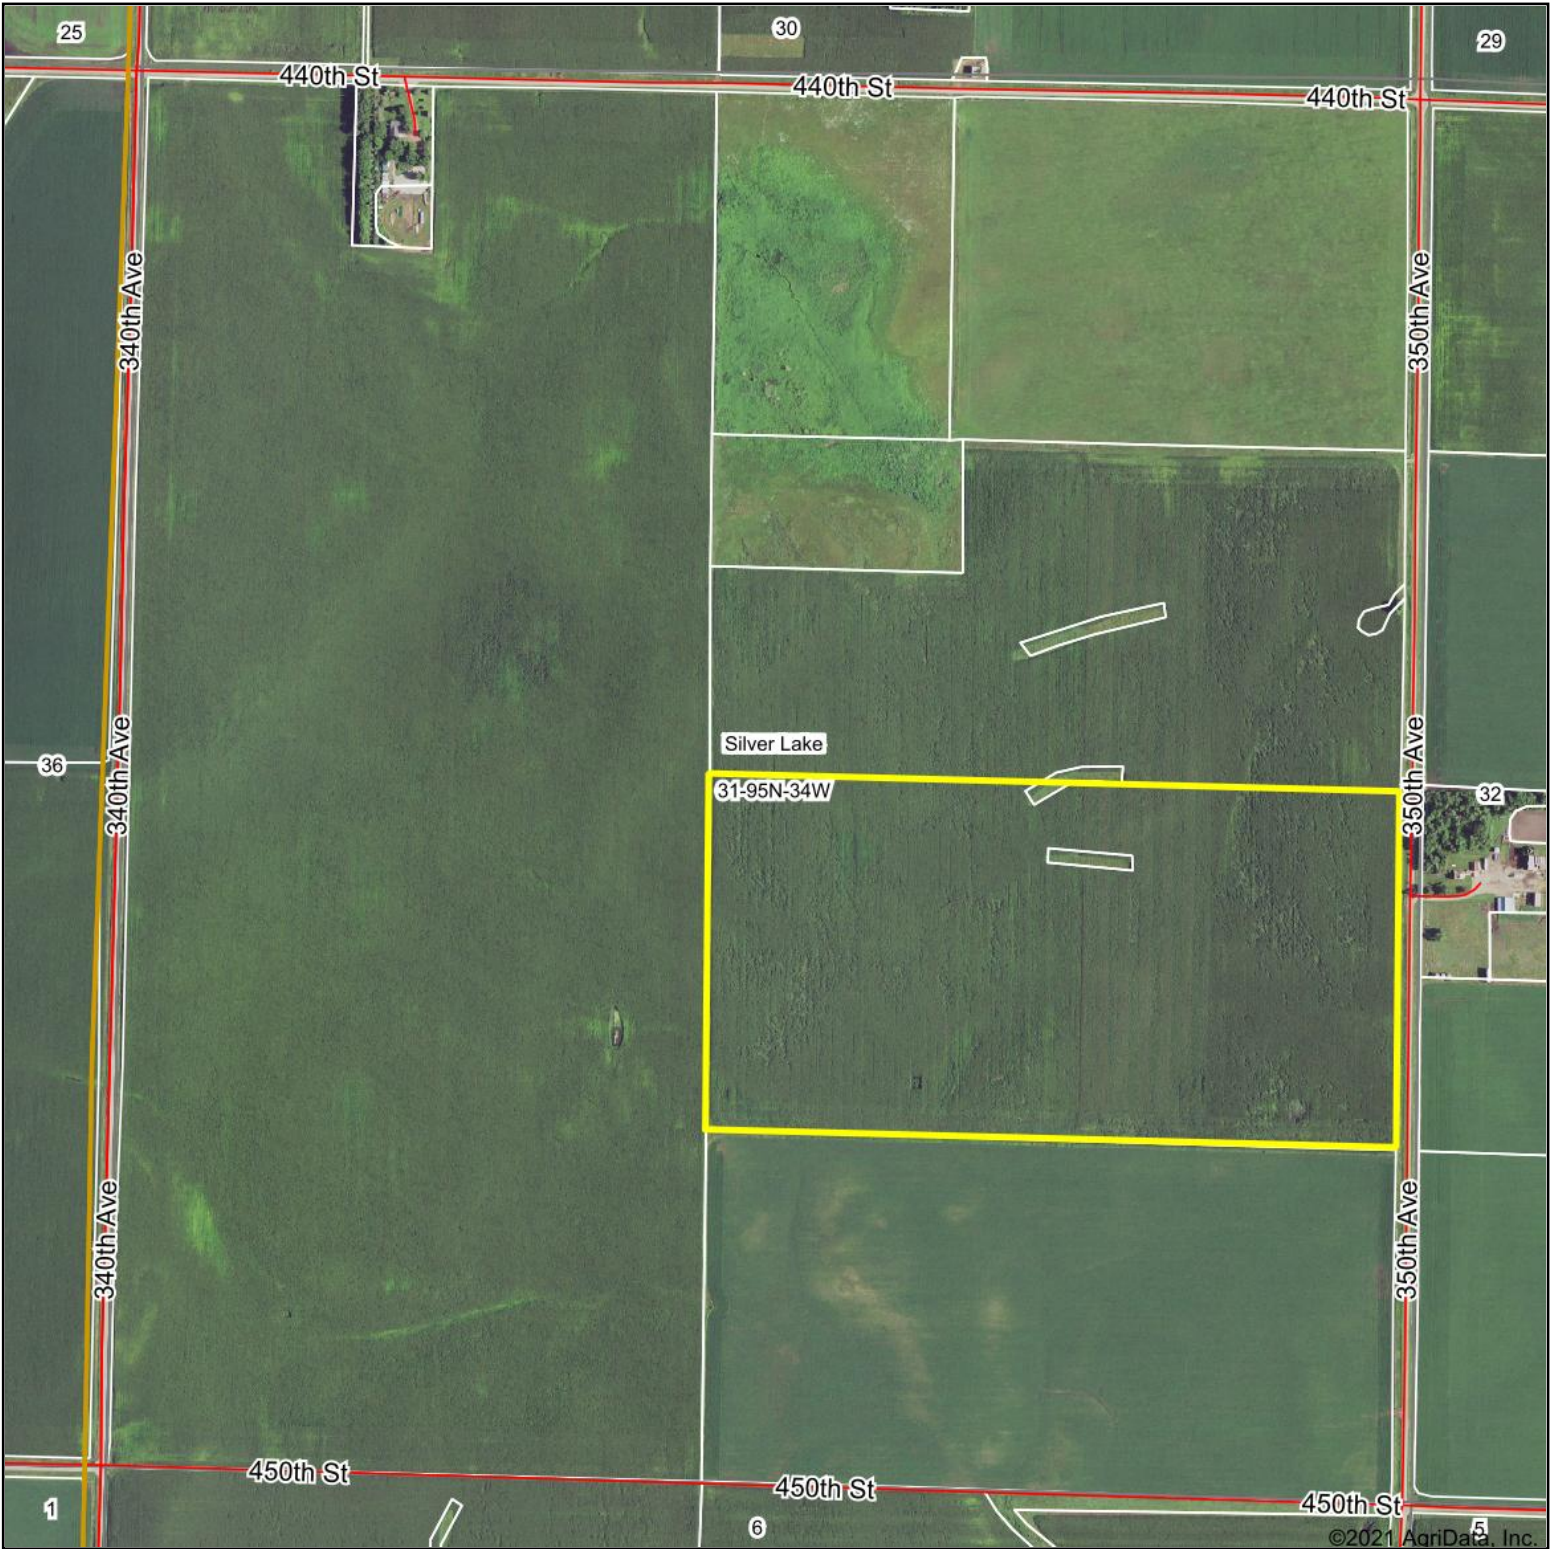

Aerial Map

& REAL ESTATE, INC
MIDWEST LAND
712-262-3110 MANAGEMENT

Map Center: 43° 0' 11.12, -94° 54' 16.47

31-95N-34W
Palo Alto County
Iowa

3/19/2021

Maps Provided By:

CUSTOMIZED ONLINE MAPPING
© AgriData, Inc. 2021 www.AgriDataInc.com

Field borders provided by Farm Service Agency as of 5/21/2008.