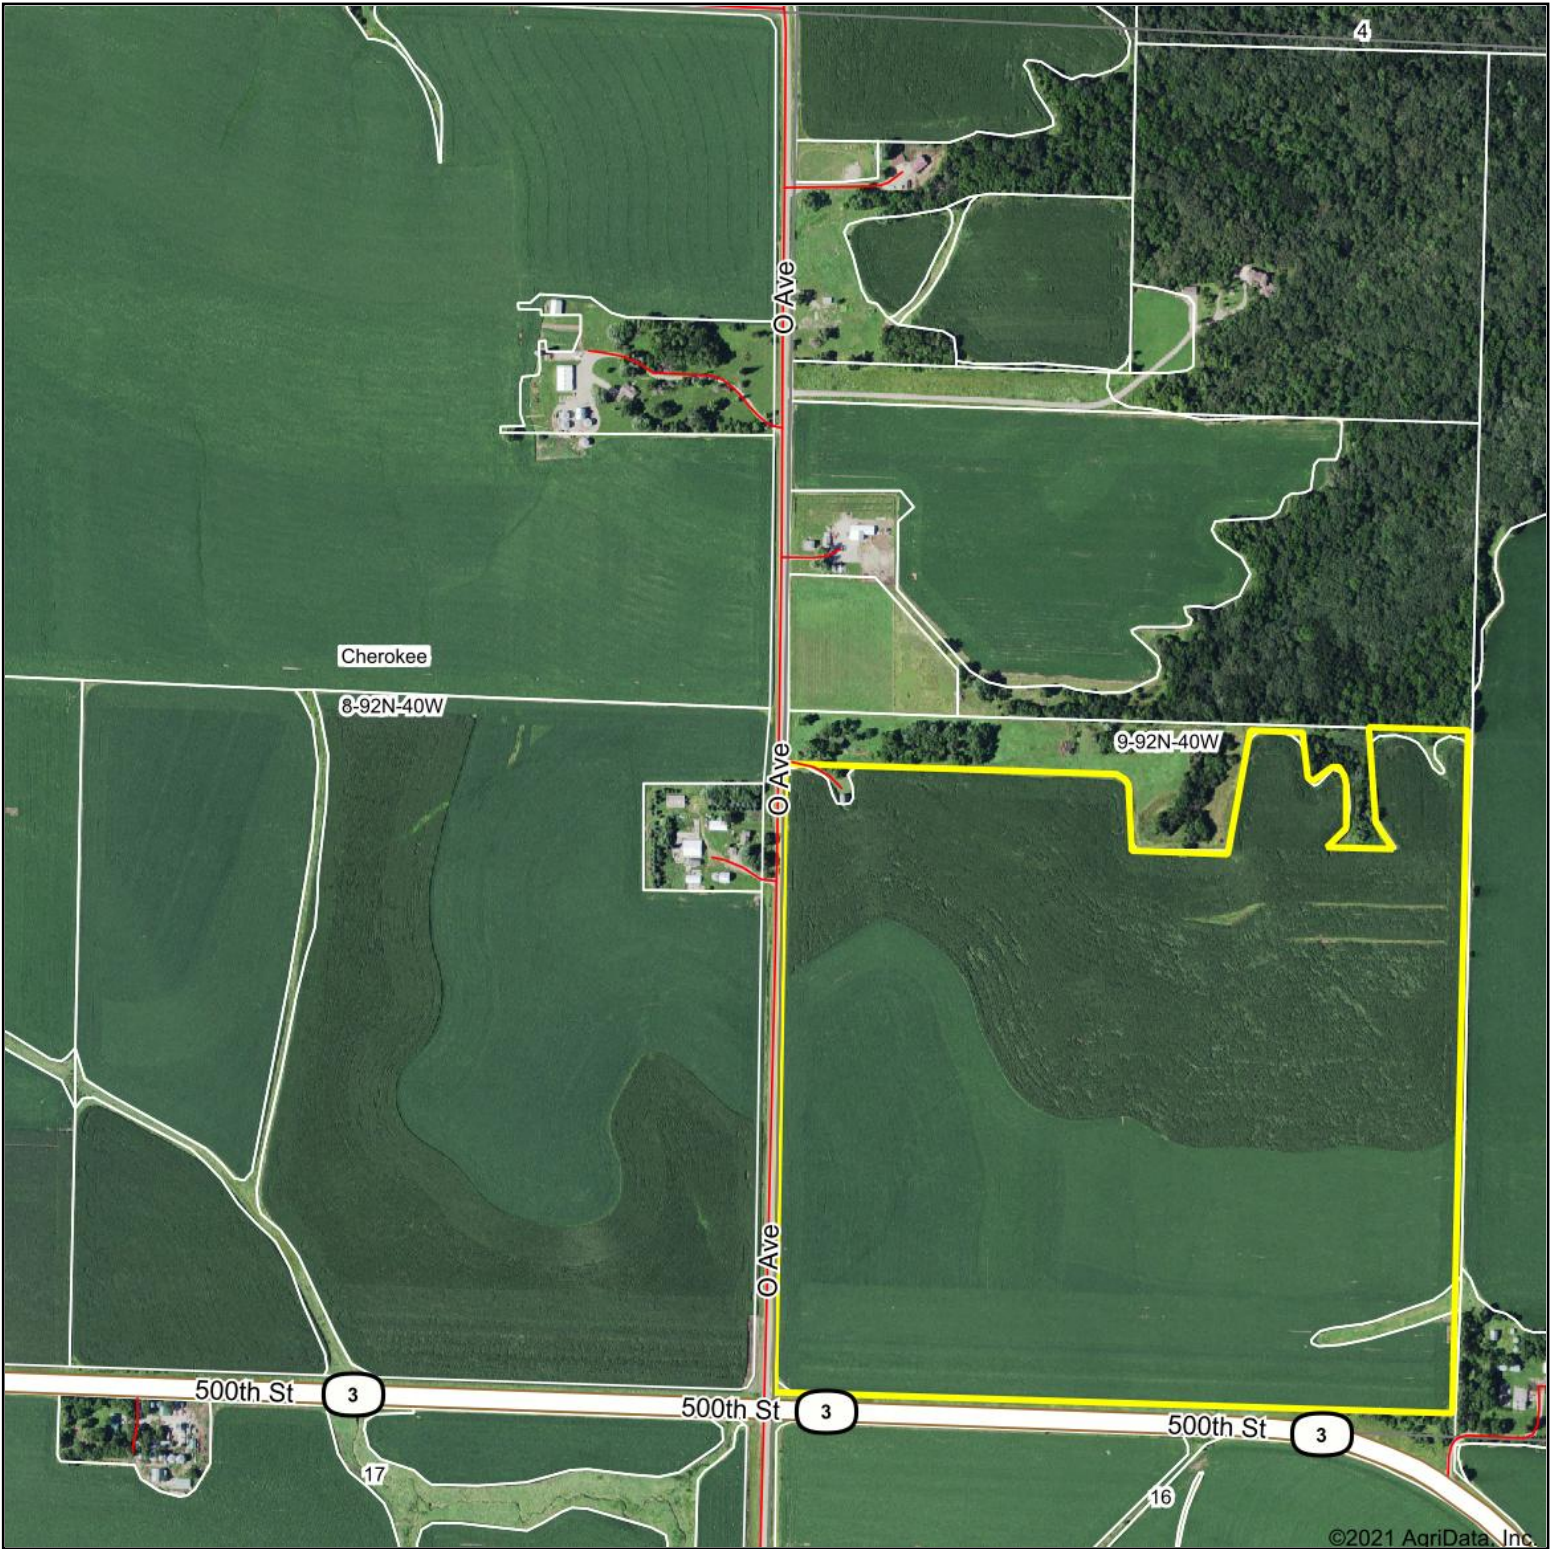

Aerial Map

MIDWEST LAND
MANAGEMENT
712-262-3110

Map Center: 42° 48' 0.05, -95° 35' 0.79

8-92N-40W
Cherokee County
Iowa

6/11/2021

Maps Provided By:
surety
CUSTOMIZED ONLINE MAPPING
© AgriData, Inc. 2021 www.AgriDataInc.com

Field borders provided by Farm Service Agency as of 5/21/2008.