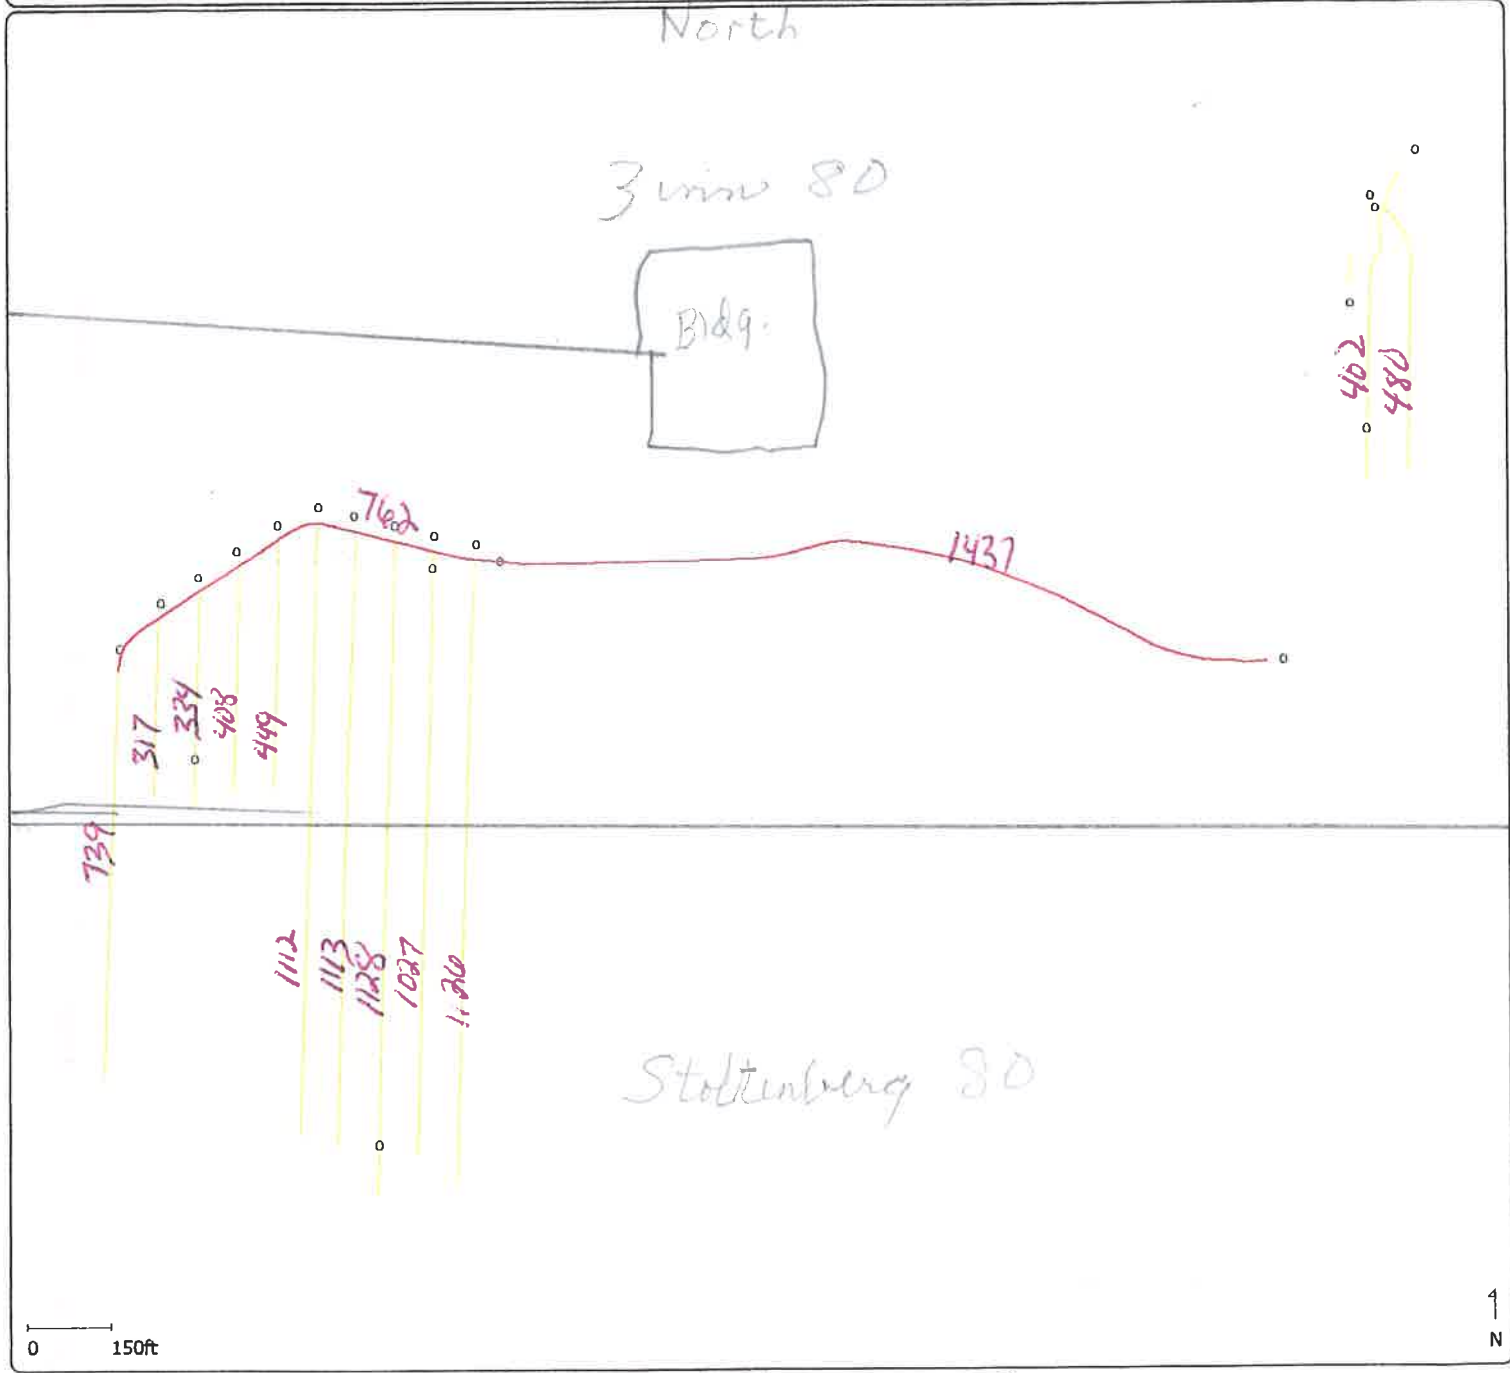

Installed Tile 2020 - 80

Section 36

Count : 5656

Area : 0.00 ac

Length : 11,209 ft

Tile - Name	
	4 in (8,693 ft)
	NOTILE(317 ft)
	6 in (2,199 ft)