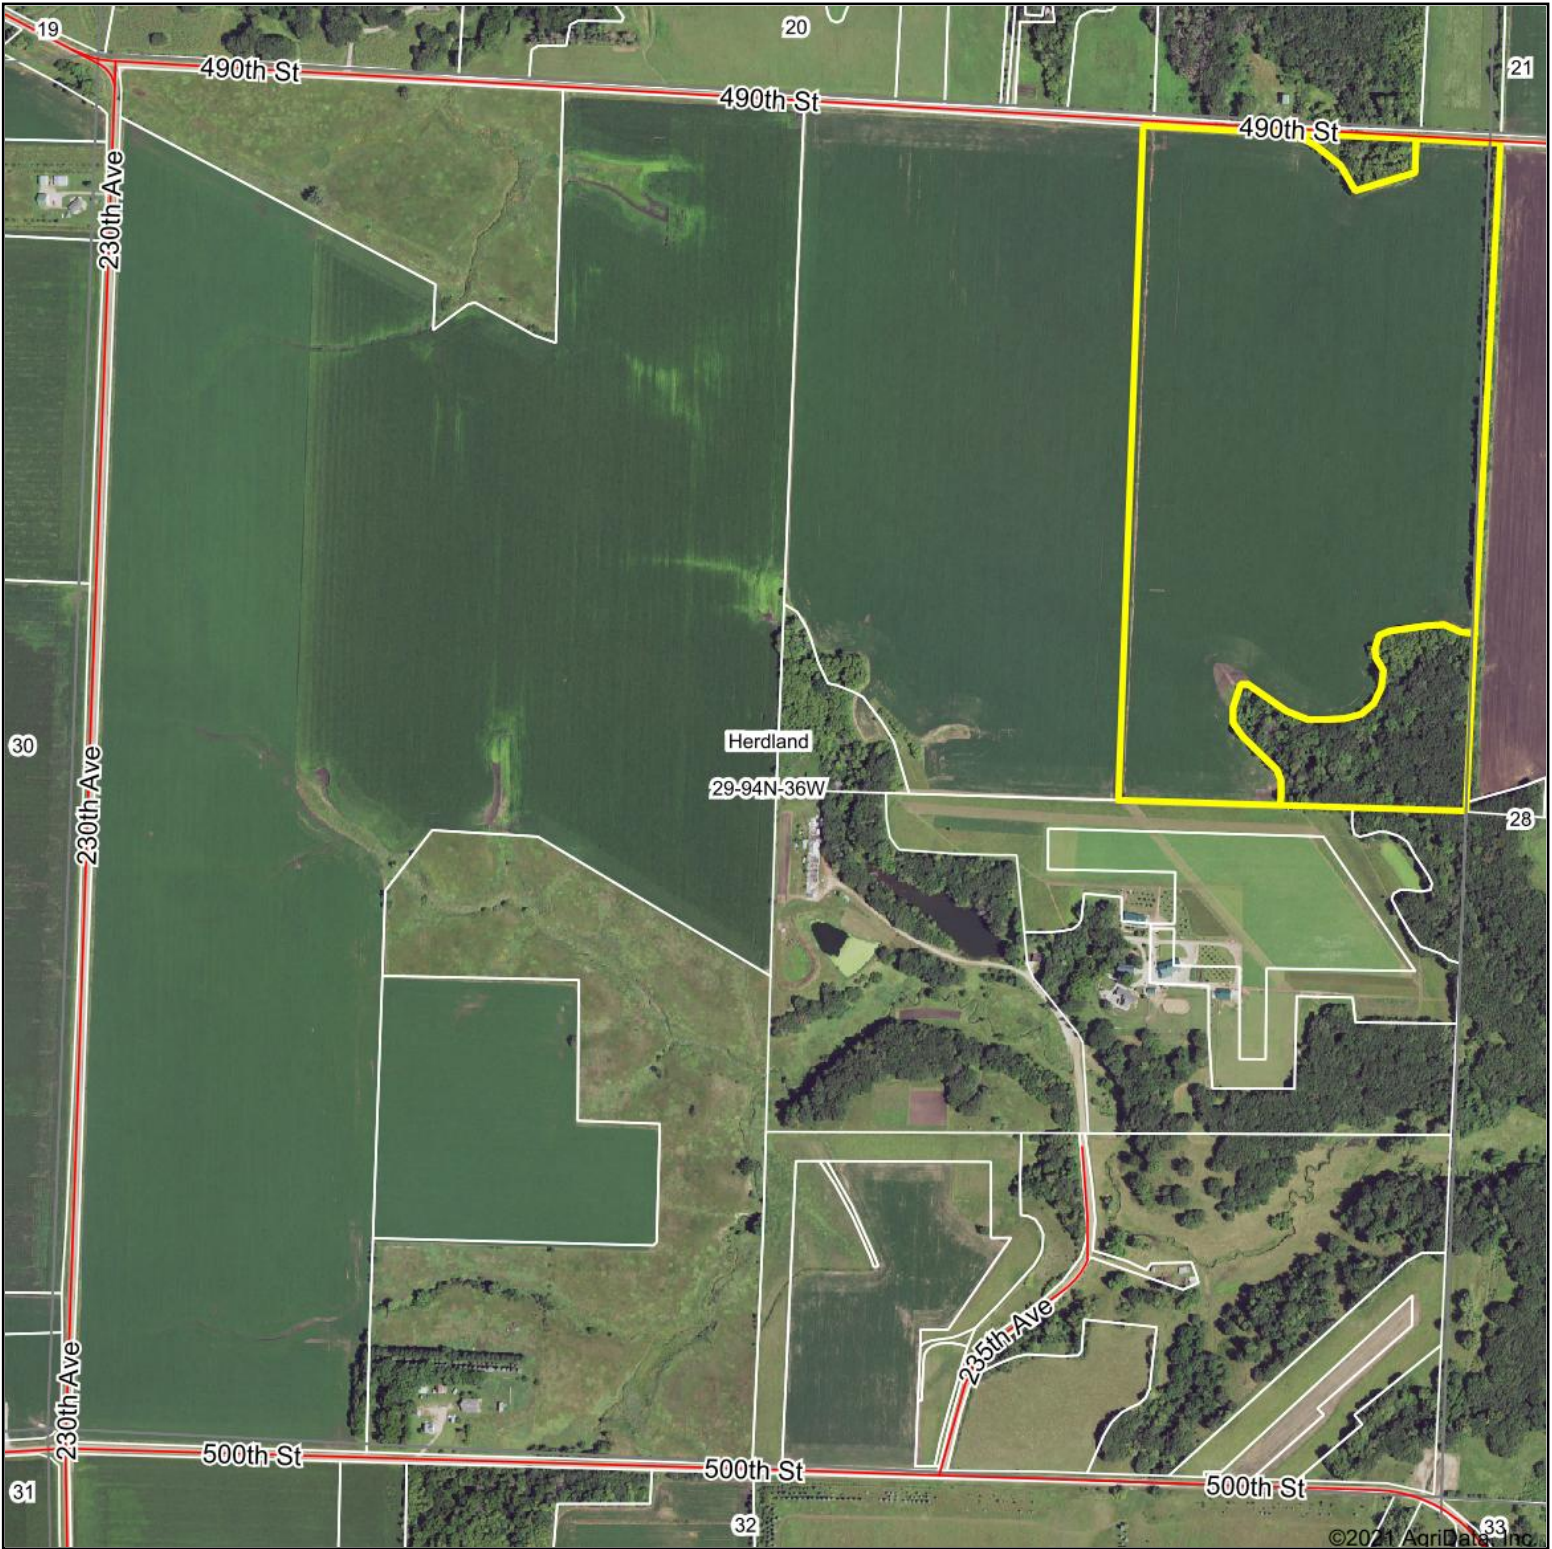

# Aerial Map

& REAL ESTATE, INC  
**MIDWEST LAND**  
712-262-3110 MANAGEMENT

Map Center: 42° 55' 58.56, -95° 7' 22.66

**29-94N-36W**  
**Clay County**  
**Iowa**

6/29/2021

Maps Provided By:  
  
CUSTOMIZED ONLINE MAPPING  
© AgriData, Inc. 2021 www.AgriDataInc.com

Field borders provided by Farm Service Agency as of 5/21/2008.