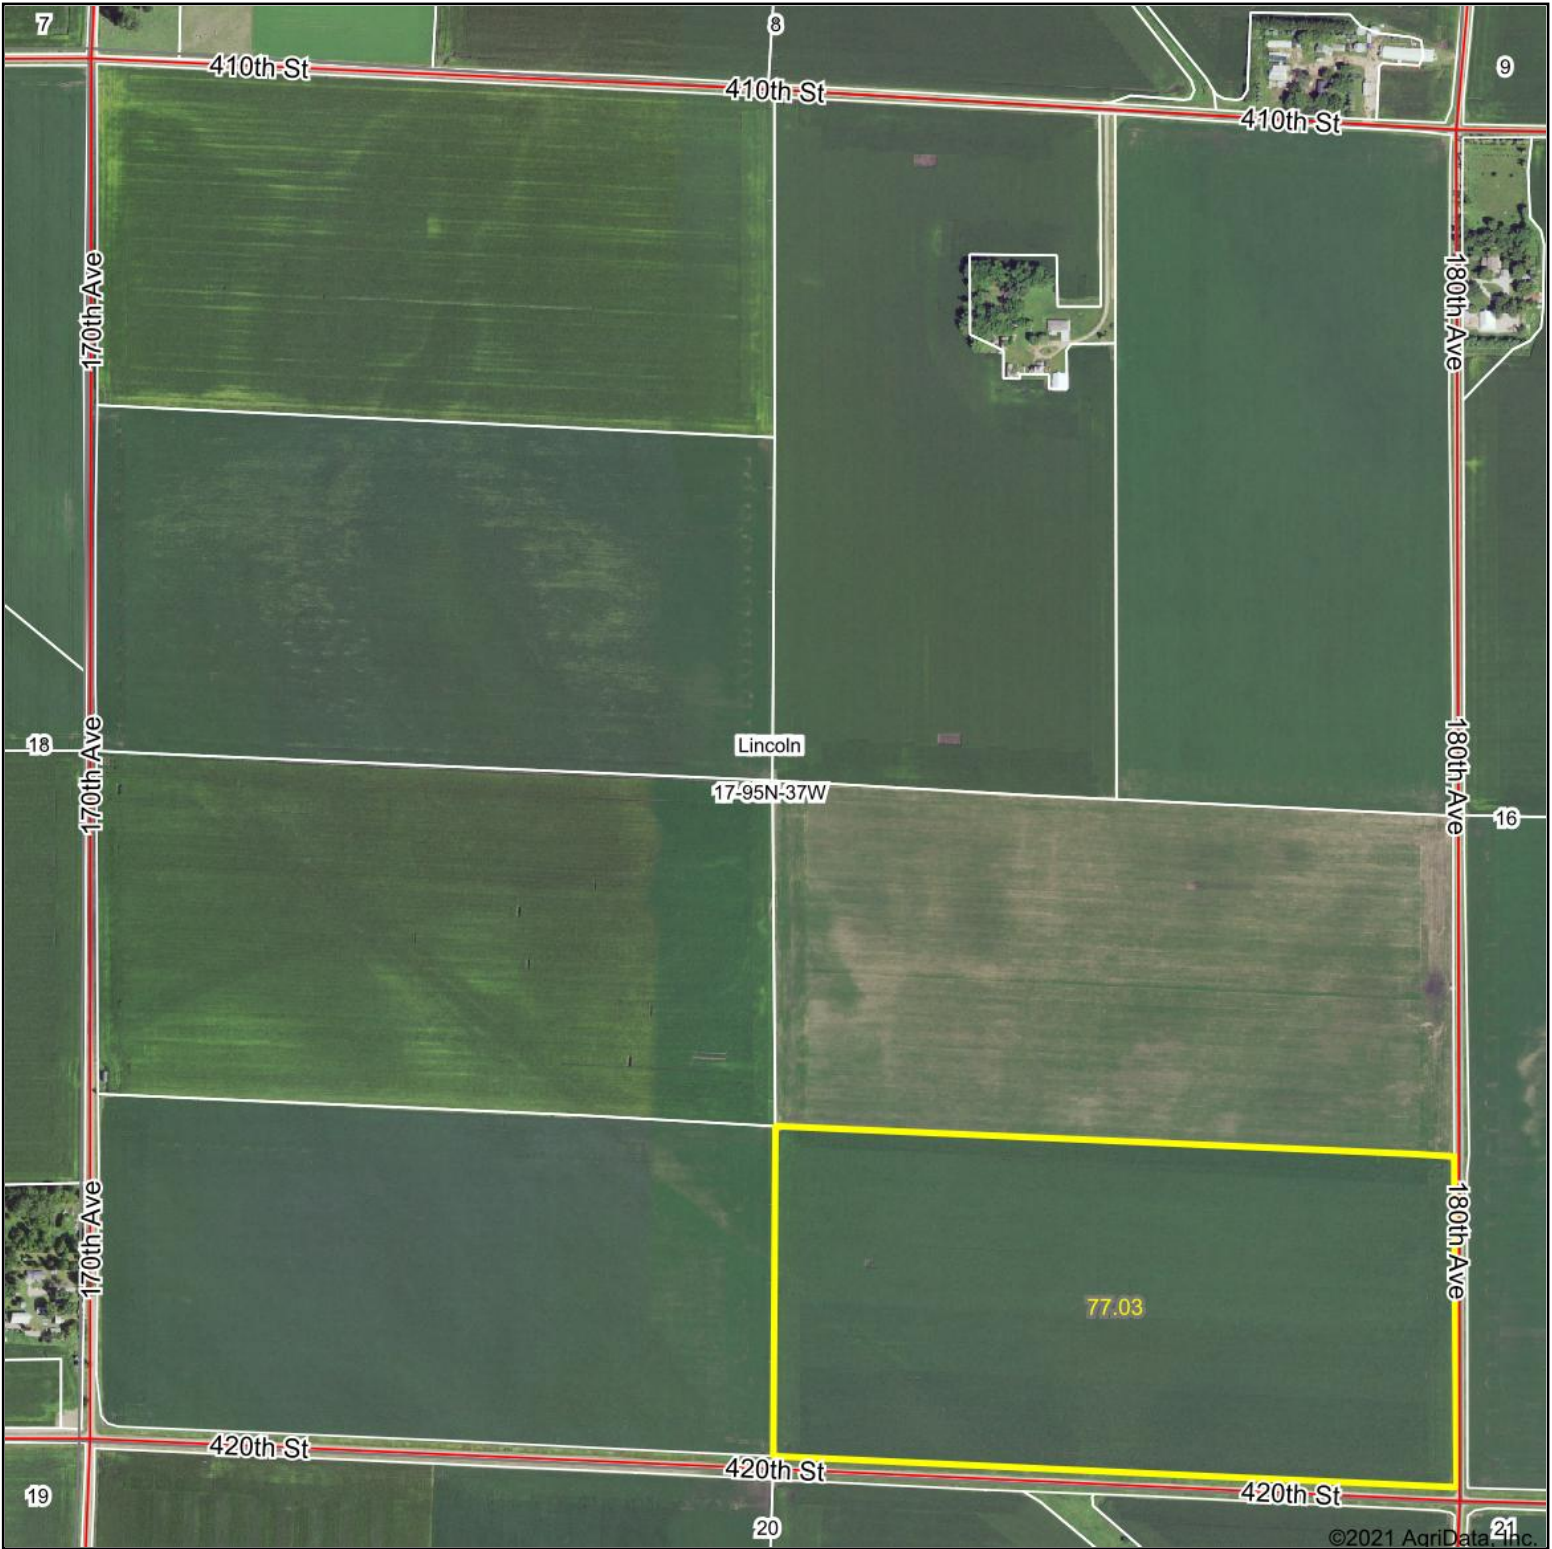

Aerial Map

& REAL ESTATE, INC
MIDWEST LAND
712-262-3110 MANAGEMENT

Map Center: 43° 2' 49.12, -95° 14' 26.21

17-95N-37W
Clay County
Iowa

9/24/2021

Maps Provided By:
 **surety**
CUSTOMIZED ONLINE MAPPING
© AgriData, Inc. 2021 www.AgriDataInc.com

Field borders provided by Farm Service Agency as of 5/21/2008.