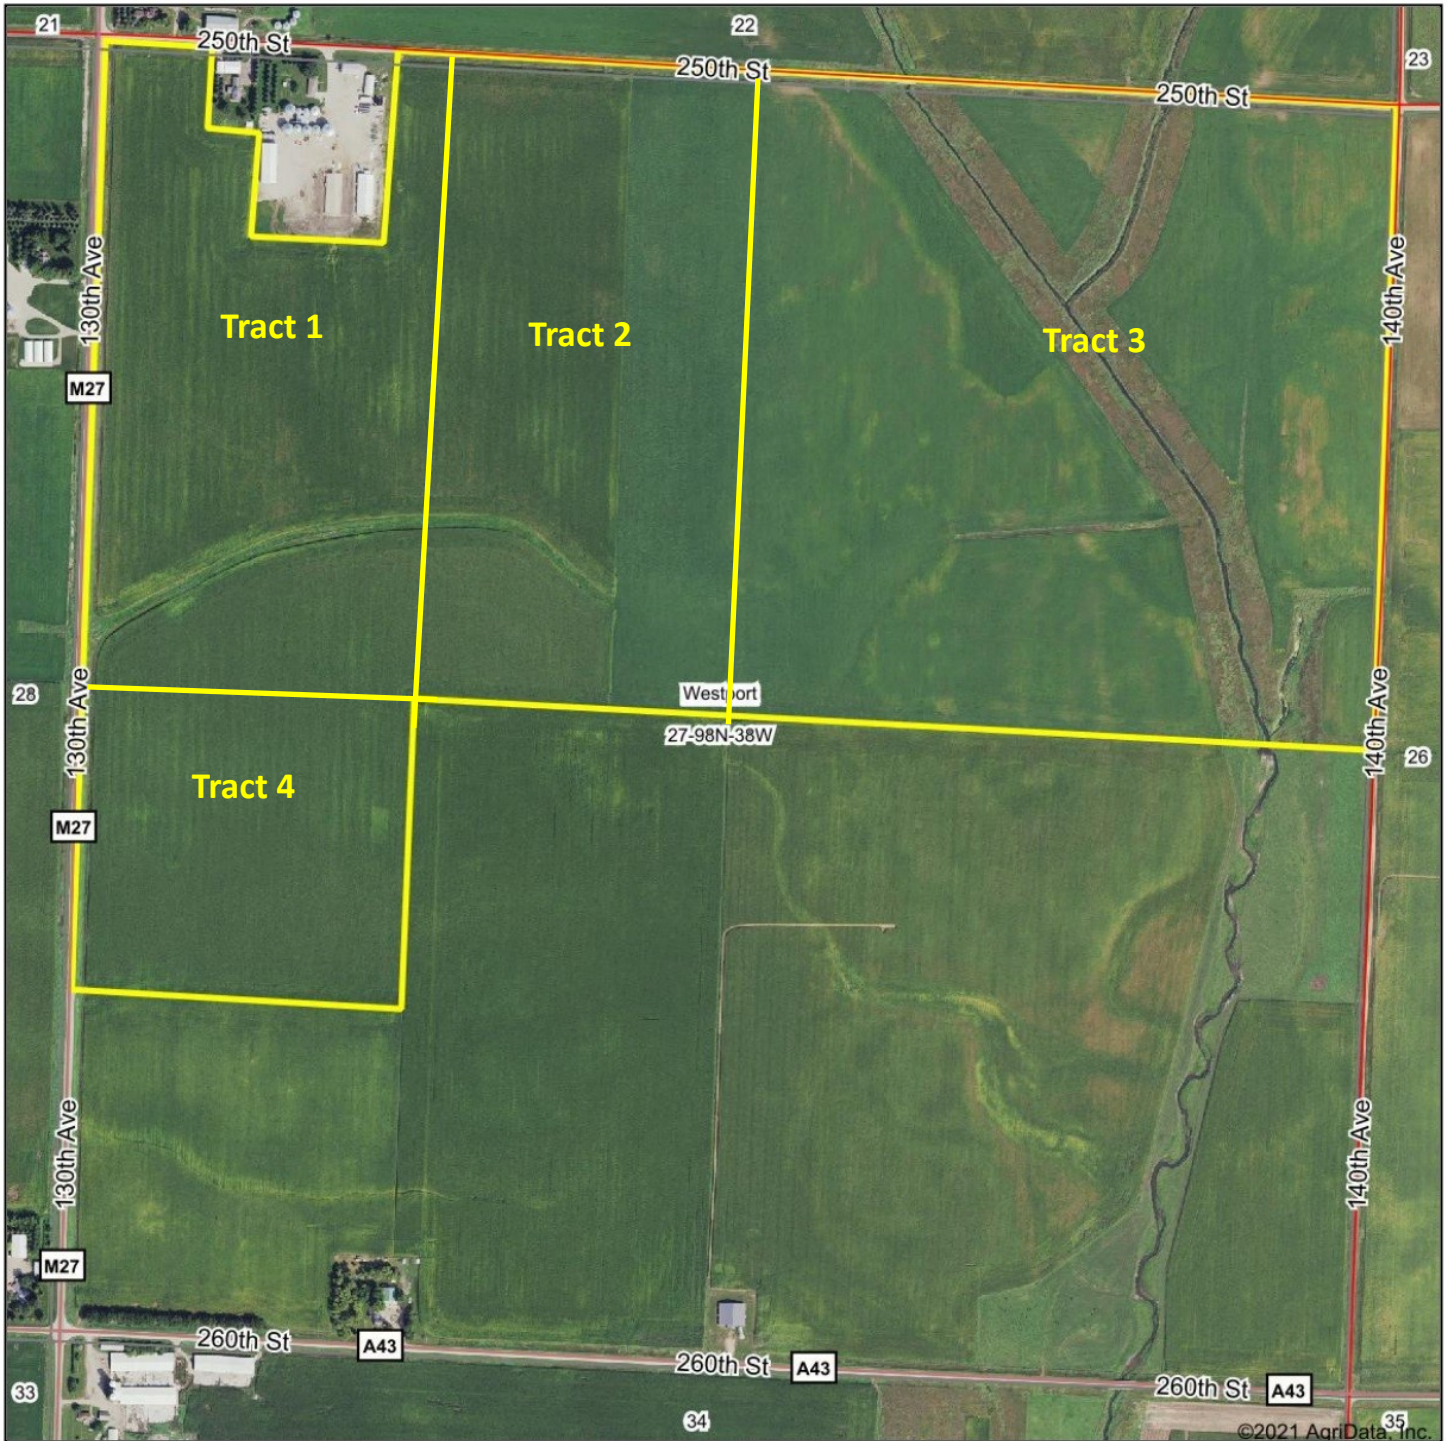

Aerial Map

©2021 AgriData, Inc.

MIDWEST LAND
MANAGEMENT

712-262-3110

Map Center: 43° 16' 36.41, -95° 19' 7.43

27-98N-38W
Dickinson County
Iowa

Maps Provided By
surety
CUSTOMIZED ONLINE MAPPING

© AgriData, Inc. 2021 www.AgriDataInc.com

9/29/2021