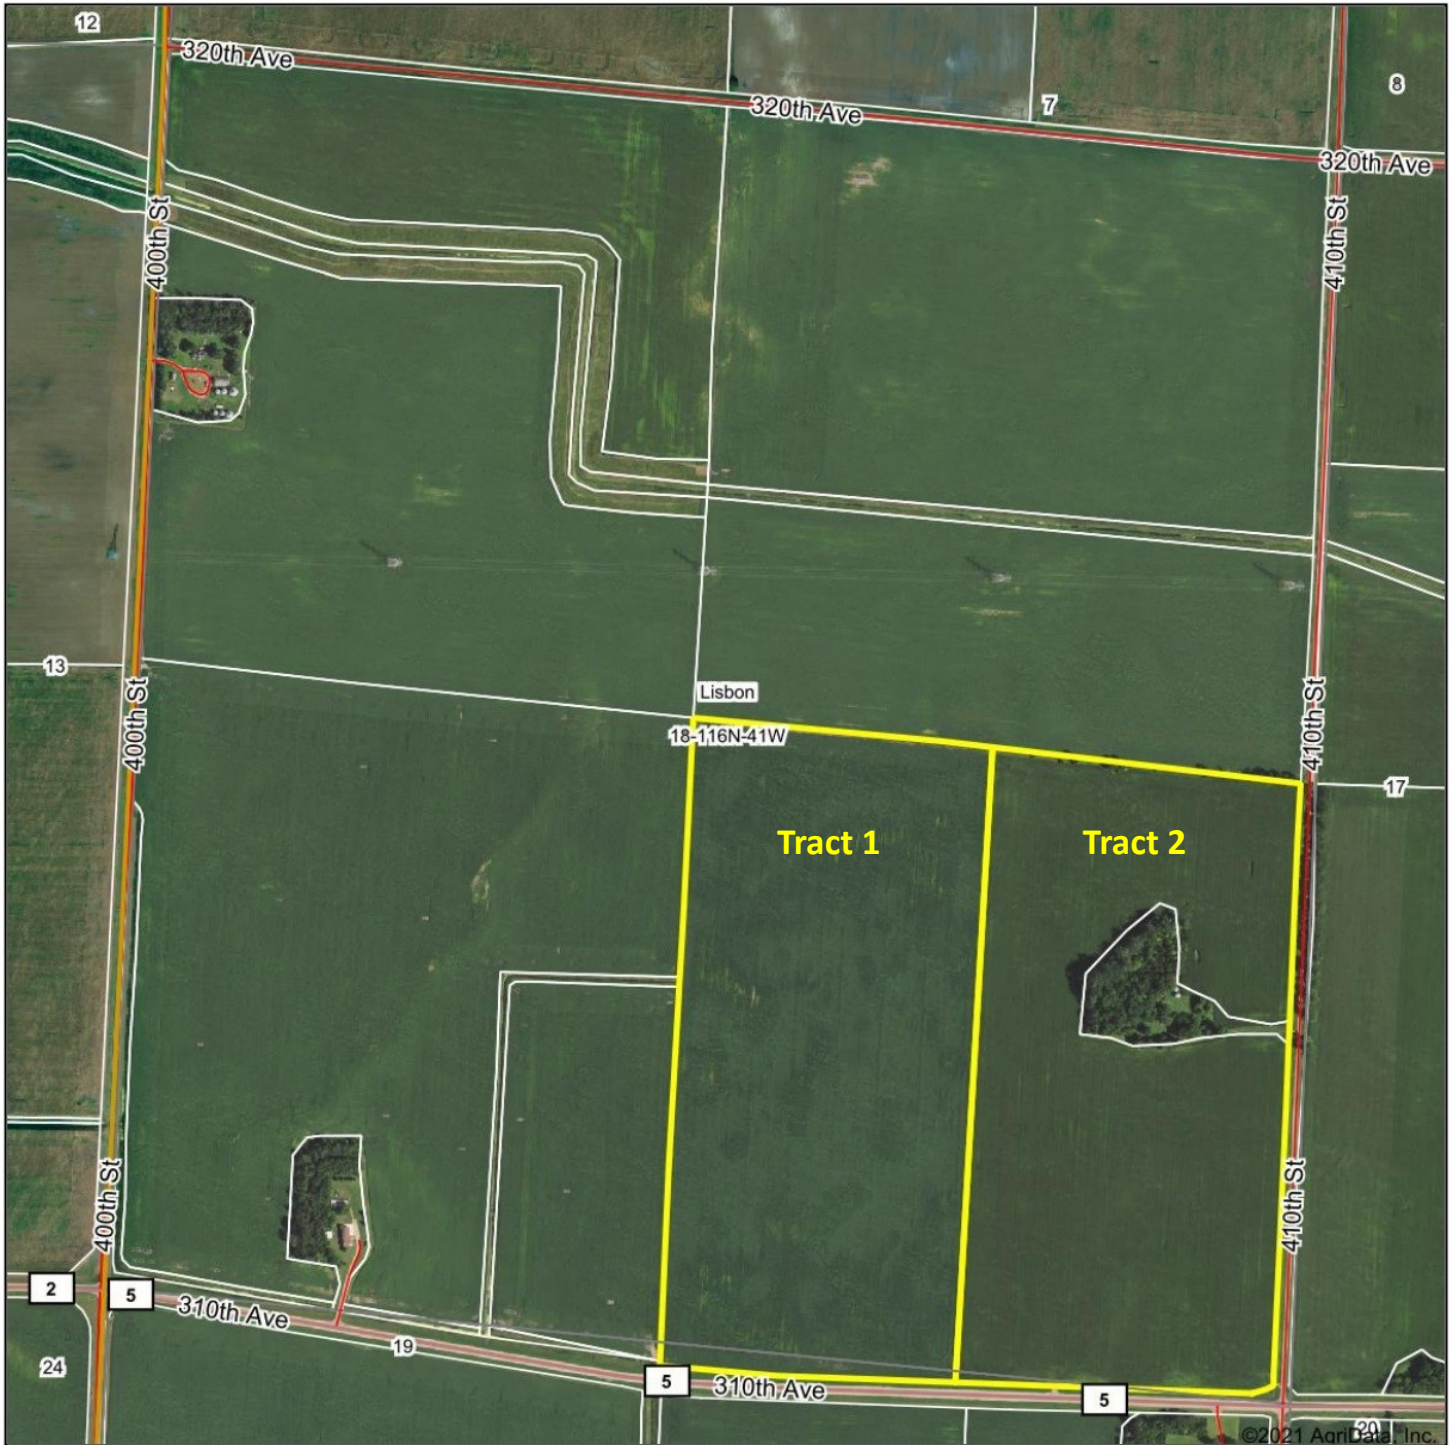

Aerial Map

©2021 AgriData, Inc.

MIDWEST LAND
MANAGEMENT
712-262-3110

Map Center: 44° 51' 21.14, -95° 50' 17.35

18-116N-41W
Yellow Medicine County
Minnesota

10/11/2021

Maps Provided By
surety
CUSTOMIZED ONLINE MAPPING
© AgriData, Inc. 2021 www.AgriDataInc.com

Field borders provided by Farm Service Agency as of 5/21/2008.