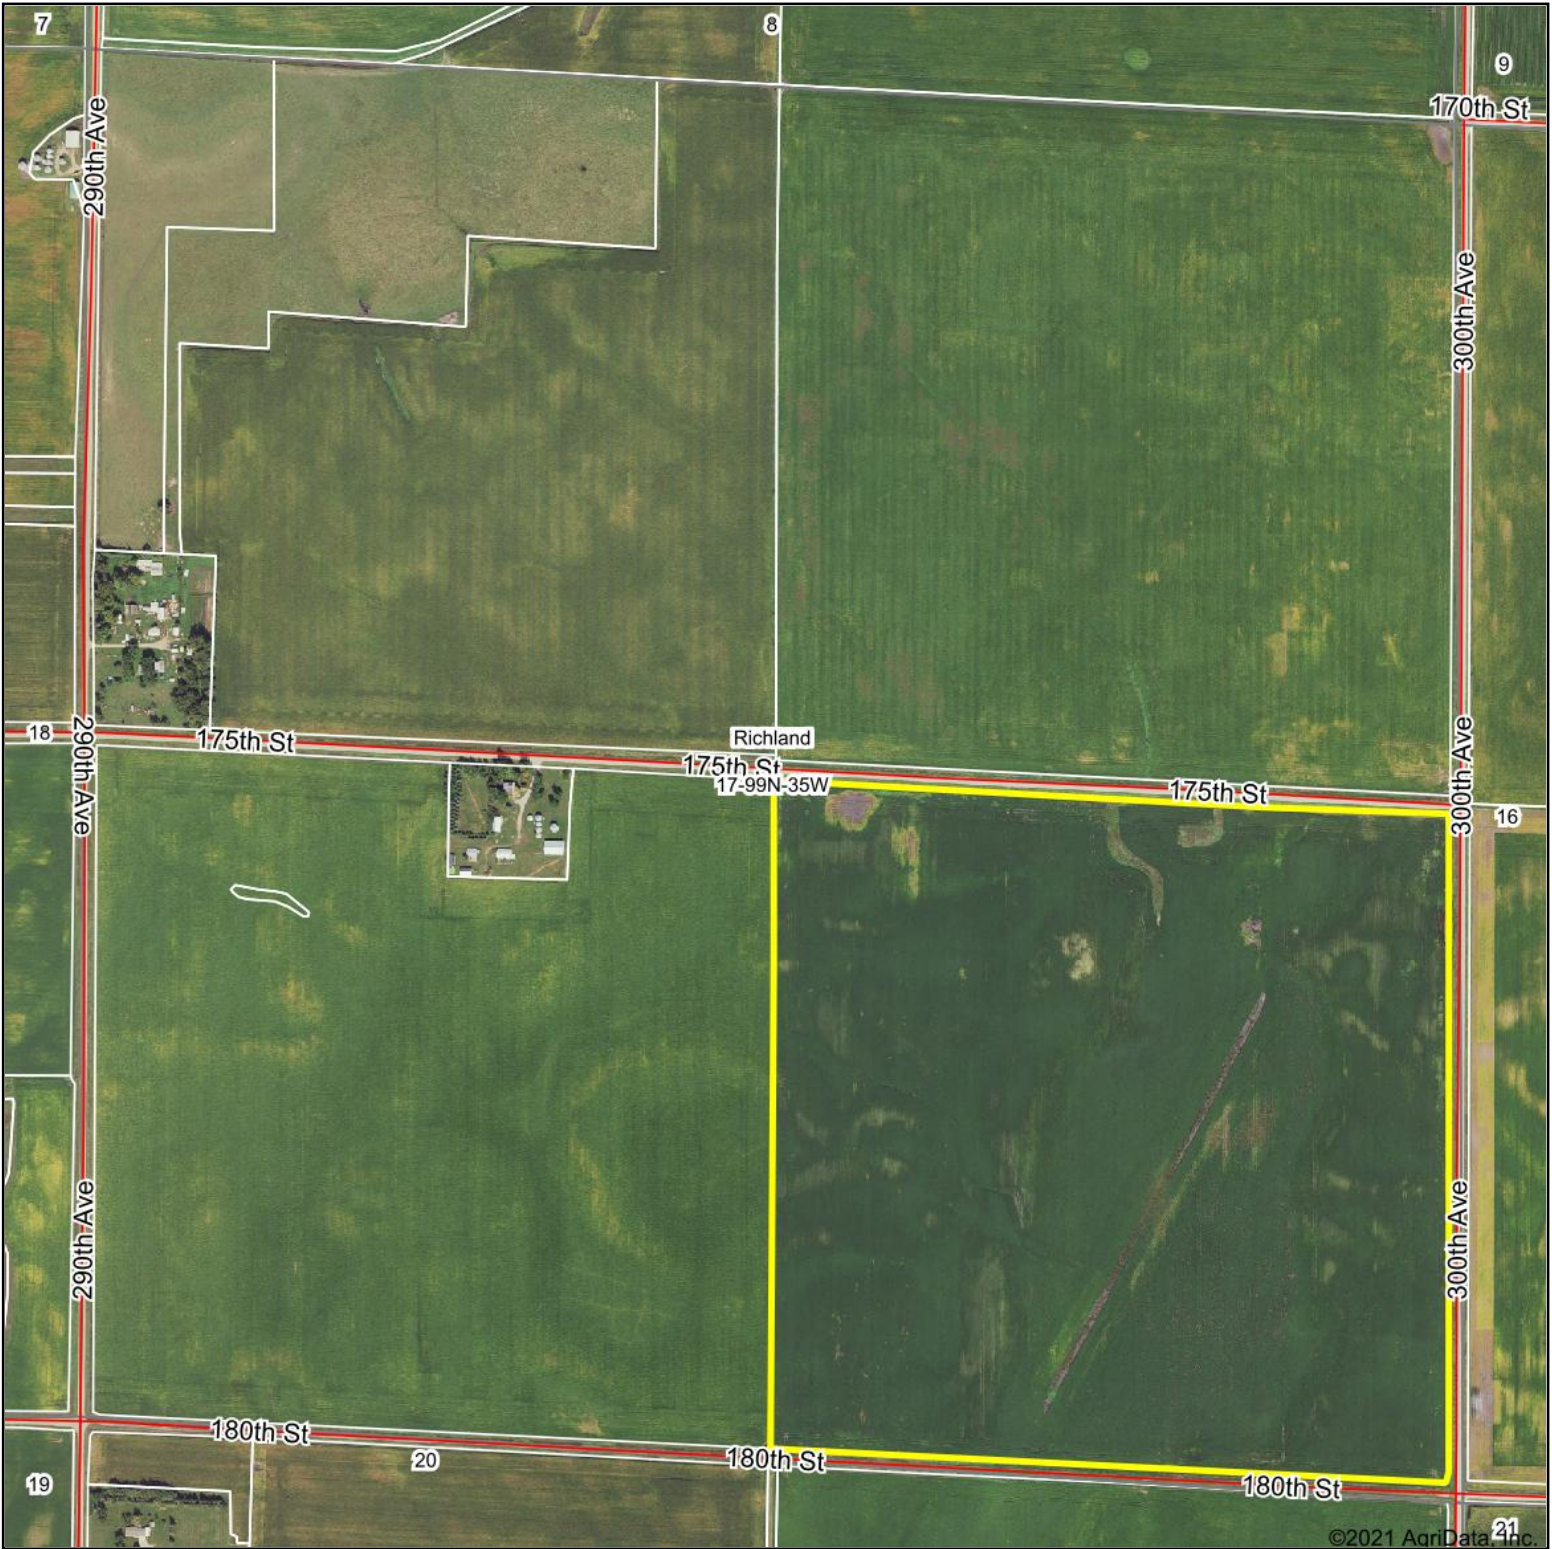

Aerial Map

©2021 AgriData, Inc.

MIDWEST LAND
MANAGEMENT
712-262-3110

Map Center: 43° 23' 34.03, -95° 0' 12.56

17-99N-35W
Dickinson County
Iowa

10/12/2021

Maps Provided By:
surety
CUSTOMIZED ONLINE MAPPING
© AgriData, Inc. 2021 www.AgriDataInc.com

Field borders provided by Farm Service Agency as of 5/21/2008.