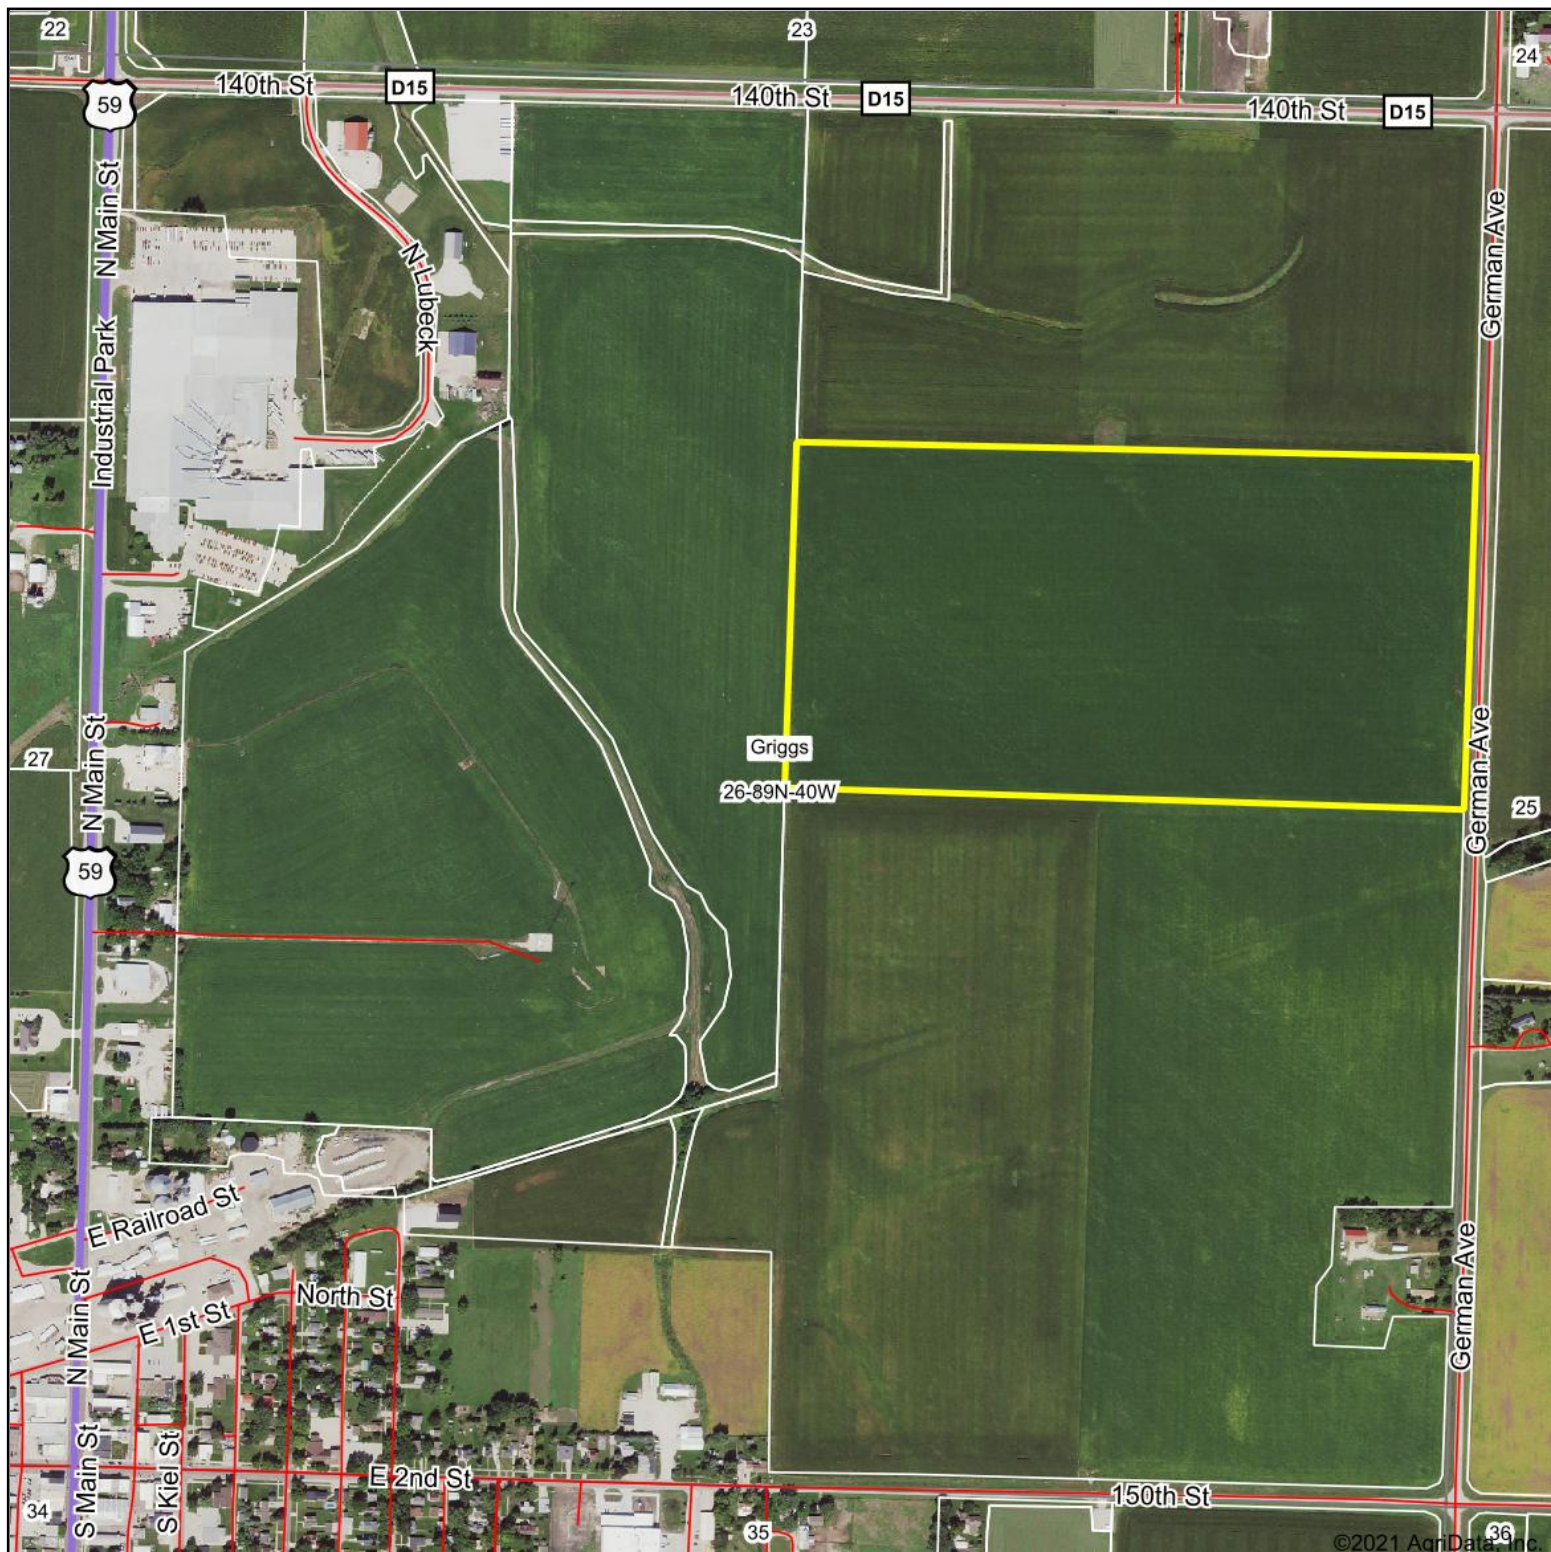

# Aerial Map

©2021 AgriData, Inc.

**MIDWEST LAND**  
MANAGEMENT  
712-262-3110

Map Center: 42° 29' 47.9, -95° 32' 6.44

**26-89N-40W**  
**Ida County**  
**Iowa**

11/24/2021

Maps Provided By:  
**surety**  
CUSTOMIZED ONLINE MAPPING  
© AgriData, Inc. 2021 www.AgriDataInc.com

Field borders provided by Farm Service Agency as of 5/21/2008.